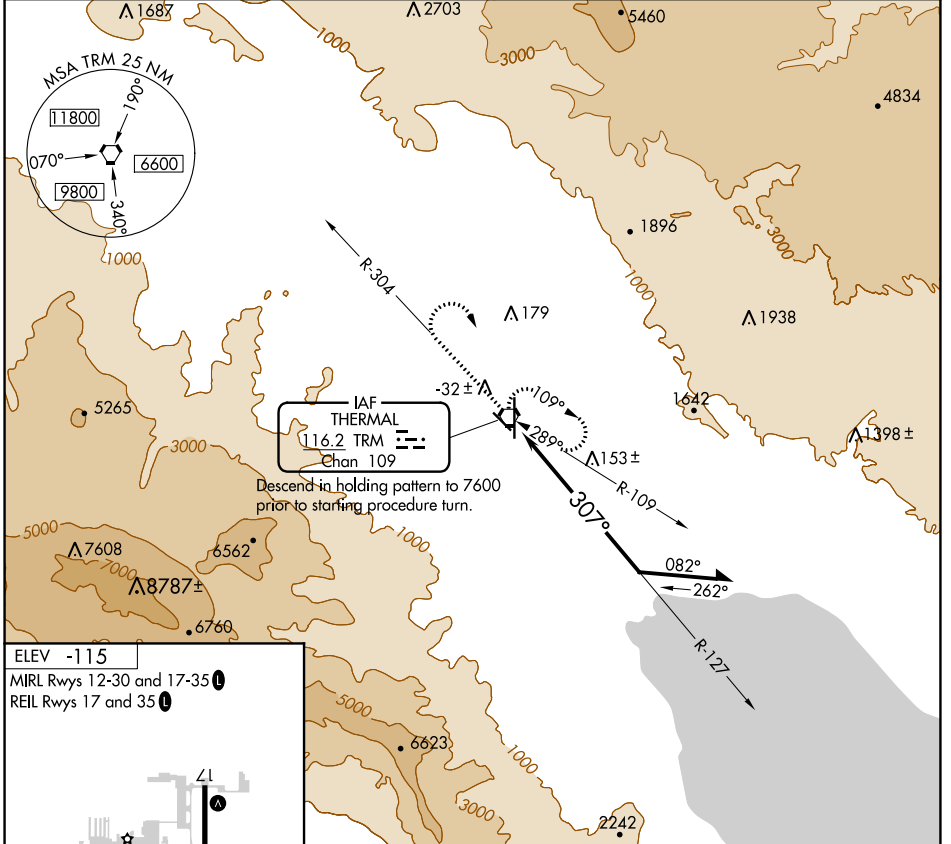

VORTAC TRM 116.2 Chan 109	APP CRS 307°	Rwy Idg TDZE Apt Elev	N/A N/A -115
---	------------------------	-----------------------------	---

VOR-A

JACQUELINE COCHRAN RGNL (TRM)

MISSED APPROACH: Climb to 2000 on TRM VORTAC R-304 then climbing right turn to 5400 direct TRM VORTAC and hold, continue climb-in-hold to 5400.

ASOS 118.325	SOCAL APP CON 135.275 251.1	CLNC DEL 120.225	UNICOM 123.0 (CTAF)
------------------------	---------------------------------------	----------------------------	-------------------------------

CATEGORY	A	B	C	D
C CIRCLING	1400-1¼ 1515 (1600-1¼)	1400-1½ 1515 (1600-1½)	1400-3	1515 (1600-3)

SW-3, 30 DEC 2021 to 27 JAN 2022

SW-3, 30 DEC 2021 to 27 JAN 2022