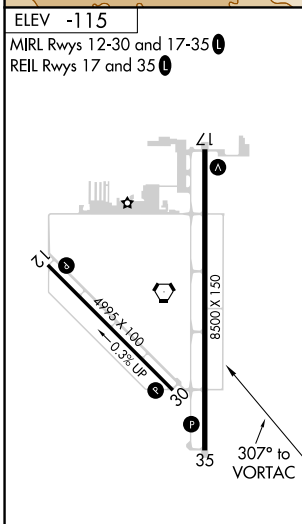

VORTAC TRM 116.2 Chan 109	APP CRS 307°	Rwy Idg TDZE Apt Elev	N/A N/A -115
---	------------------------	-----------------------------	---

VOR-A

JACQUELINE COCHRAN RGNL (TRM)

MISSED APPROACH: Climb to 2000 on TRM VORTAC R-304 then climbing right turn to 5400 direct TRM VORTAC and hold, continue climb-in-hold to 5400.

ASOS 118.325	SOCAL APP CON 135.275 251.1	CLNC DEL 120.225	UNICOM 123.0 (CTAF)
------------------------	---------------------------------------	----------------------------	-------------------------------

CATEGORY	A	B	C	D
C CIRCLING	1400-1¼ 1515 (1600-1¼)	1400-1½ 1515 (1600-1½)	1400-3	1515 (1600-3)

SW-3, 30 DEC 2021 to 27 JAN 2022

SW-3, 30 DEC 2021 to 27 JAN 2022