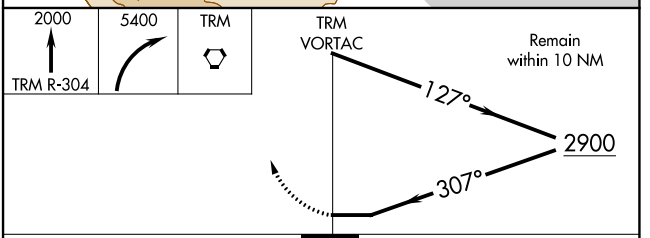

VORTAC TRM 116.2 Chan 109	APP CRS 307°	Rwy Idg TDZE Apt Elev	N/A N/A -115

VOR-A

JACQUELINE COCHRAN RGNL (TRM)

MISSED APPROACH: Climb to 2000 on TRM VORTAC R-304 then climbing right turn to 5400 direct TRM VORTAC and hold, continue climb-in-hold to 5400.

ASOS 118.325	SOCAL APP CON 135.275 251.1	CLNC DEL 120.225	UNICOM 123.0 (CTAF)

CATEGORY	A	B	C	D
C CIRCLING	1400-1¼ 1515 (1600-1¼)	1400-1½ 1515 (1600-1½)	1400-3	1515 (1600-3)

SW-3, 30 DEC 2021 to 27 JAN 2022

SW-3, 30 DEC 2021 to 27 JAN 2022