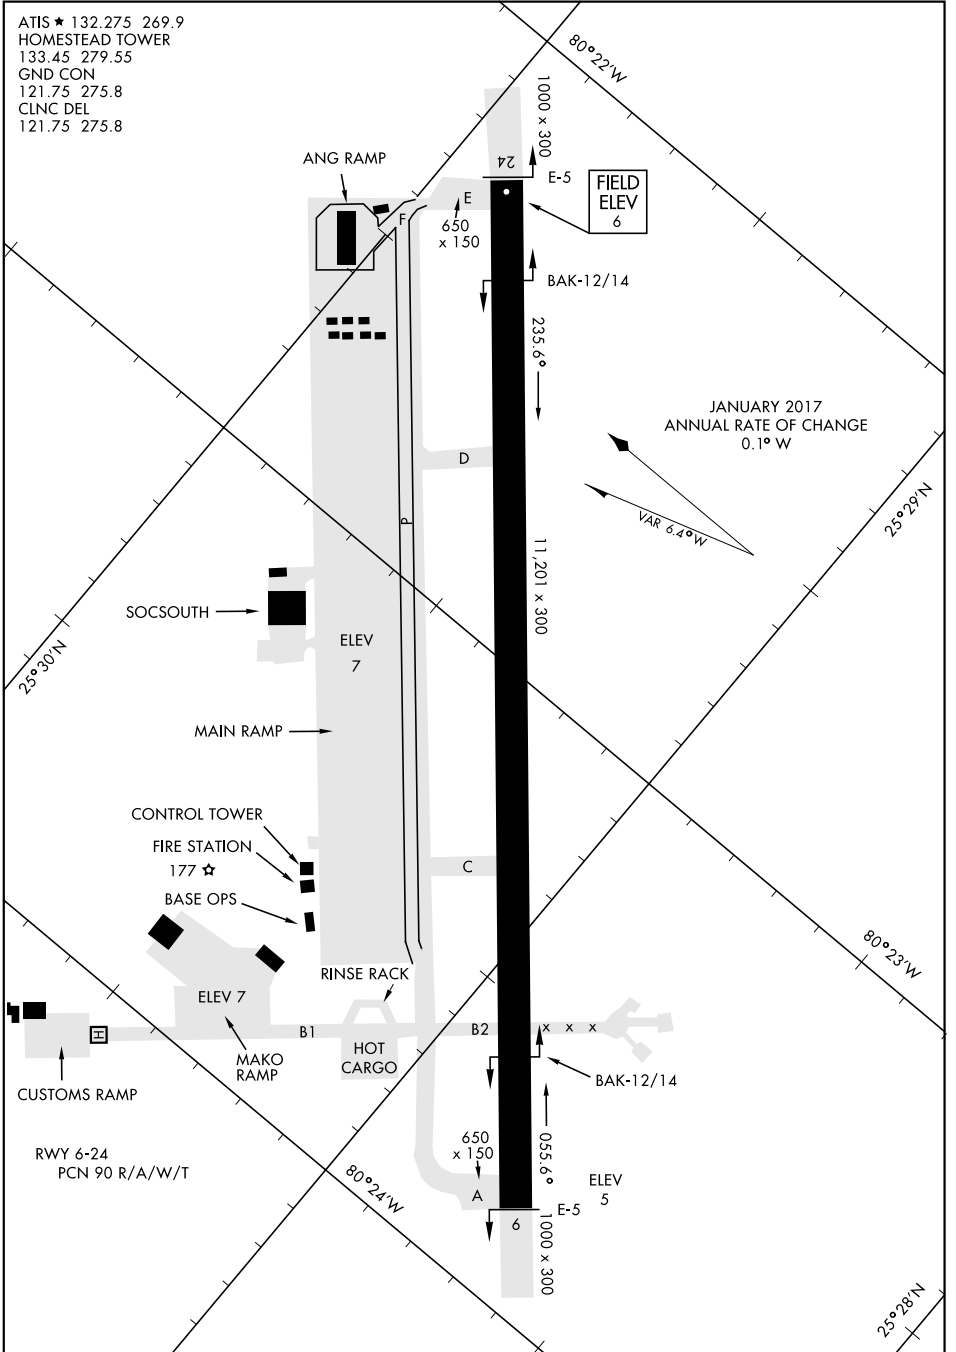

AIRPORT DIAGRAM

AFD-494 [USAF]

ATIS ★ 132.275 269.9
 HOMESTEAD TOWER
 133.45 279.55
 GND CON
 121.75 275.8
 CLNC DEL
 121.75 275.8

JANUARY 2017
 ANNUAL RATE OF CHANGE
 0.1° W

VAR 6.4°W

SE-3, 30 DEC 2021 to 27 JAN 2022

SE-3, 30 DEC 2021 to 27 JAN 2022

AIRPORT DIAGRAM