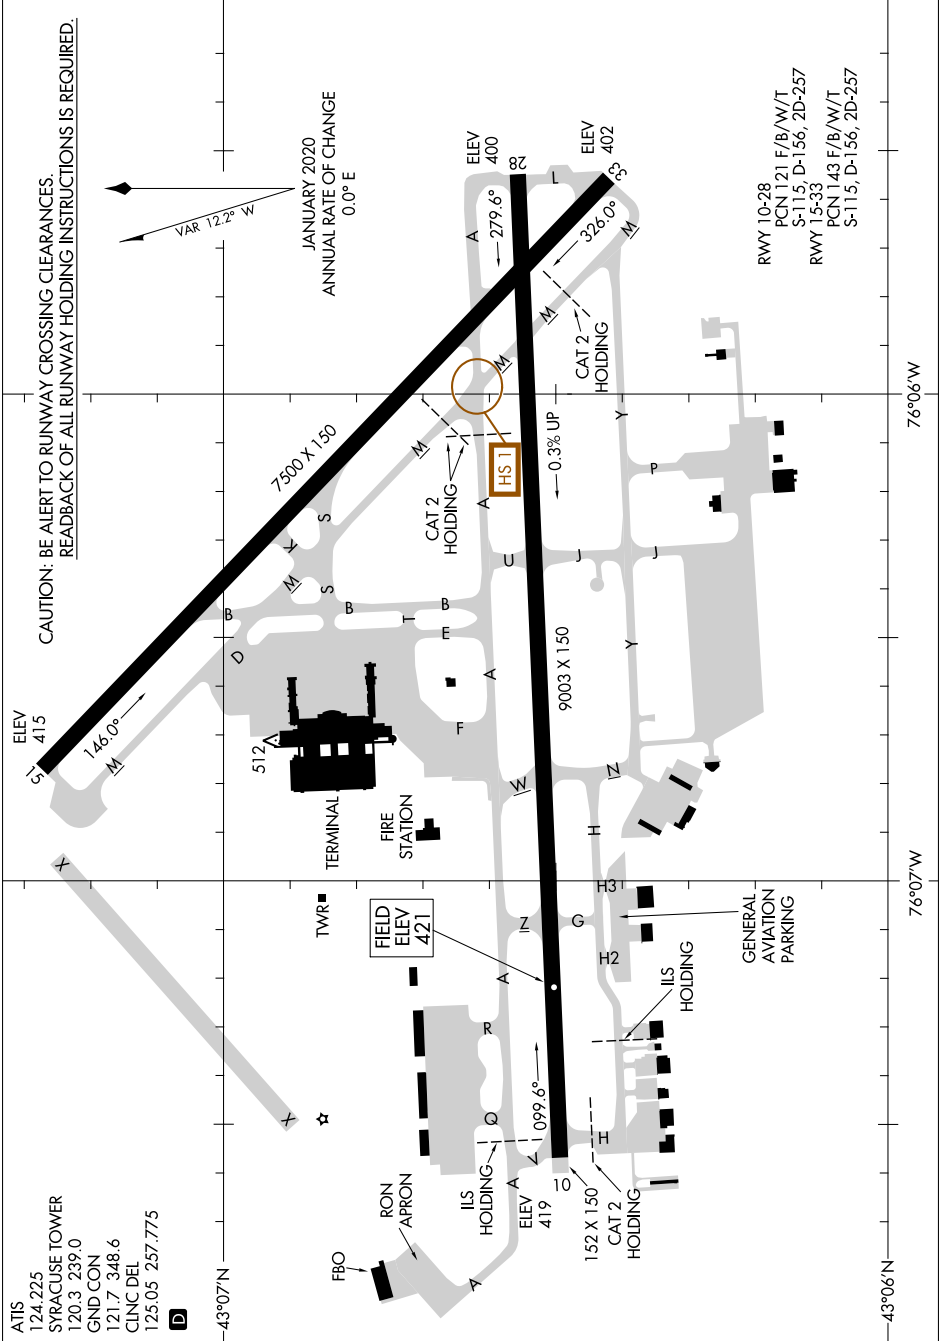

AIRPORT DIAGRAM

AL-411 (FAA)

SYRACUSE HANCOCK INTL (SYR)
SYRACUSE, NEW YORK

NE-2, 30 DEC 2021 to 27 JAN 2022

NE-2, 30 DEC 2021 to 27 JAN 2022

AIRPORT DIAGRAM

SYRACUSE, NEW YORK
SYRACUSE HANCOCK INTL (SYR)