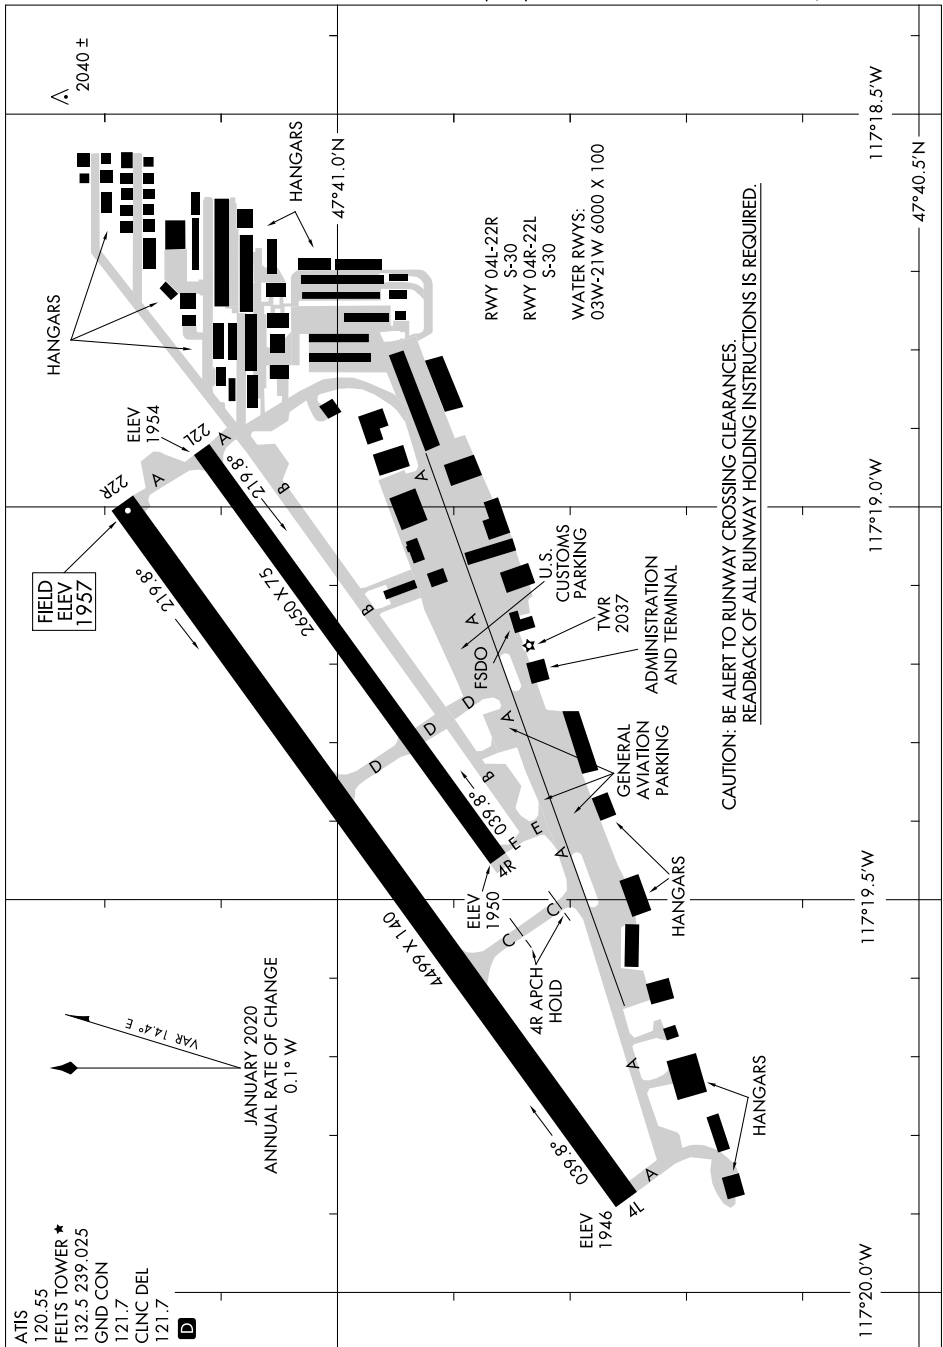

21112  
**AIRPORT DIAGRAM**

AL-402 (FAA)

**FELTS FLD (S'F'F)**  
 SPOKANE, WASHINGTON

NW-1, 30 DEC 2021 to 27 JAN 2022

NW-1, 30 DEC 2021 to 27 JAN 2022

21112  
**AIRPORT DIAGRAM**

SPOKANE, WASHINGTON  
**FELTS FLD (S'F'F)**

ATIS 120.55  
 FELTS TOWER ★ 132.5 239.025  
 GND CON 121.7  
 CLNC DEL 121.7

**D**

VAR 14.4° E  
 JANUARY 2020  
 ANNUAL RATE OF CHANGE  
 0.1° W

CAUTION: BE ALERT TO RUNWAY CROSSING CLEARANCES.  
 READBACK OF ALL RUNWAY HOLDING INSTRUCTIONS IS REQUIRED.