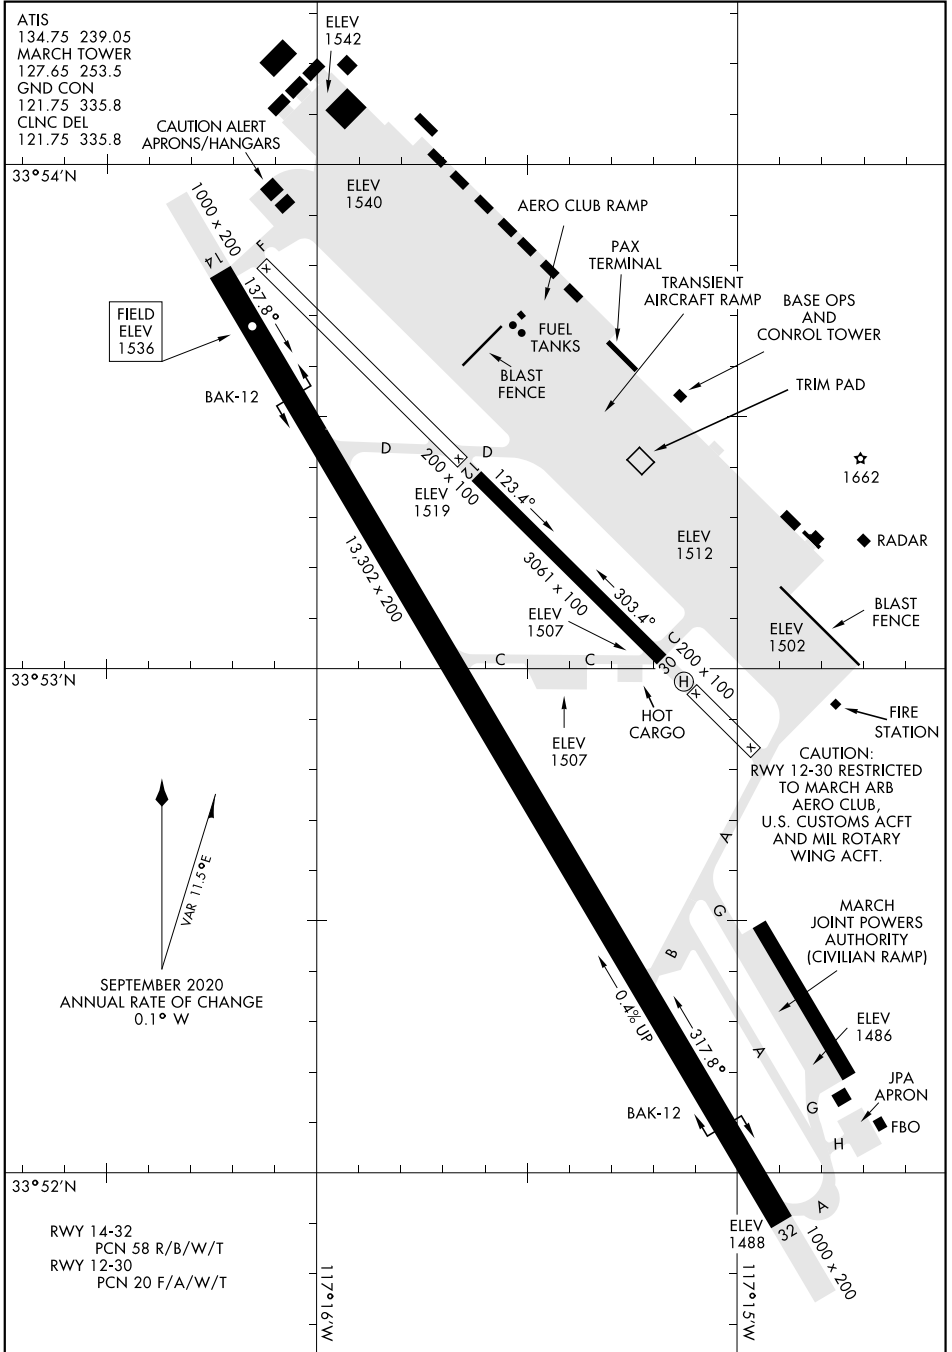

AIRPORT DIAGRAM

AFD-348 [USAF]

MARCH ARB (KRIV)

RIVERSIDE, CALIFORNIA

SW-3, 30 DEC 2021 to 27 JAN 2022

SW-3, 30 DEC 2021 to 27 JAN 2022

AIRPORT DIAGRAM

RIVERSIDE, CALIFORNIA

MARCH ARB (KRIV)