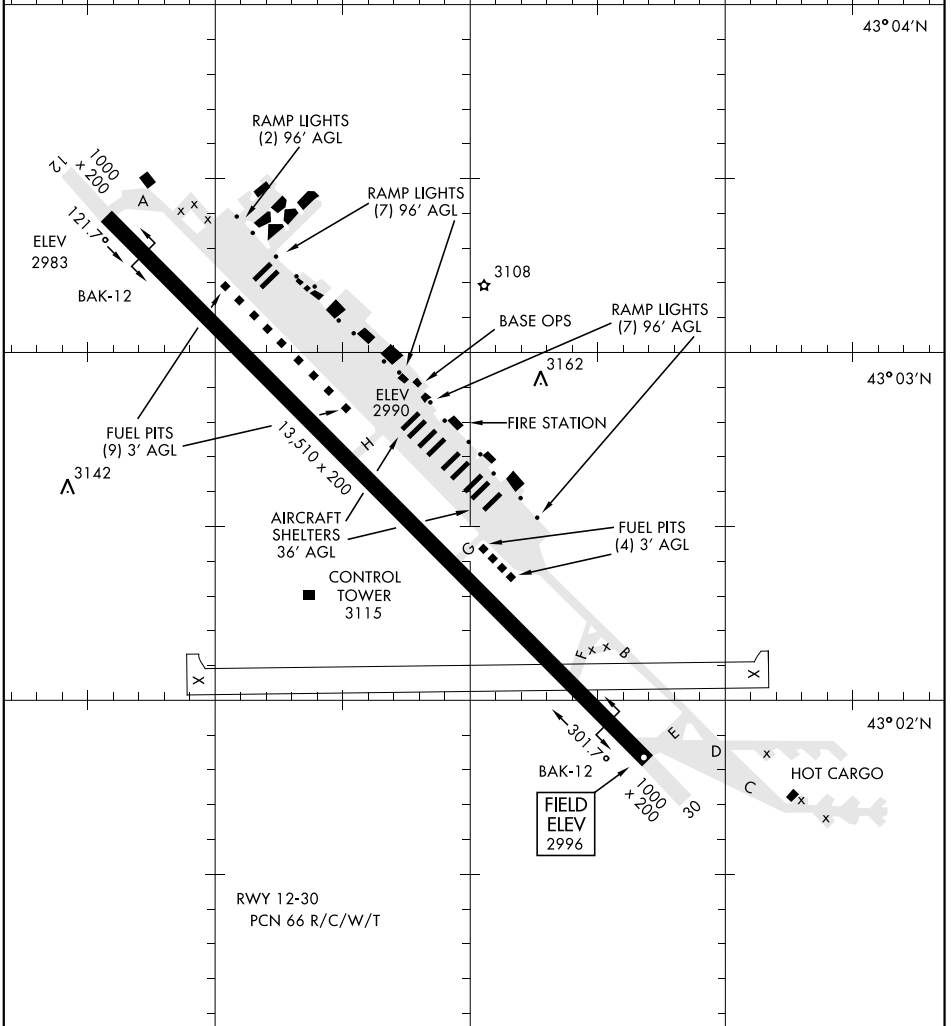

# AIRPORT DIAGRAM

AFD-323 [USAF]

MOUNTAIN HOME AFB (KMUO)

MOUNTAIN HOME, IDAHO

ATIS 273.5  
 CLNC DEL  
 127.1 290.425  
 GND CON  
 120.5 275.8  
 MOUNTAIN HOME  
 TOWER  
 133.85 253.5

115°53'W

115°52'W

115°51'W

DECEMBER 2015  
 ANNUAL RATE OF CHANGE  
 0.1° W

43°04'N

43°03'N

43°02'N

NW-1, 30 DEC 2021 to 27 JAN 2022

NW-1, 30 DEC 2021 to 27 JAN 2022

# AIRPORT DIAGRAM

MOUNTAIN HOME, IDAHO  
MOUNTAIN HOME AFB (KMUO)