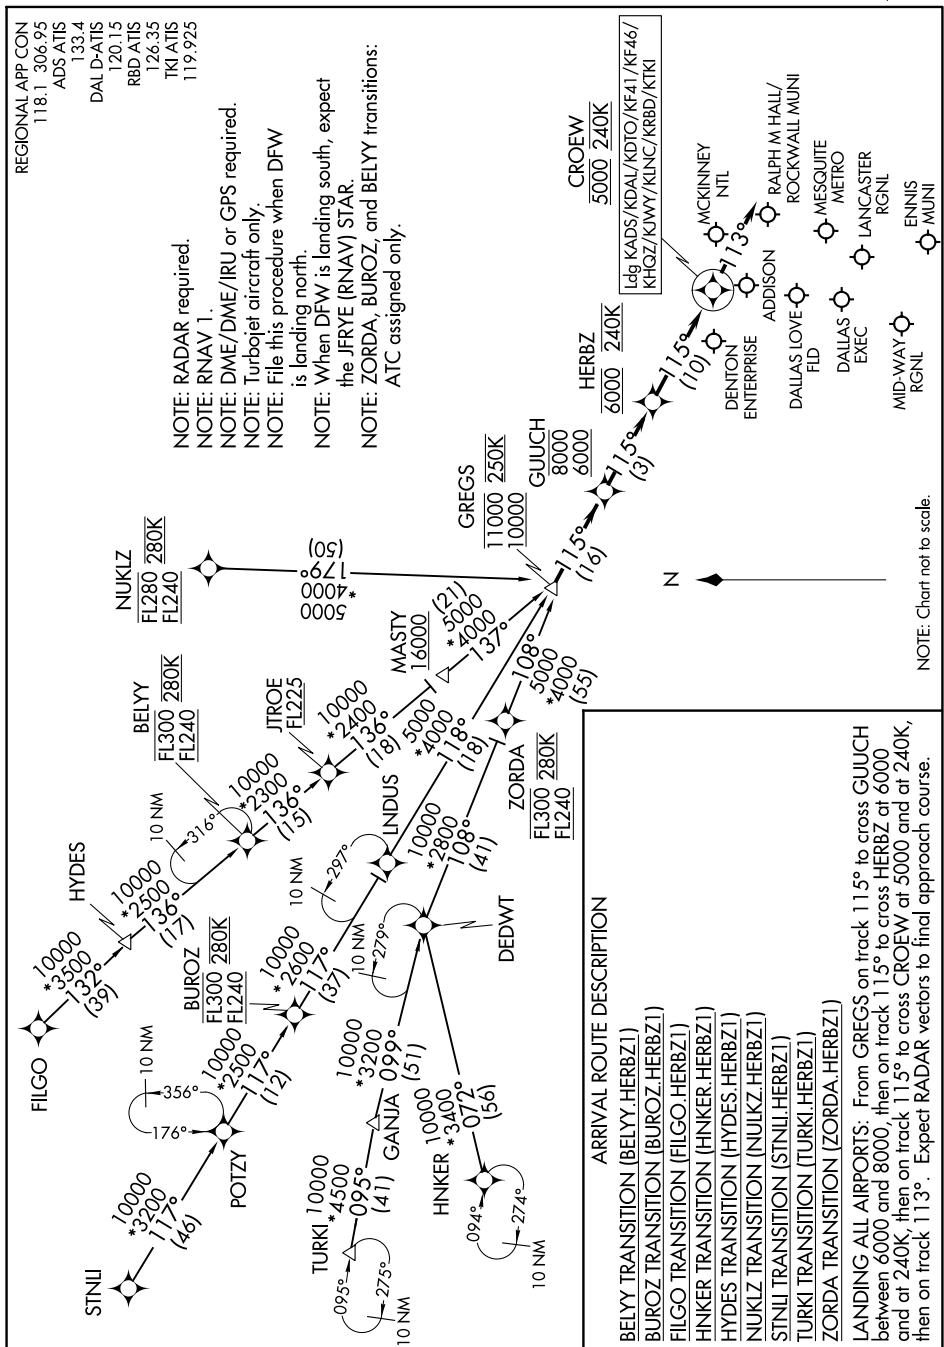

HERBZ ONE ARRIVAL (RNAV)

SC-2, 30 DEC 2021 to 27 JAN 2022

SC-2, 30 DEC 2021 to 27 JAN 2022

HERBZ ONE ARRIVAL (RNAV)