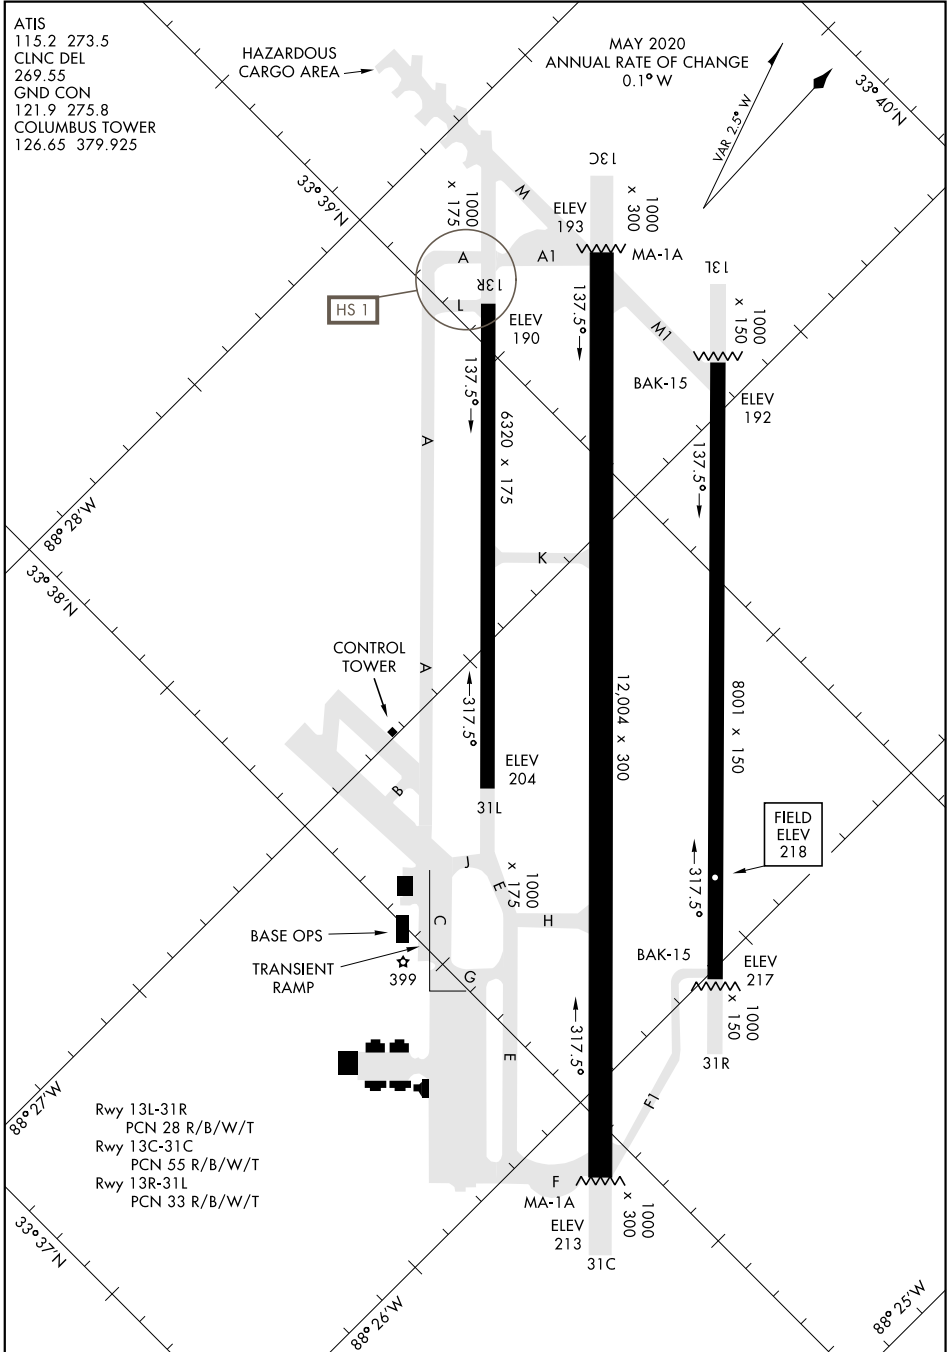

AIRPORT DIAGRAM

AFD-91 [USAF]

COLUMBUS AFB (KCBM)

COLUMBUS, MISSISSIPPI

ATIS 115.2 273.5
 CLNC DEL 269.55
 GND CON 121.9 275.8
 COLUMBUS TOWER 126.65 379.925

HAZARDOUS CARGO AREA

MAY 2020
 ANNUAL RATE OF CHANGE
 0.1° W

SC-4, 30 DEC 2021 to 27 JAN 2022

SC-4, 30 DEC 2021 to 27 JAN 2022

AIRPORT DIAGRAM

COLUMBUS, MISSISSIPPI

COLUMBUS AFB (KCBM)