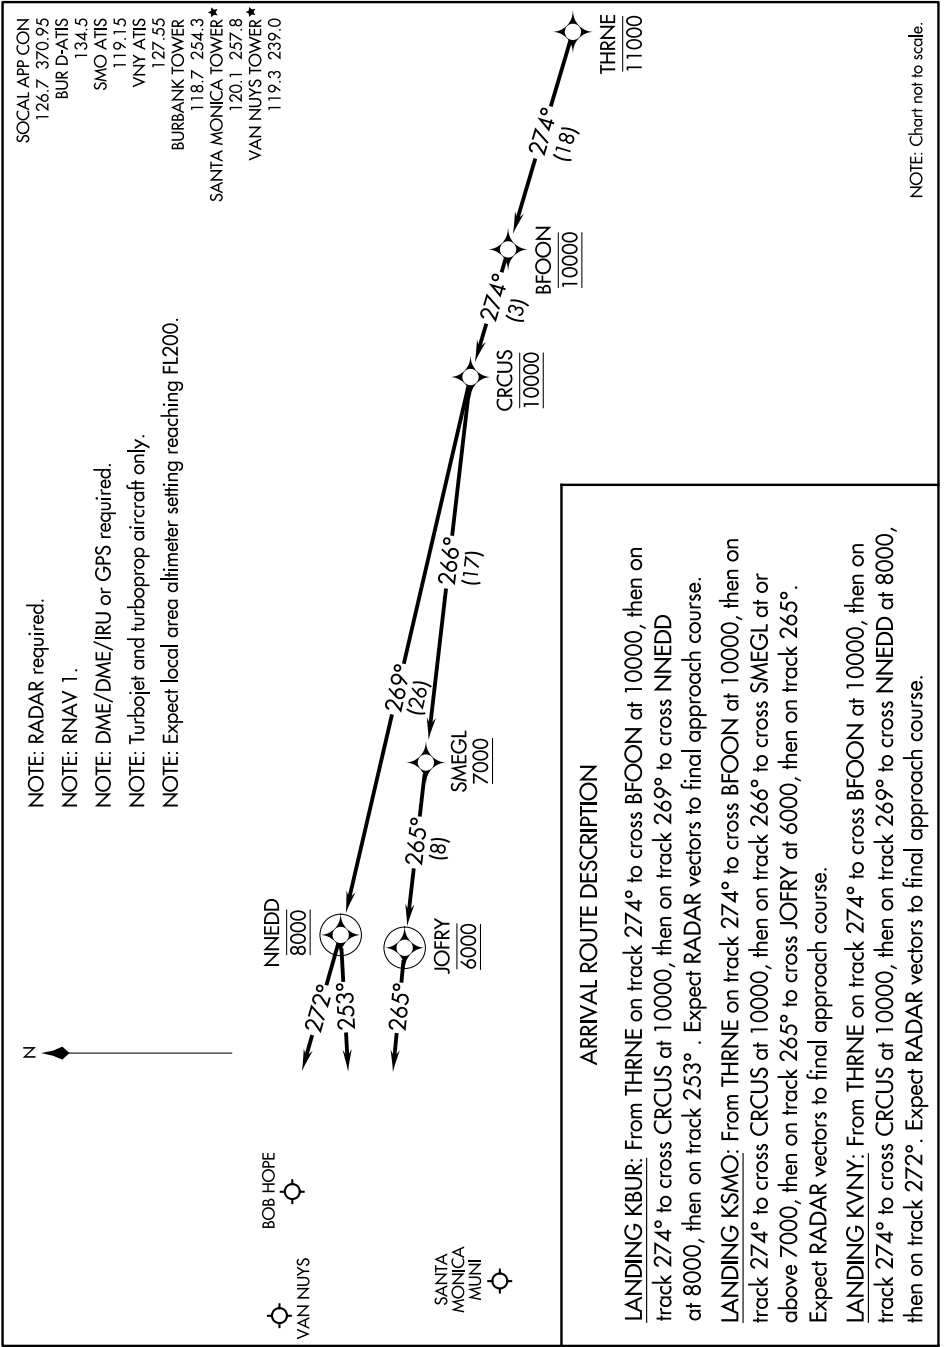

# THRNE THREE ARRIVAL (RNAV) Arrival Routes

AL-67 (FAA)

BURBANK, CALIFORNIA

SW-3, 30 DEC 2021 to 27 JAN 2022

NOTE: Chart not to scale.

# THRNE THREE ARRIVAL (RNAV) Arrival Routes

BURBANK, CALIFORNIA

SW-3, 30 DEC 2021 to 27 JAN 2022