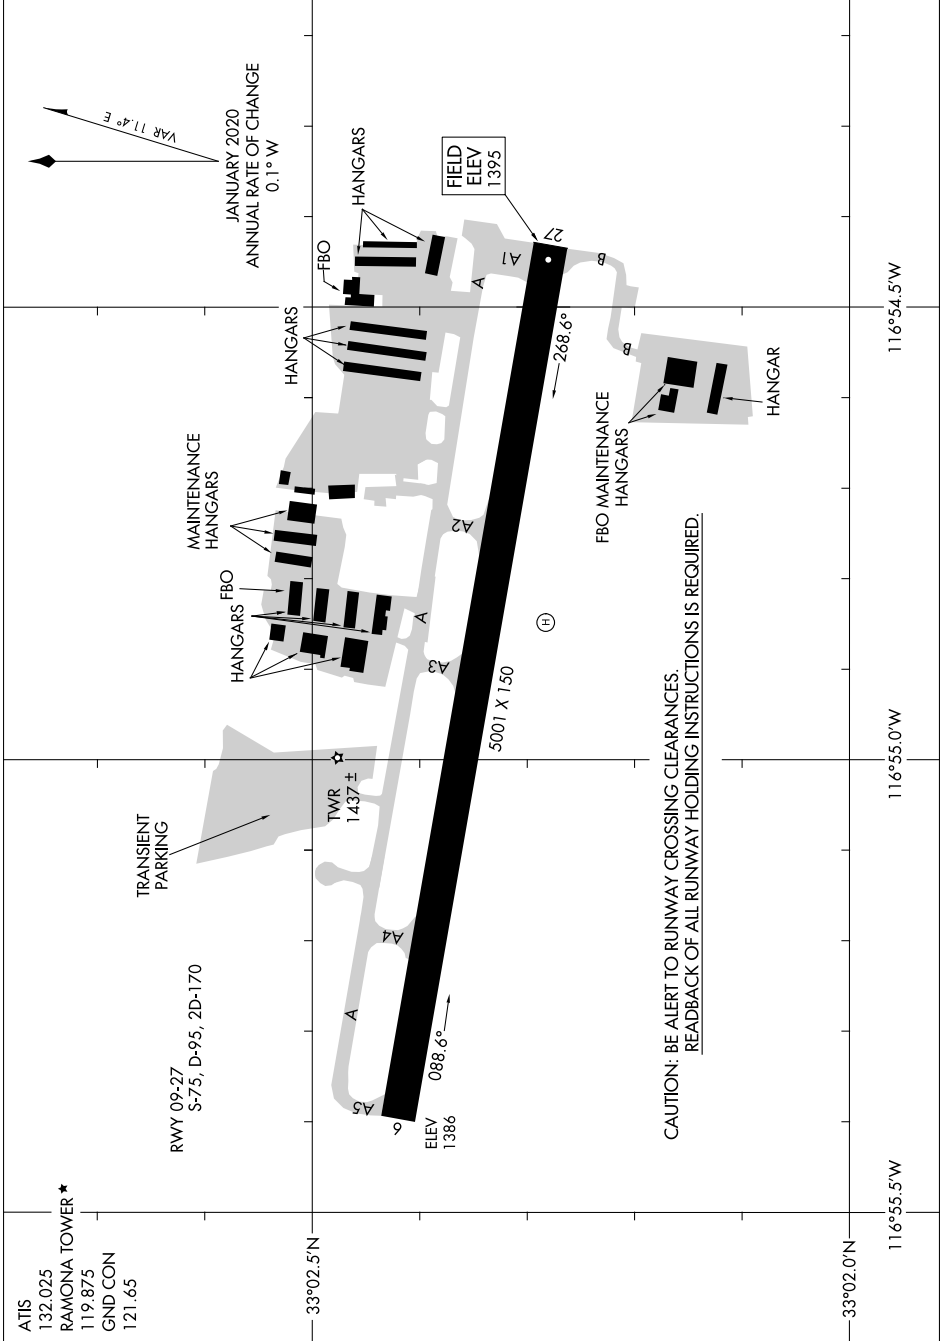

AIRPORT DIAGRAM

AL-6667 (FAA)

RAMONA (RNM)
RAMONA, CALIFORNIA

SW-3, 04 NOV 2021 to 02 DEC 2021

SW-3, 04 NOV 2021 to 02 DEC 2021

AIRPORT DIAGRAM

RAMONA, CALIFORNIA
RAMONA (RNM)