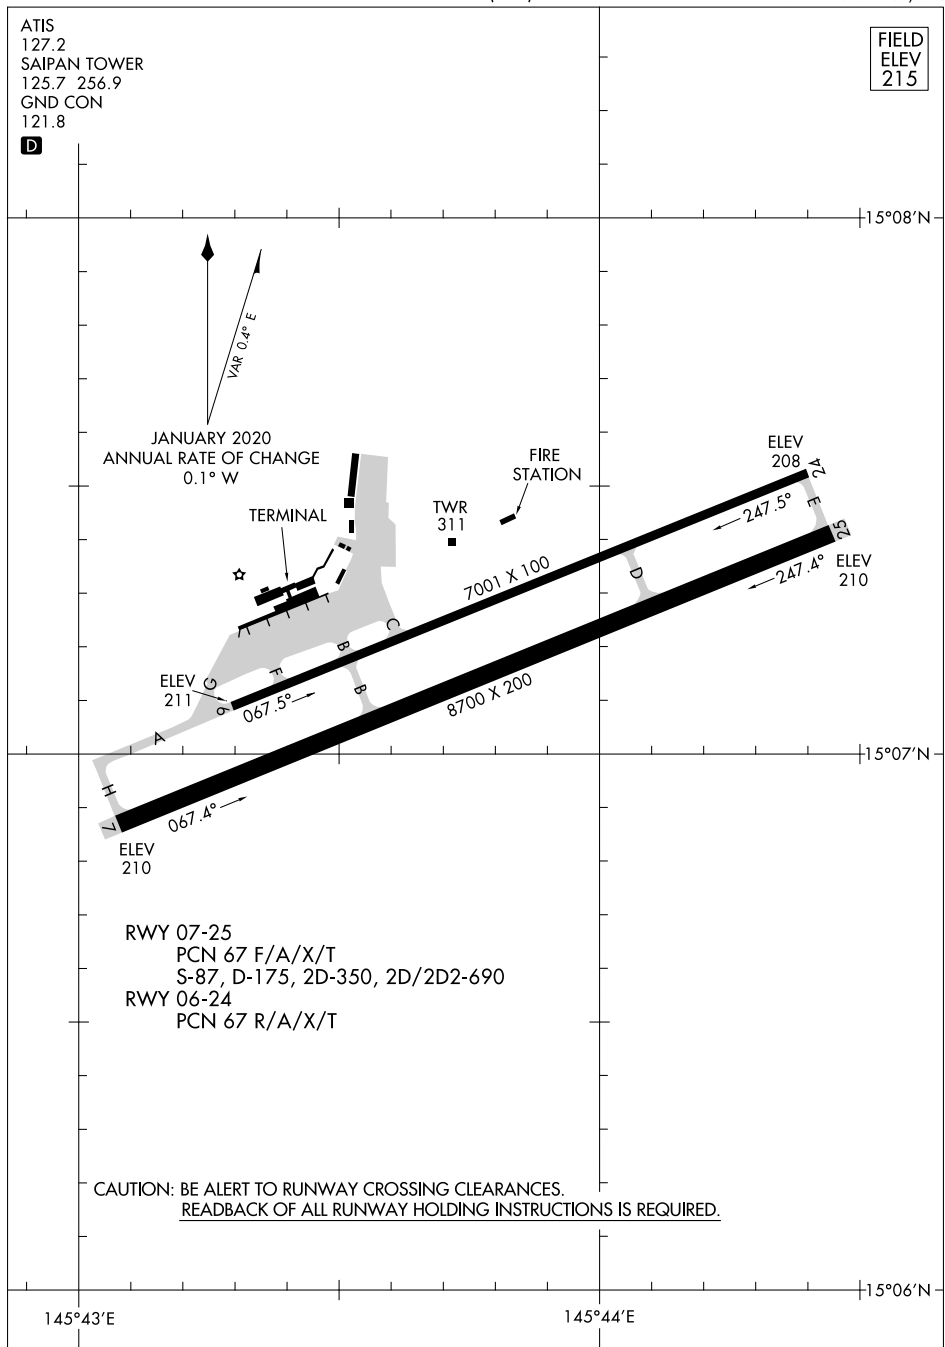

AIRPORT DIAGRAM

FRANCISCO C ADA/SAIPAN INTL (GSN)(PGSN)
AL-6293 (FAA)
SAIPAN ISLAND, CQ

ATIS
127.2
SAIPAN TOWER
125.7 256.9
GND CON
121.8

FIELD
ELEV
215

D

PAC: 07 OCT 2021 to 02 DEC 2021

PAC: 07 OCT 2021 to 02 DEC 2021

RWY 07-25
PCN 67 F/A/X/T
S-87, D-175, 2D-350, 2D/2D2-690

RWY 06-24
PCN 67 R/A/X/T

CAUTION: BE ALERT TO RUNWAY CROSSING CLEARANCES.
REDBACK OF ALL RUNWAY HOLDING INSTRUCTIONS IS REQUIRED.

AIRPORT DIAGRAM

FRANCISCO C ADA/SAIPAN INTL (GSN)(PGSN)
SAIPAN ISLAND, CQ