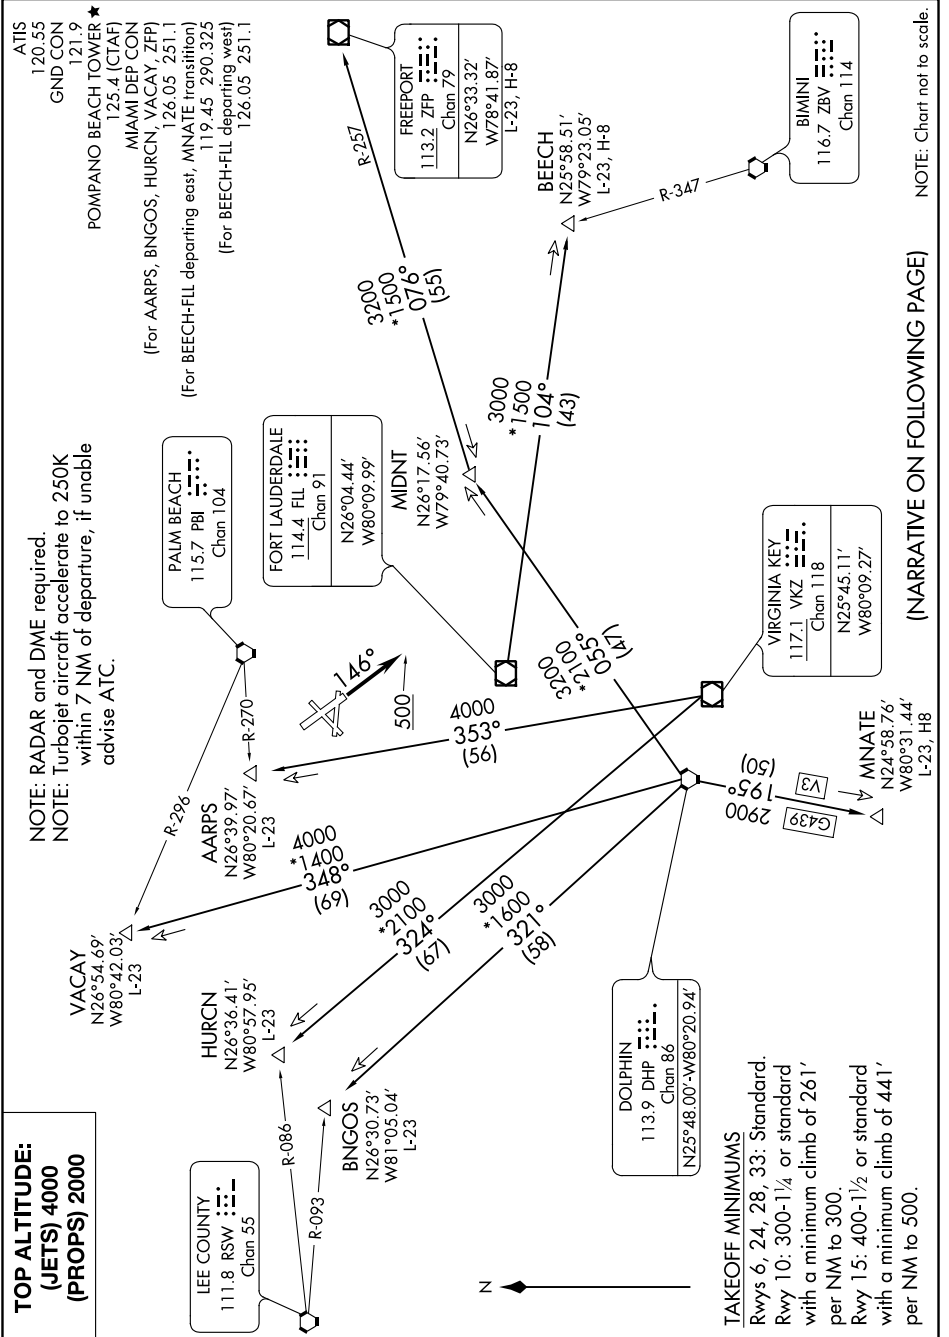

FORT LAUDERDALE EIGHT DEPARTURE

SE-3, 04 NOV 2021 to 02 DEC 2021

FORT LAUDERDALE EIGHT DEPARTURE

SE-3, 04 NOV 2021 to 02 DEC 2021