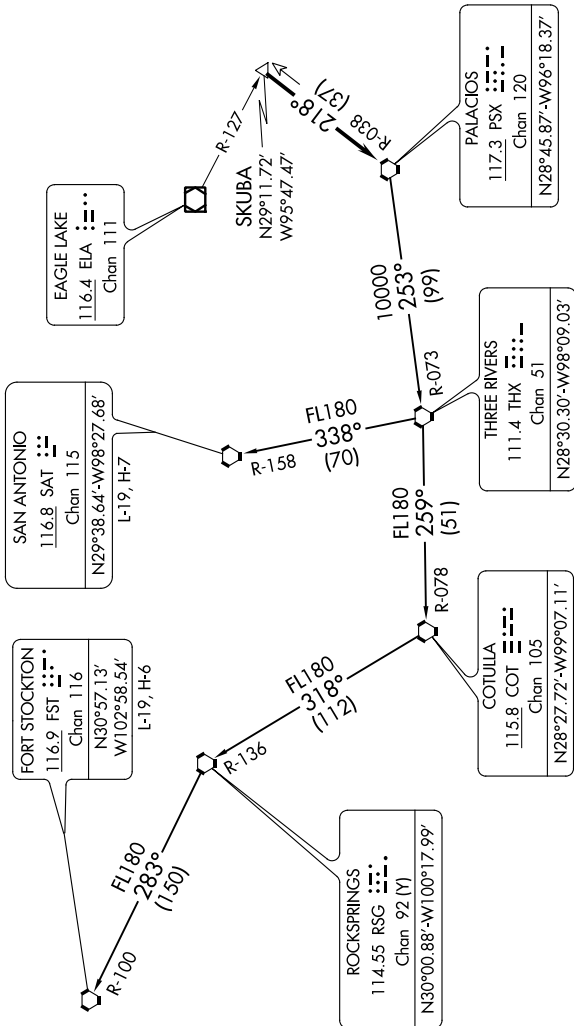

PALACIOS TWO DEPARTURE

SC-5, 04 NOV 2021 to 02 DEC 2021

**TOP ALTITUDE:
ASSIGNED BY ATC**

CTAF
122.8
HOUSTON DEP CON
134.45 284.0

TAKEOFF MINIMUMS

Rwy 14: 300'-1 or standard with a minimum climb of 420' per NM to 300.
Rwy 32: Standard.

(NARRATIVE ON FOLLOWING PAGE)

NOTE: RADAR required.
NOTE: Chart not to scale.

SC-5, 04 NOV 2021 to 02 DEC 2021

PALACIOS TWO DEPARTURE