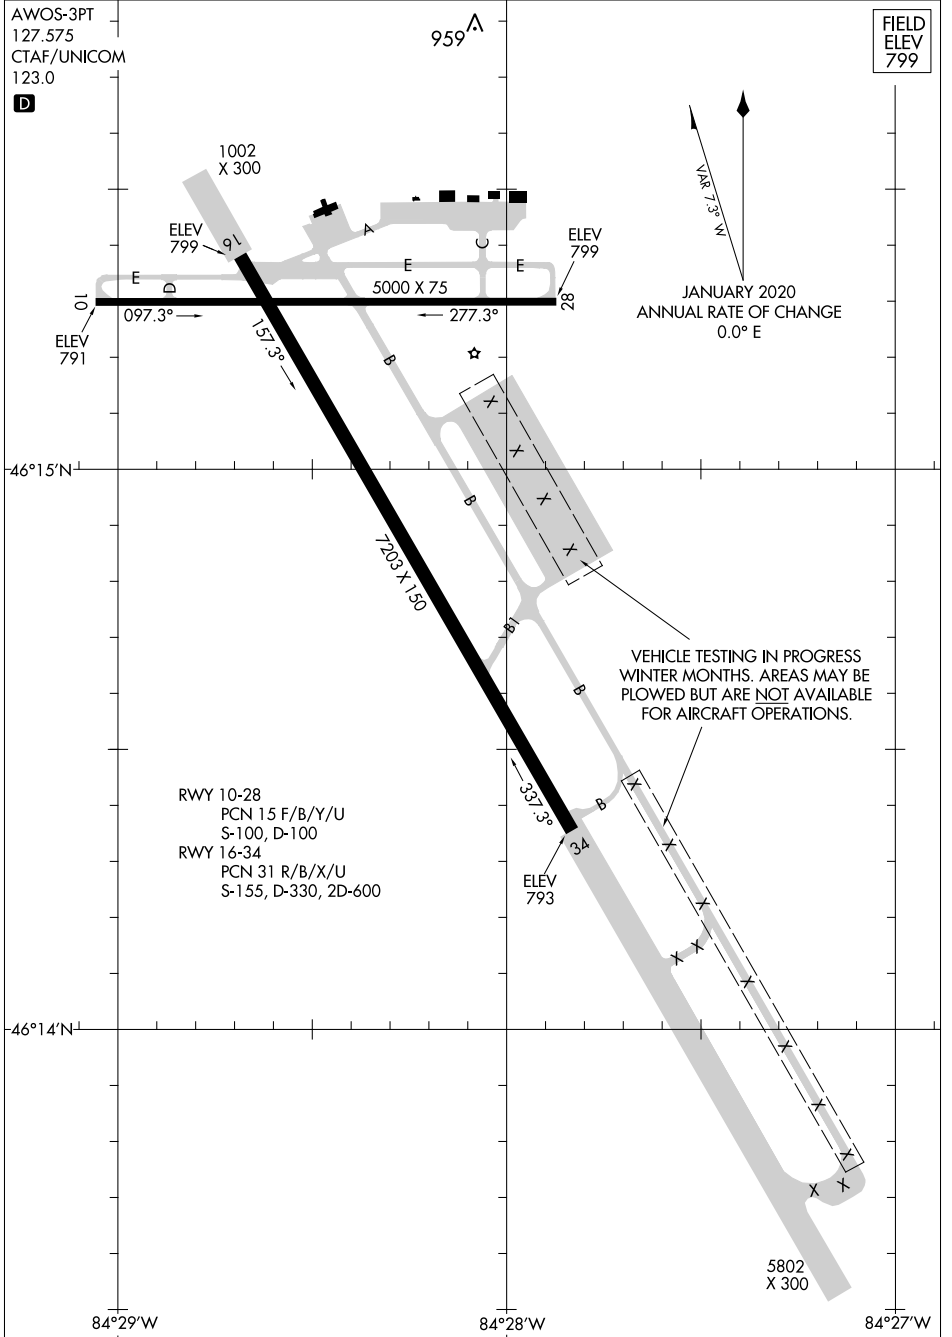

21112

AIRPORT DIAGRAM

CHIPPEWA COUNTY INTL (CIU)

SAULT STE MARIE, MICHIGAN

AL-810 (FAA)

AWOS-3PT
127.575
CTAF/UNICOM
123.0

FIELD
ELEV
799

VEHICLE TESTING IN PROGRESS
WINTER MONTHS. AREAS MAY BE
PLOWED BUT ARE NOT AVAILABLE
FOR AIRCRAFT OPERATIONS.

RWY 10-28
PCN 15 F/B/Y/U
S-100, D-100

RWY 16-34
PCN 31 R/B/X/U
S-155, D-330, 2D-600

EC-1, 04 NOV 2021 to 02 DEC 2021

EC-1, 04 NOV 2021 to 02 DEC 2021

AIRPORT DIAGRAM

21112

SAULT STE MARIE, MICHIGAN

CHIPPEWA COUNTY INTL (CIU)