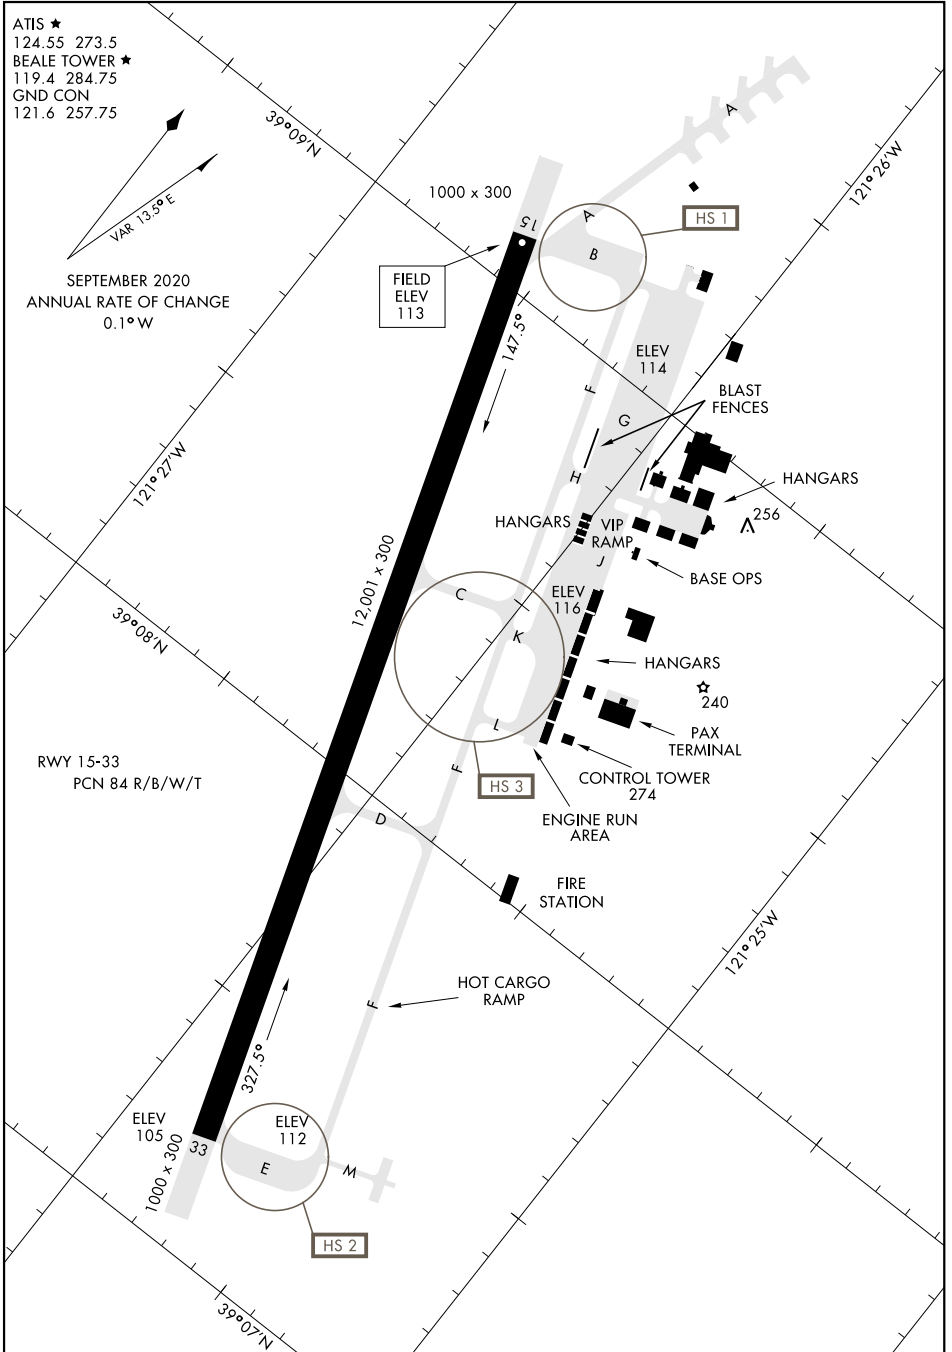

AIRPORT DIAGRAM

AFD-771 [USAF]

BEALE AFB (KBAB)
MARYSVILLE, CALIFORNIA

ATIS ★
 124.55 273.5
 BEALE TOWER ★
 119.4 284.75
 GND CON
 121.6 257.75

SEPTEMBER 2020
 ANNUAL RATE OF CHANGE
 0.1° W

SW-2, 04 NOV 2021 to 02 DEC 2021

SW-2, 04 NOV 2021 to 02 DEC 2021

AIRPORT DIAGRAM

MARYSVILLE, CALIFORNIA
BEALE AFB (KBAB)