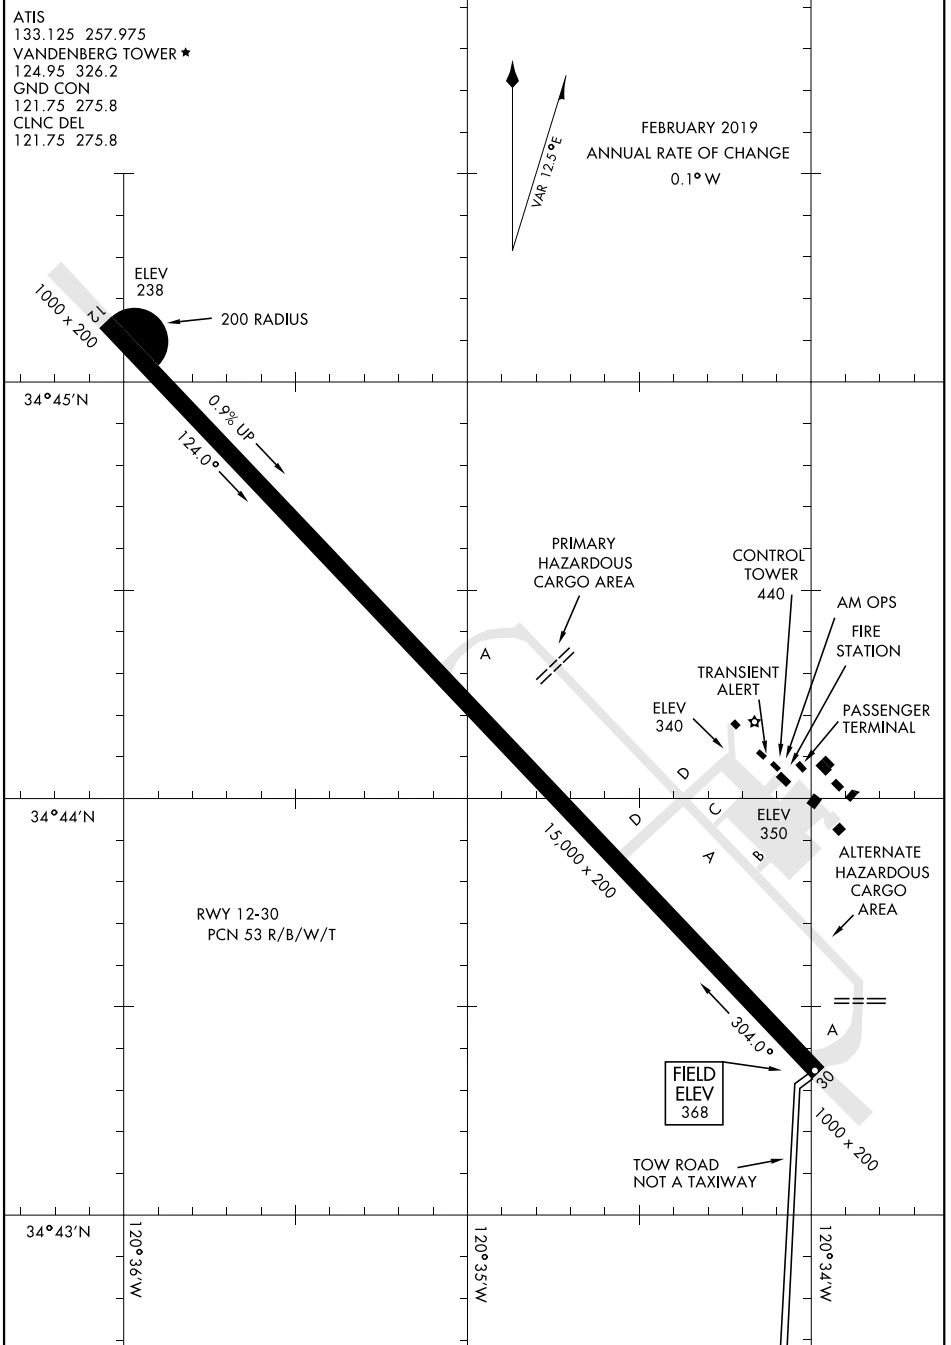

AIRPORT DIAGRAM

AFD-770 [USAF]

VANDENBERG AFB (KVBG)

LOMPOC, CALIFORNIA

ATIS
 133.125 257.975
 VANDENBERG TOWER ★
 124.95 326.2
 GND CON
 121.75 275.8
 CLNC DEL
 121.75 275.8

FEBRUARY 2019
 ANNUAL RATE OF CHANGE
 0.1° W

SW-3, 04 NOV 2021 to 02 DEC 2021

SW-3, 04 NOV 2021 to 02 DEC 2021

AIRPORT DIAGRAM

LOMPOC, CALIFORNIA
VANDENBERG AFB (KVBG)