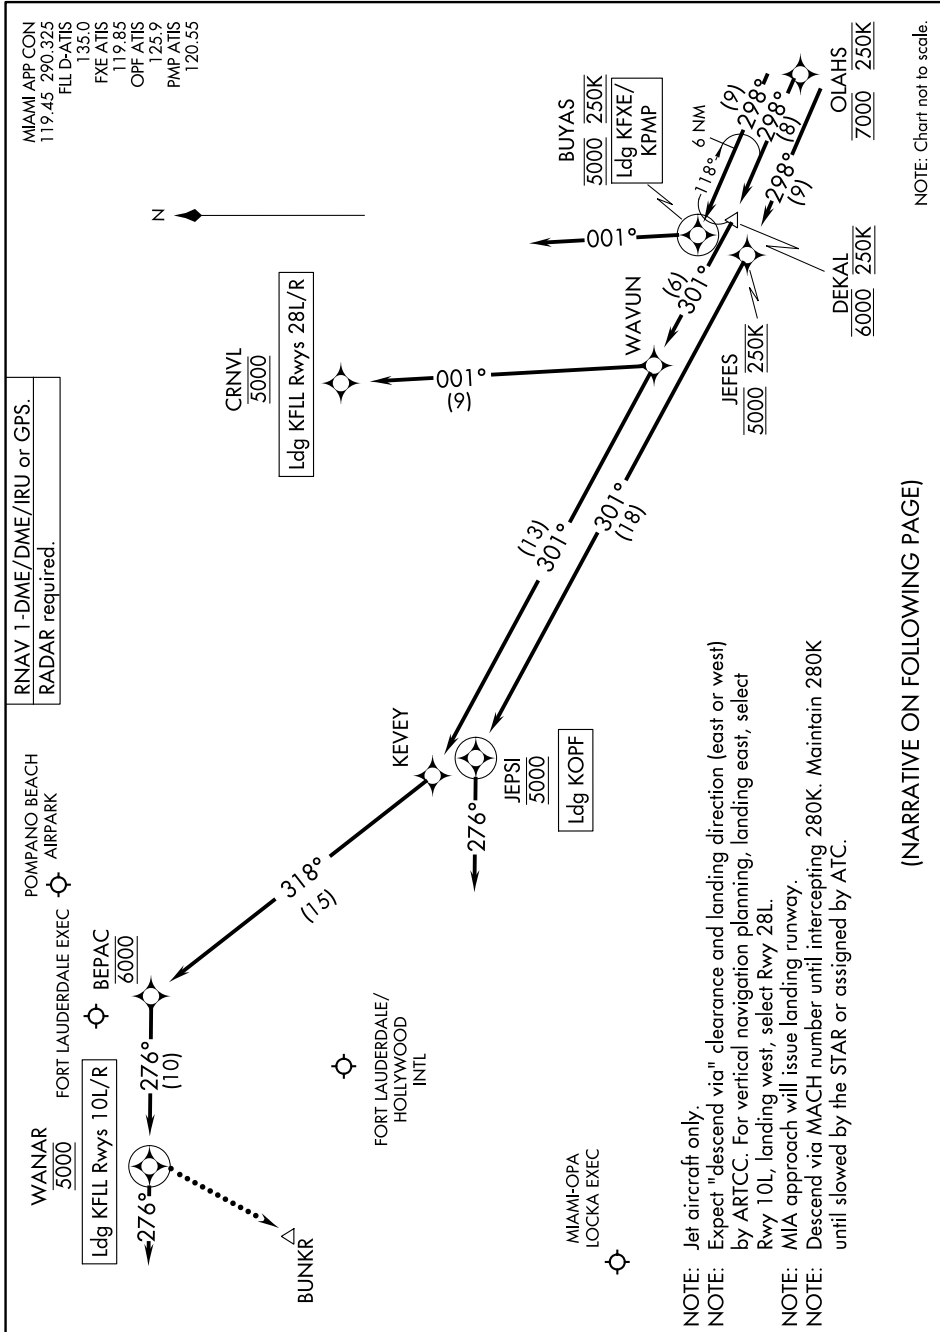

OLAHS ONE ARRIVAL (RNAV) Arrival Routes

FORT LAUDERDALE, FLORIDA

SE-3, 04 NOV 2021 to 02 DEC 2021

OLAHS ONE ARRIVAL (RNAV) Arrival Routes

FORT LAUDERDALE, FLORIDA

(NARRATIVE ON FOLLOWING PAGE)

SE-3, 04 NOV 2021 to 02 DEC 2021