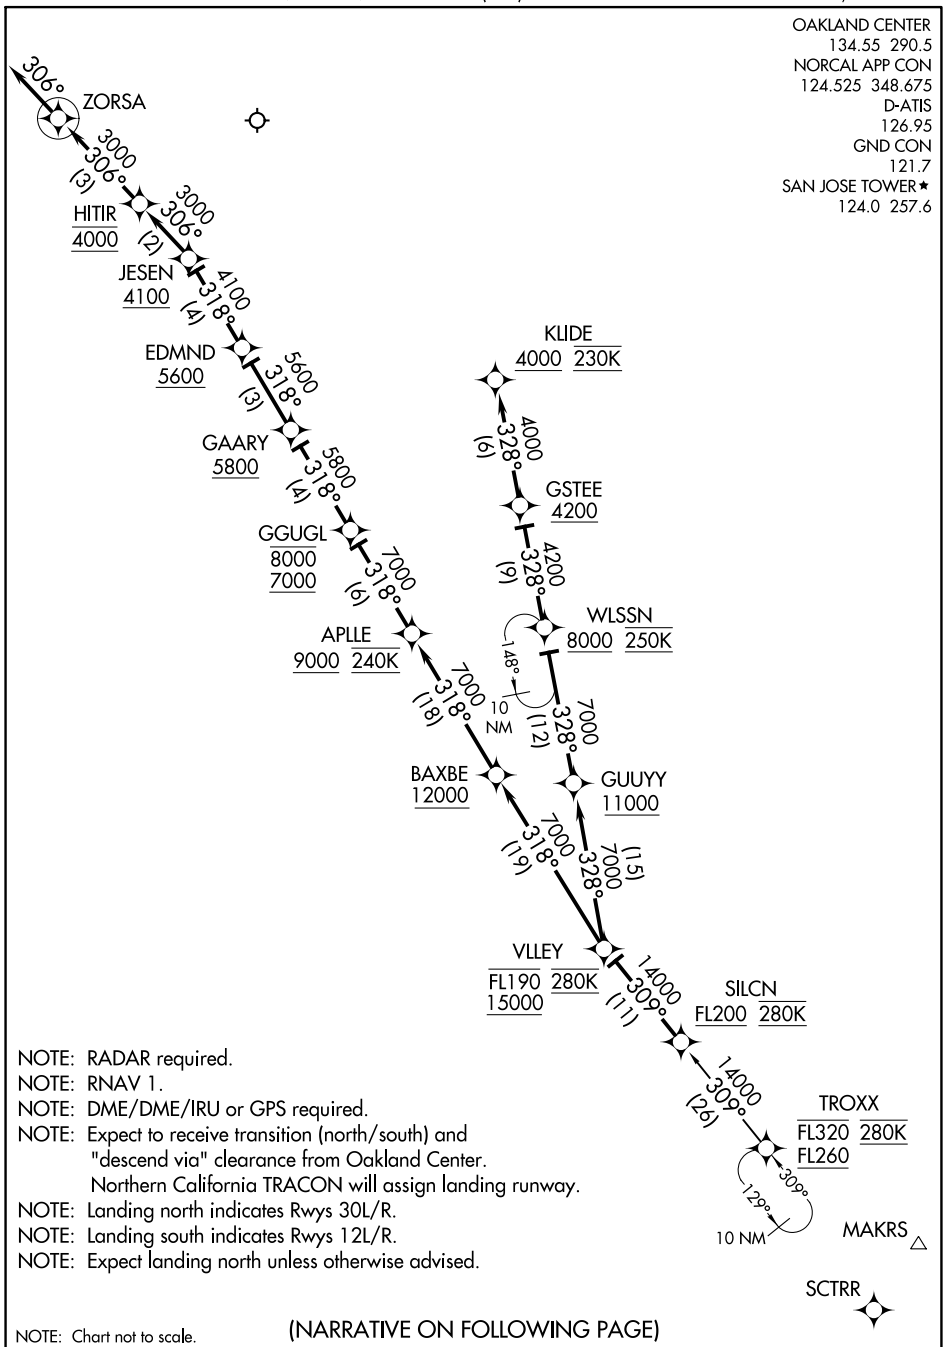

(SILCN.SILCN5) 21168

SILCN FIVE ARRIVAL(RNAV)

AL-693 (FAA)

NORMAN Y MINETA SAN JOSE INTL(SJC)

SAN JOSE, CALIFORNIA

OAKLAND CENTER
 134.55 290.5
 NORCAL APP CON
 124.525 348.675
 D-ATIS
 126.95
 GND CON
 121.7
 SAN JOSE TOWER ★
 124.0 257.6

NOTE: RADAR required.

NOTE: RNAV 1.

NOTE: DME/DME/IRU or GPS required.

NOTE: Expect to receive transition (north/south) and "descend via" clearance from Oakland Center.

Northern California TRACON will assign landing runway.

NOTE: Landing north indicates Rwy 30L/R.

NOTE: Landing south indicates Rwy 12L/R.

NOTE: Expect landing north unless otherwise advised.

NOTE: Chart not to scale.

(NARRATIVE ON FOLLOWING PAGE)

SILCN FIVE ARRIVAL(RNAV)

(SILCN.SILCN5) 17JUN21

SAN JOSE, CALIFORNIA

NORMAN Y MINETA SAN JOSE INTL(SJC)

SW-2, 04 NOV 2021 to 02 DEC 2021

SW-2, 04 NOV 2021 to 02 DEC 2021