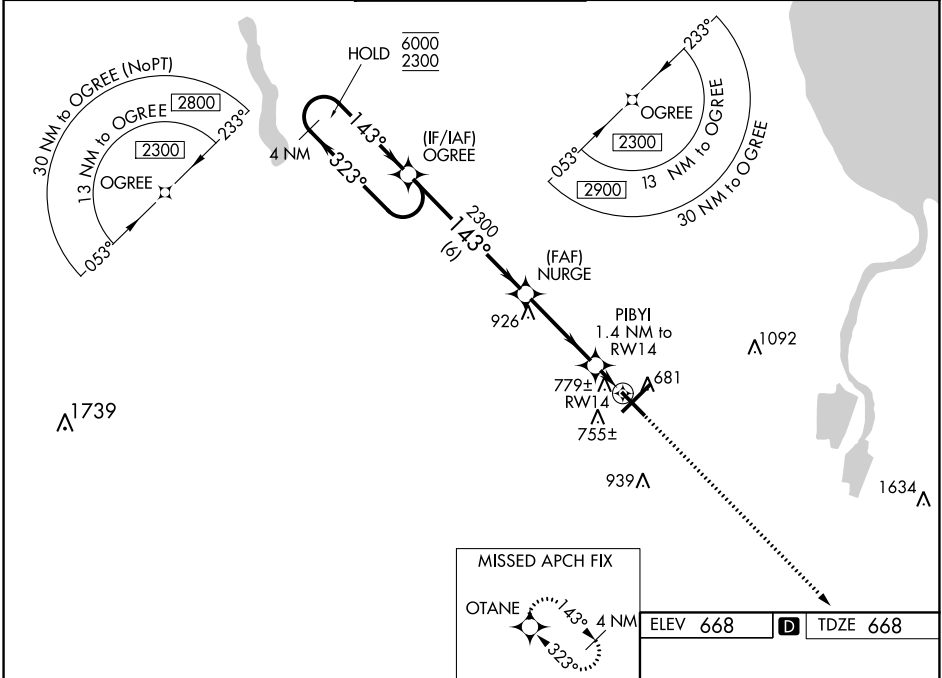

WAAS CH 69211 W14A	APP CRS 143°	Rwy Idg TDZE Apt Elev	6399 668 668
--	------------------------	-----------------------------	---

RNAV (GPS) RWY 14

MBS INTL (MBS)

RNP APCH.

▼ For uncompensated Baro-VNAV systems, LNAV/VNAV NA below -18°C or above 54°C.

MISSED APPROACH: Climb to 2700 direct OTANE and hold.

ATIS 125.925	GREAT LAKES APP CON * 126.45 235.625	SAGINAW TOWER * 120.1 (CTAF) 257.7	GND CON 121.7	CLNC DEL 121.85	UNICOM 122.95
------------------------	--	--	-------------------------	---------------------------	-------------------------

CATEGORY	A	B	C	D
LPV DA		868- ³ / ₄	200 (200- ³ / ₄)	
LNAV/VNAV DA		960- ⁷ / ₈	292 (300- ⁷ / ₈)	
LNAV MDA		1040-1	372 (400-1)	
C CIRCLING	1080-1 412 (500-1)	1120-1 452 (500-1)	1240-1½ 572 (600-1½)	1240-2 572 (600-2)

EC-1, 04 NOV 2021 to 02 DEC 2021

EC-1, 04 NOV 2021 to 02 DEC 2021