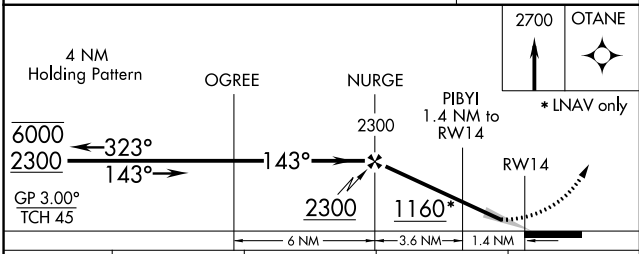

WAAS CH 69211 W14A	APP CRS 143°	Rwy Idg TDZE Apt Elev	6399 668 668
--	------------------------	-----------------------------	---

RNAV (GPS) RWY 14

MBS INTL (MBS)

RNP APCH.

▼ For uncompensated Baro-VNAV systems, LNAV/VNAV NA below -18°C or above 54°C.

MISSED APPROACH: Climb to 2700 direct OTANE and hold.

ATIS 125.925	GREAT LAKES APP CON * 126.45 235.625	SAGINAW TOWER * 120.1 (CTAF) 257.7	GND CON 121.7	CLNC DEL 121.85	UNICOM 122.95
------------------------	--	--	-------------------------	---------------------------	-------------------------

CATEGORY	A	B	C	D
LPV DA		868- ³ / ₄	200 (200- ³ / ₄)	
LNAV/VNAV DA		960- ⁷ / ₈	292 (300- ⁷ / ₈)	
LNAV MDA		1040-1	372 (400-1)	
C CIRCLING	1080-1 412 (500-1)	1120-1 452 (500-1)	1240-1½ 572 (600-1½)	1240-2 572 (600-2)