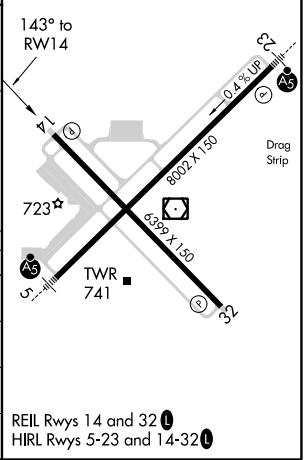

WAAS CH 69211 W14A	APP CRS 143°	Rwy Idg TDZE Apt Elev	6399 668 668
--	------------------------	-----------------------------	---

RNAV (GPS) RWY 14

MBS INTL (MBS)

RNP APCH.

▼ For uncompensated Baro-VNAV systems, LNAV/VNAV NA below -18°C or above 54°C.

MISSED APPROACH: Climb to 2700 direct OTANE and hold.

ATIS 125.925	GREAT LAKES APP CON * 126.45 235.625	SAGINAW TOWER * 120.1 (CTAF) 257.7	GND CON 121.7	CLNC DEL 121.85	UNICOM 122.95
------------------------	--	--	-------------------------	---------------------------	-------------------------

CATEGORY	A	B	C	D
LPV DA		868- ³ / ₄	200 (200- ³ / ₄)	
LNAV/VNAV DA		960- ⁷ / ₈	292 (300- ⁷ / ₈)	
LNAV MDA		1040-1	372 (400-1)	
C CIRCLING	1080-1 412 (500-1)	1120-1 452 (500-1)	1240-1½ 572 (600-1½)	1240-2 572 (600-2)