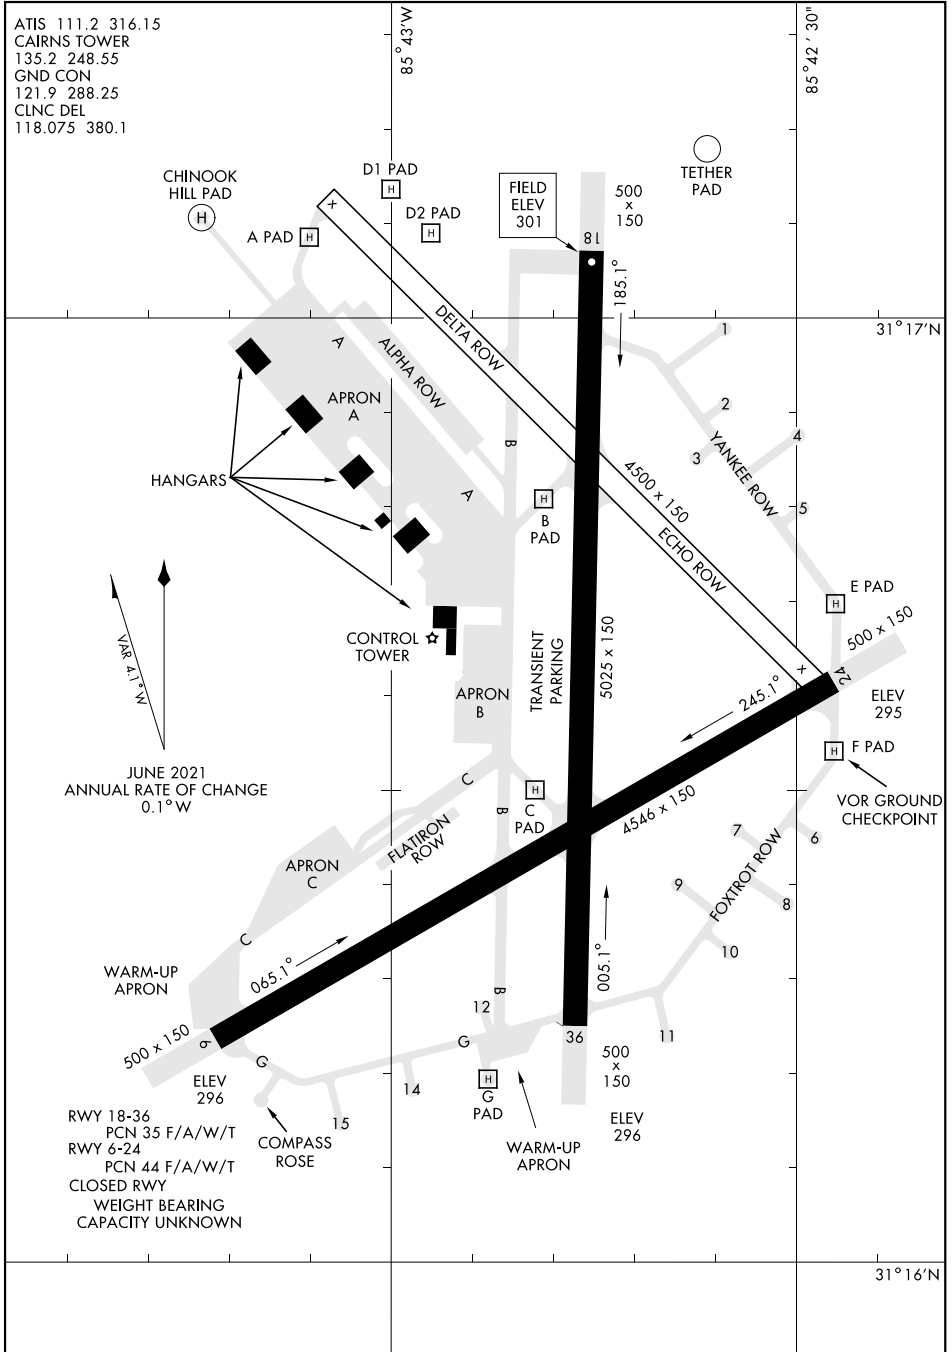

# AIRPORT DIAGRAM

AL-577 [USA]

CAIRNS AAF (KOZR)

FORT RUCKER, ALABAMA

ATIS 111.2 316.15  
 CAIRNS TOWER  
 135.2 248.55  
 GND CON  
 121.9 288.25  
 CLNC DEL  
 118.075 380.1

SE-4, 04 NOV 2021 to 02 DEC 2021

SE-4, 04 NOV 2021 to 02 DEC 2021

# AIRPORT DIAGRAM

FORT RUCKER, ALABAMA

CAIRNS AAF (KOZR)