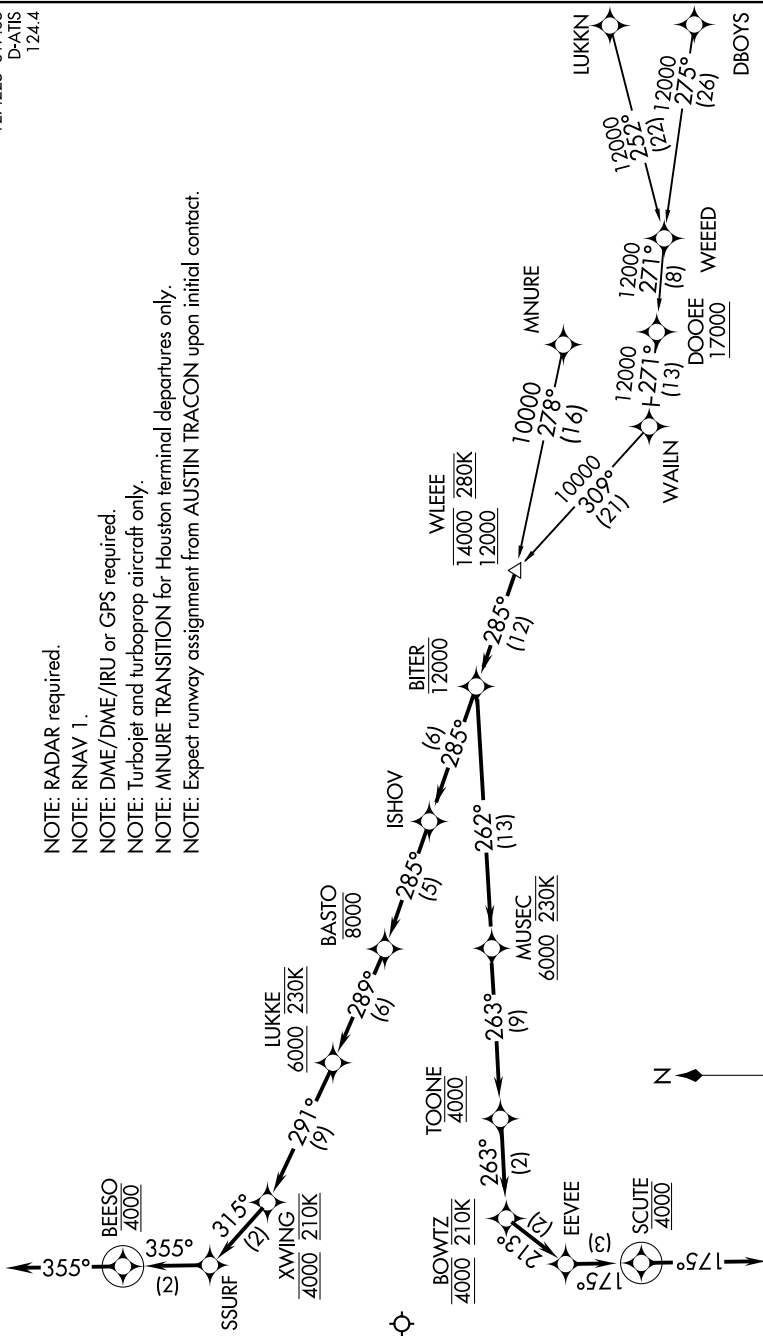

WLEEE SIX ARRIVAL (RNAV)

AUSTIN APP CON
127.225 317.65
D-ATIS
124.4

- NOTE: RADAR required.
- NOTE: RNAV 1.
- NOTE: DME/DME/IRU or GPS required.
- NOTE: Turbojet and turboprop aircraft only.
- NOTE: MNURE TRANSITION for Houston terminal departures only.
- NOTE: Expect runway assignment from AUSTIN TRACON upon initial contact.

NOTE: Chart not to scale.

(NARRATIVE ON FOLLOWING PAGE)

SC-3, 04 NOV 2021 to 02 DEC 2021

SC-3, 04 NOV 2021 to 02 DEC 2021

WLEEE SIX ARRIVAL (RNAV)