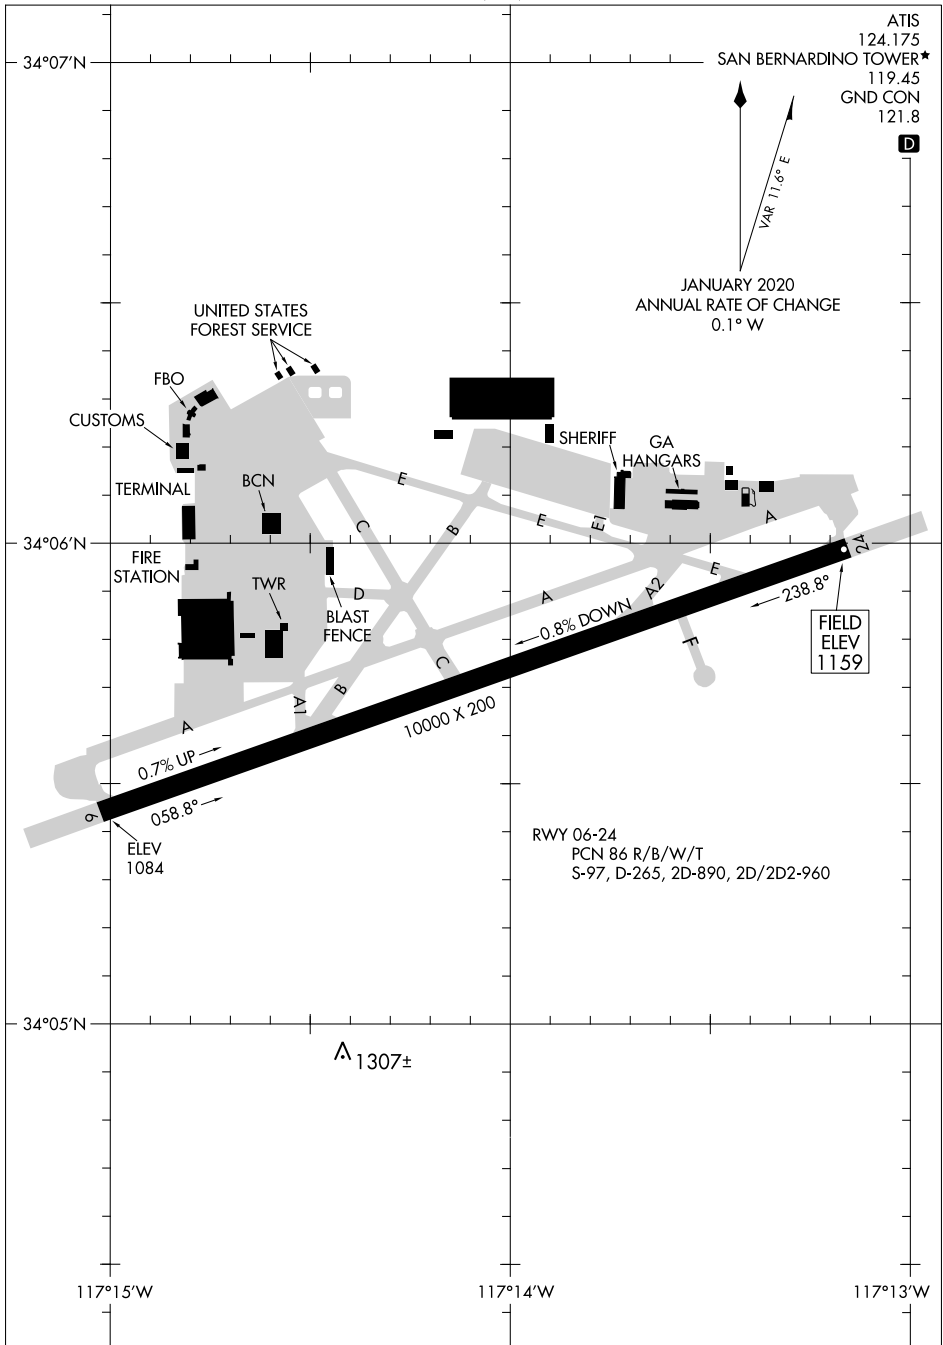

# AIRPORT DIAGRAM

AL-547 (FAA)

SAN BERNARDINO INTL (SBD)  
SAN BERNARDINO, CALIFORNIA

ATIS 124.175  
SAN BERNARDINO TOWER\* 119.45  
GND CON 121.8

JANUARY 2020  
ANNUAL RATE OF CHANGE  
0.1° W

SW-3, 04 NOV 2021 to 02 DEC 2021

SW-3, 04 NOV 2021 to 02 DEC 2021

# AIRPORT DIAGRAM

SAN BERNARDINO, CALIFORNIA  
SAN BERNARDINO INTL (SBD)