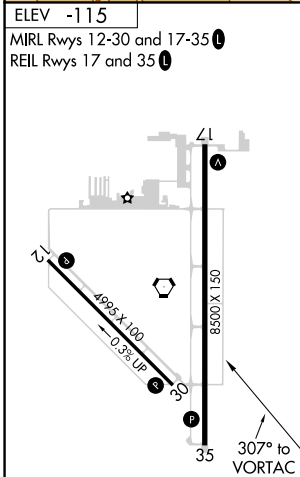

VORTAC TRM 116.2 Chan 109	APP CRS 307°	Rwy Idg TDZE Apt Elev	N/A N/A -115
---	------------------------	-----------------------------	---

VOR-A

JACQUELINE COCHRAN RGNL (TRM)

MISSED APPROACH: Climb to 2000 on TRM VORTAC R-304 then climbing right turn to 5400 direct TRM VORTAC and hold, continue climb-in-hold to 5400.

ASOS 118.325	SOCAL APP CON 135.275 251.1	CLNC DEL 120.225	UNICOM 123.0 (CTAF)
------------------------	---------------------------------------	----------------------------	-------------------------------

CATEGORY	A	B	C	D
C CIRCLING	1400-1¼ 1515 (1600-1¼)	1400-1½ 1515 (1600-1½)	1400-3	1515 (1600-3)

VOR-A

SW-3, 04 NOV 2021 to 02 DEC 2021

SW-3, 04 NOV 2021 to 02 DEC 2021