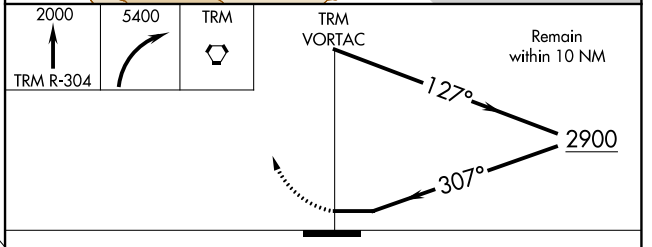

VORTAC TRM 116.2 Chan 109	APP CRS 307°	Rwy Idg TDZE Apt Elev	N/A N/A -115
---	------------------------	-----------------------------	---

VOR-A

JACQUELINE COCHRAN RGNL (TRM)

MISSED APPROACH: Climb to 2000 on TRM VORTAC R-304 then climbing right turn to 5400 direct TRM VORTAC and hold, continue climb-in-hold to 5400.

CATEGORY	A	B	C	D
C CIRCLING	1400-1¼ 1515 (1600-1¼)	1400-1½ 1515 (1600-1½)	1400-3	1515 (1600-3)

VOR-A

SW-3, 04 NOV 2021 to 02 DEC 2021

SW-3, 04 NOV 2021 to 02 DEC 2021