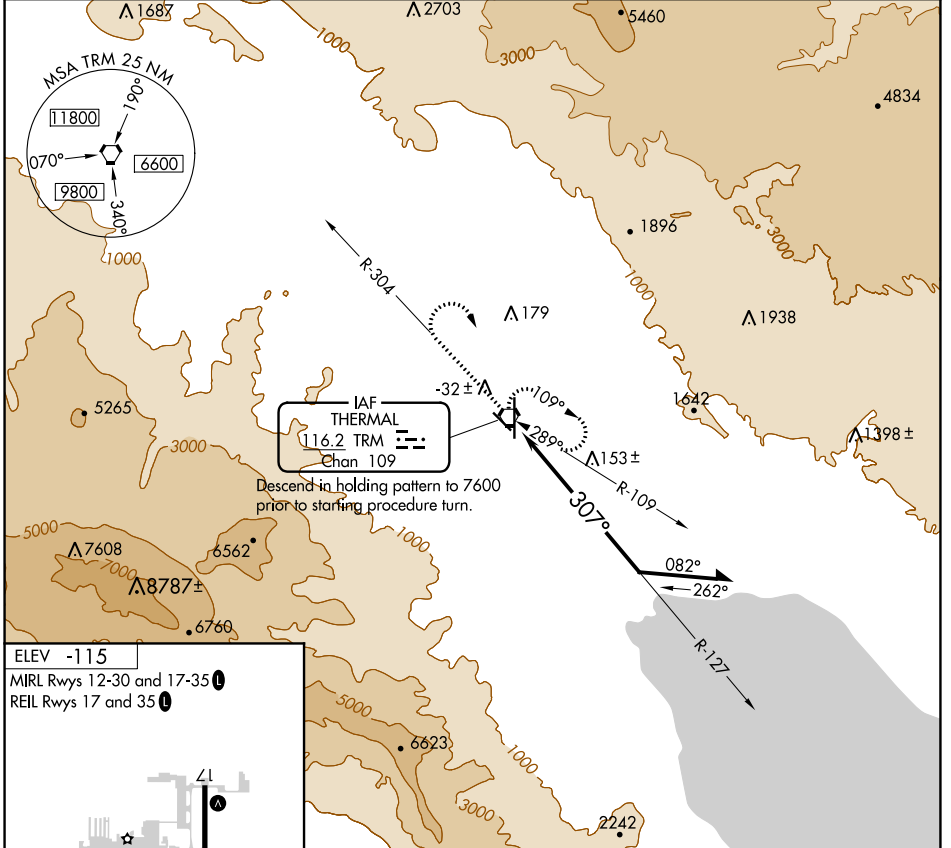

VORTAC TRM 116.2 Chan 109	APP CRS 307°	Rwy Idg TDZE Apt Elev	N/A N/A -115
---	------------------------	-----------------------------	---

VOR-A

JACQUELINE COCHRAN RGNL (TRM)

MISSED APPROACH: Climb to 2000 on TRM VORTAC R-304 then climbing right turn to 5400 direct TRM VORTAC and hold, continue climb-in-hold to 5400.

ASOS 118.325	SOCAL APP CON 135.275 251.1	CLNC DEL 120.225	UNICOM 123.0 (CTAF)
------------------------	---------------------------------------	----------------------------	-------------------------------

CATEGORY	A	B	C	D
C CIRCLING	1400-1¼ 1515 (1600-1¼)	1400-1½ 1515 (1600-1½)	1400-3	1515 (1600-3)

VOR-A

SW-3, 04 NOV 2021 to 02 DEC 2021

SW-3, 04 NOV 2021 to 02 DEC 2021