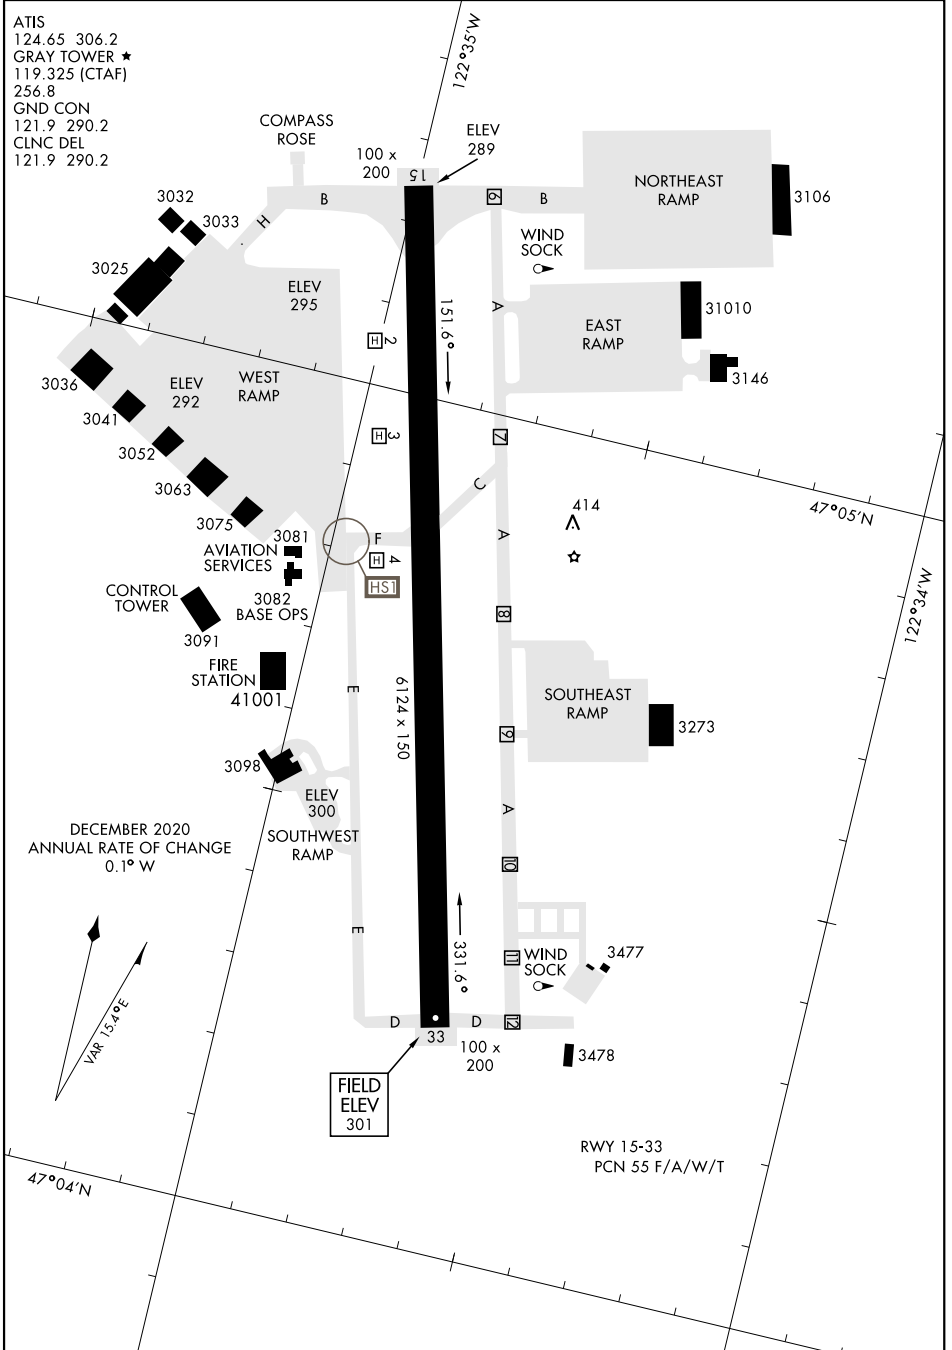

AIRPORT DIAGRAM

ATIS
 124.65 306.2
 GRAY TOWER ★
 119.325 (CTAF)
 256.8
 GND CON
 121.9 290.2
 CLNC DEL
 121.9 290.2

NW-1, 04 NOV 2021 to 02 DEC 2021

NW-1, 04 NOV 2021 to 02 DEC 2021

AIRPORT DIAGRAM