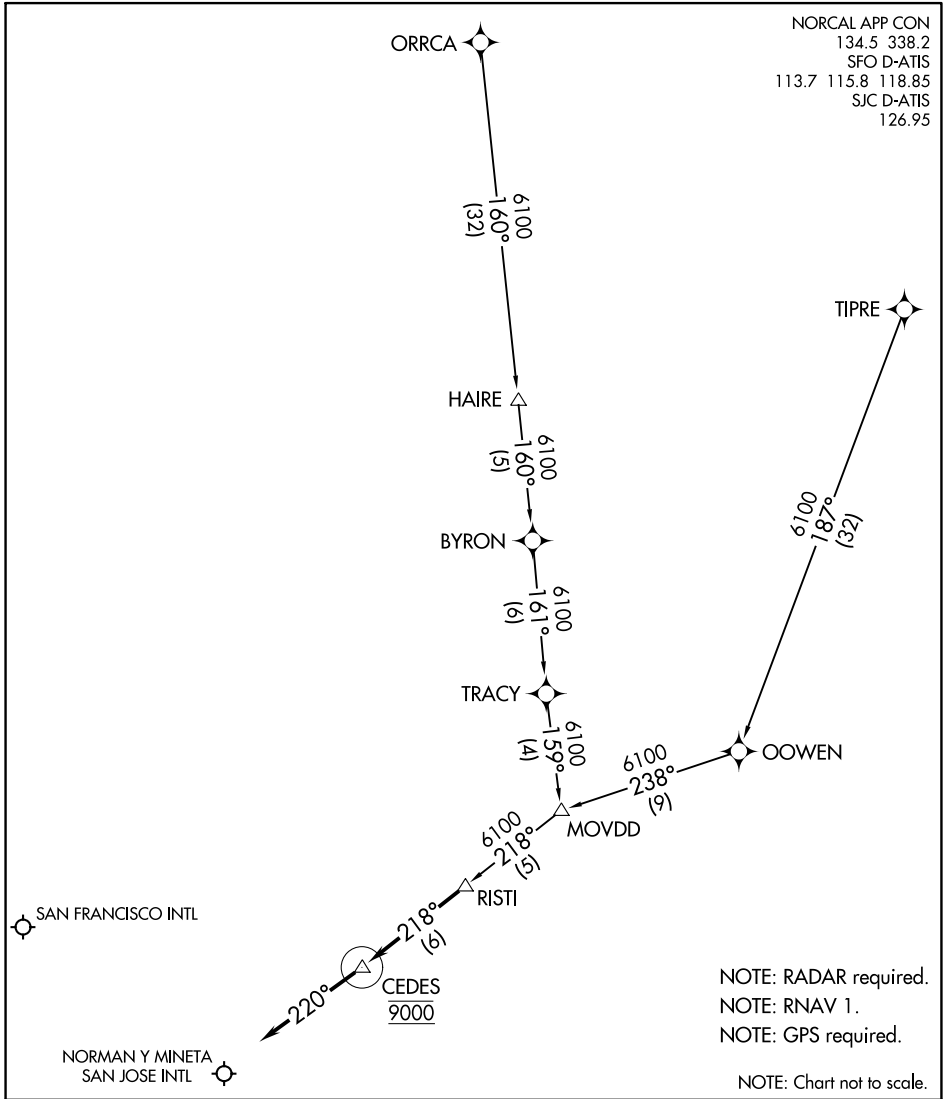

RISTI ONE ARRIVAL (RNAV)

AL-375 (FAA)

SAN FRANCISCO, CALIFORNIA

NORCAL APP CON
 134.5 338.2
 SFO D-ATIS
 113.7 115.8 118.85
 SJC D-ATIS
 126.95

SW-2, 04 NOV 2021 to 02 DEC 2021

SW-2, 04 NOV 2021 to 02 DEC 2021

ARRIVAL ROUTE DESCRIPTION

ORRCA TRANSITION (ORRCA.RISTI1)

TIPRE TRANSITION (TIPRE.RISTI1)

LANDING KSFO/KSJC: From RISTI on track 218° to cross CEDES at 9000, then on heading 220° or as assigned by ATC. Expect RADAR vectors to final approach course.