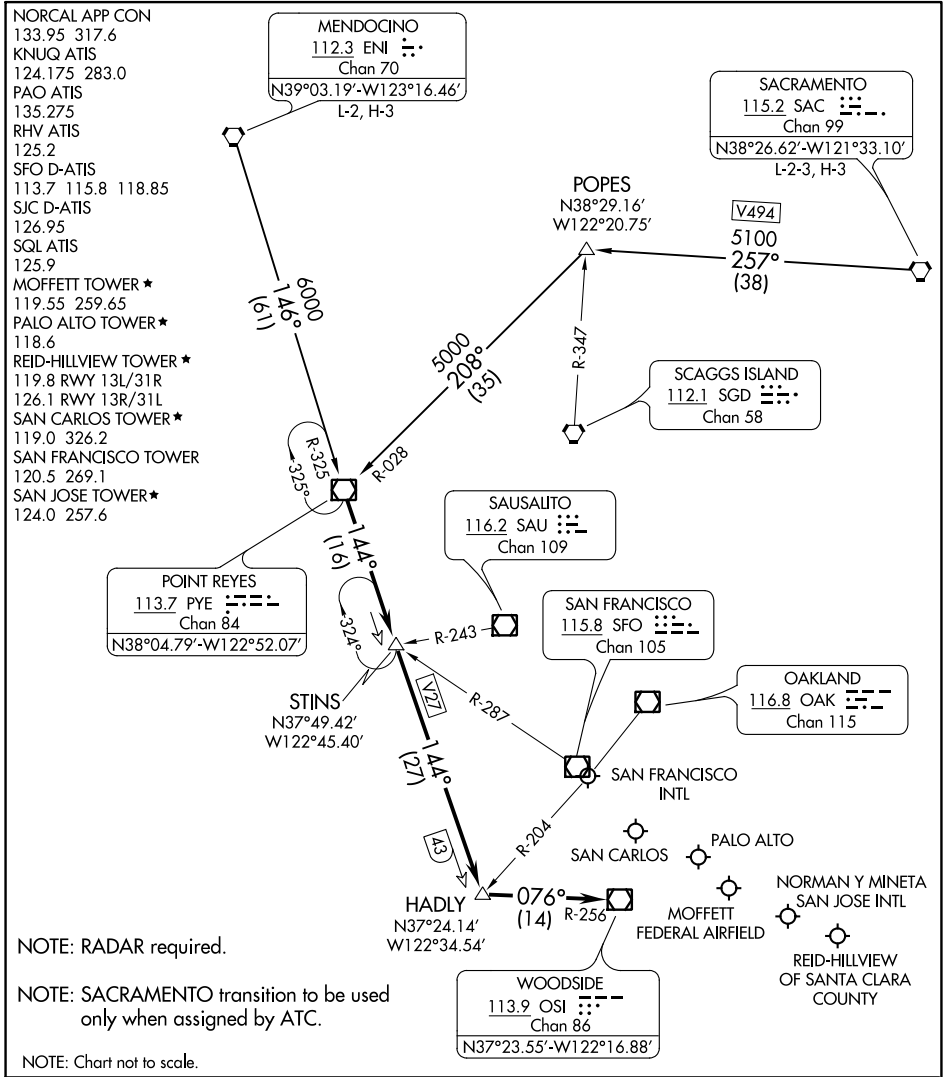

(PYE.PYE3) 21224

POINT REYES THREE ARRIVAL

AL-375 (FAA)

SAN FRANCISCO, CALIFORNIA

SW-2, 04 NOV 2021 to 02 DEC 2021

SW-2, 04 NOV 2021 to 02 DEC 2021

ARRIVAL ROUTE DESCRIPTION

MENDOCINO TRANSITION (ENI.PYE3): From over ENI VORTAC on ENI R-146 and PYE R-325 to PYE VOR/DME. Thence. . .

SACRAMENTO TRANSITION (SAC.PYE3): From over SAC VORTAC on SAC R-257 and PYE R-028 to PYE VOR/DME. Thence. . .

. . . From over PYE VOR/DME on PYE R-144 to HADLY, then on OSI R-256 to OSI VOR/DME. Expect RADAR vectors to final approach course.

POINT REYES THREE ARRIVAL

(PYE.PYE3) 22JUN17

SAN FRANCISCO, CALIFORNIA