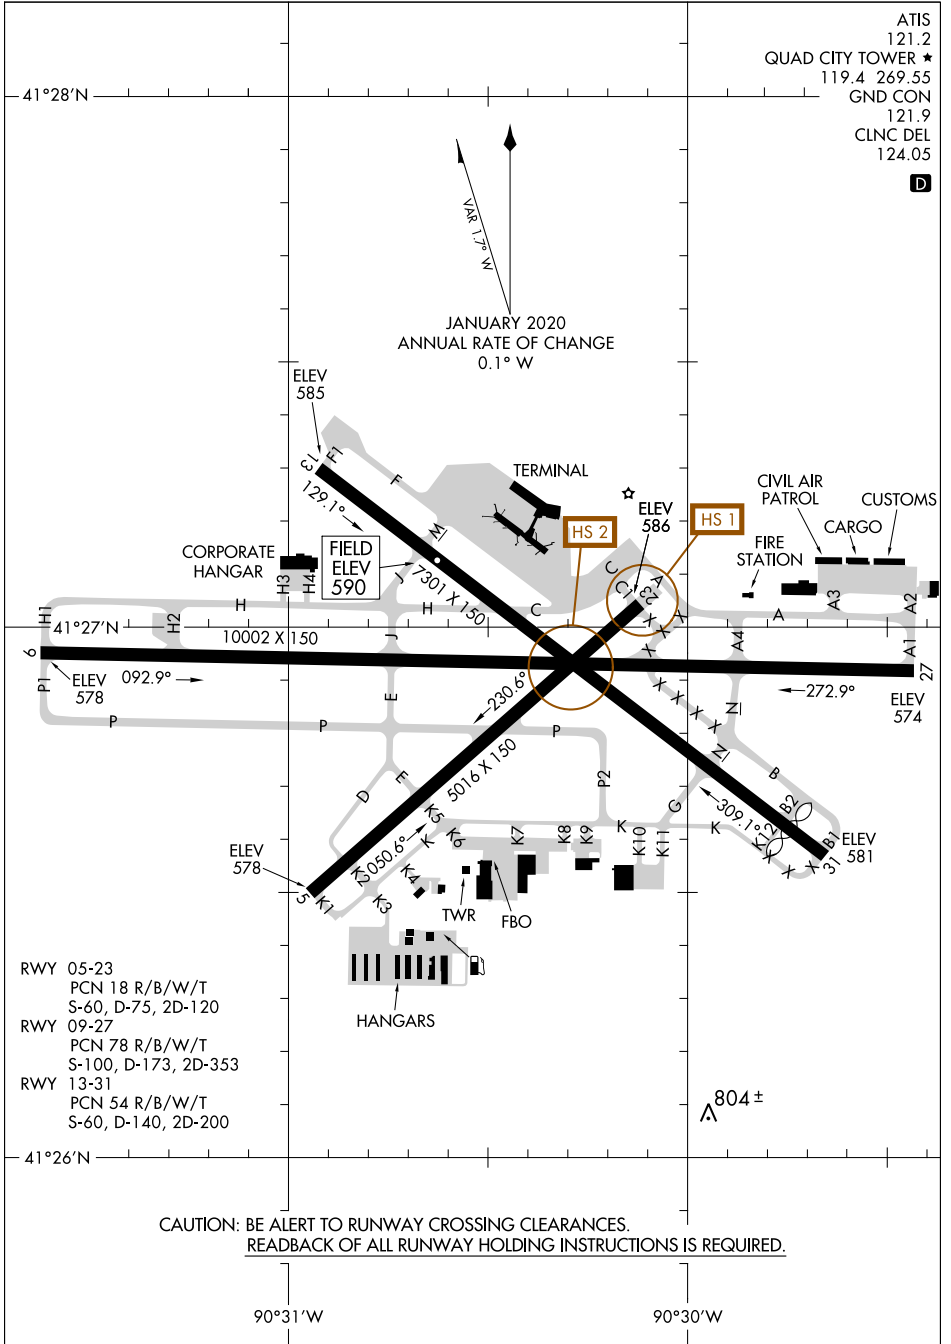

# AIRPORT DIAGRAM

AL-269 (FAA)

QUAD CITIES INTL (MLI)  
MOLINE, ILLINOIS

EC-3, 04 NOV 2021 to 02 DEC 2021

EC-3, 04 NOV 2021 to 02 DEC 2021

# AIRPORT DIAGRAM

MOLINE, ILLINOIS  
QUAD CITIES INTL (MLI)