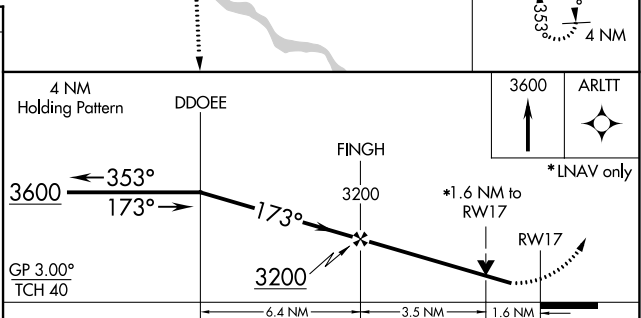

WAAS CH 81941 W17A	APP CRS 173°	Rwy Idg TDZE 1523 Apt Elev 1543	4012

RNAV (GPS) RWY 17

HUTCHINSON RGNL (HUT)

7 Circling to Rwy 22 NA at night. For uncompensated Baro-VNAV systems, LNAV/VNAV NA below -18°C (0°F) or above 54°C (130°F). DME/DME RNP-0.3 NA. MISSED APPROACH: Climb to 3600 direct ARLTT and hold.

ATIS 124.25	WICHITA APP CON 125.5 306.2	HUTCHINSON TOWER * 118.5 (CTAF) 363.0	GND CON 121.9	UNICOM 122.95

CATEGORY	A	B	C	D
LPV DA	1889-1 366 (400-1)			NA
LNAV/VNAV DA	2078-1½ 555 (600-1½)			NA
LNAV MDA	2060-1	537 (600-1)	2060-1½ 537 (600-1½)	NA
C CIRCLING	2080-1	537 (600-1)	2200-1¾ 657 (700-1¾)	NA

NC-2, 04 NOV 2021 to 02 DEC 2021

NC-2, 04 NOV 2021 to 02 DEC 2021