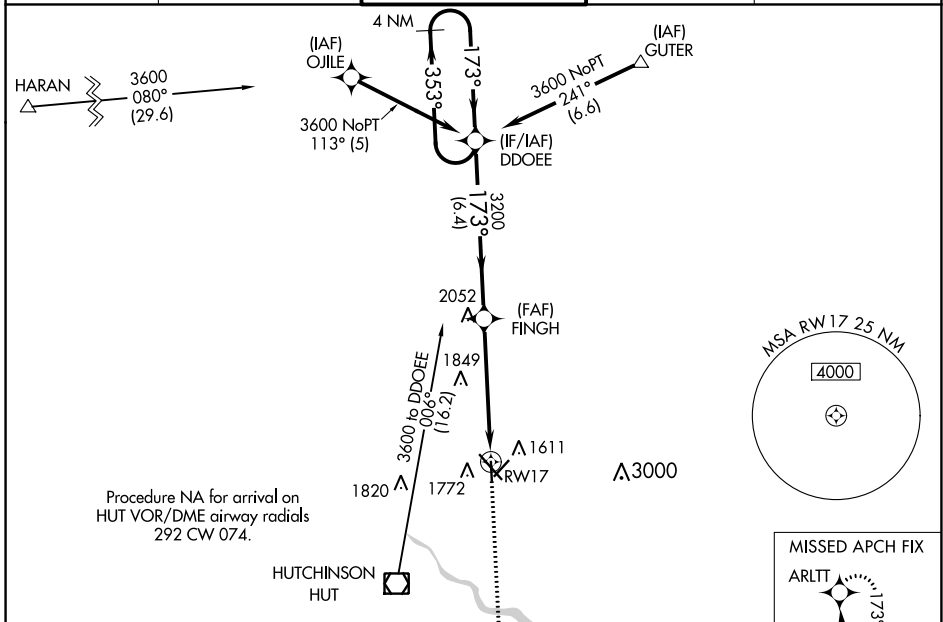

WAAS CH 81941 W17A	APP CRS 173°	Rwy Idg TDZE 1523 Apt Elev 1543	4012
----------------------------------------	------------------------	-----------------------------------------------------	-------------

RNAV (GPS) RWY 17

HUTCHINSON RGNL (HUT)

7 Circling to Rwy 22 NA at night. For uncompensated Baro-VNAV systems, LNAV/VNAV NA below -18°C (0°F) or above 54°C (130°F). DME/DME RNP-0.3 NA. MISSED APPROACH: Climb to 3600 direct ARLTT and hold.

CATEGORY	A	B	C	D
LPV DA	1889-1 366 (400-1)			NA
LNAV/VNAV DA	2078-1½ 555 (600-1½)			NA
LNAV MDA	2060-1	537 (600-1)	2060-1½ 537 (600-1½)	NA
C CIRCLING	2080-1	537 (600-1)	2200-1¾ 657 (700-1¾)	NA

NC-2, 04 NOV 2021 to 02 DEC 2021