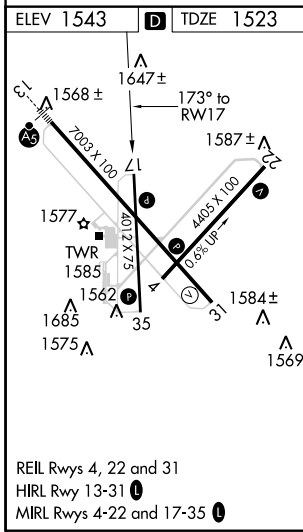

WAAS CH 81941 W17A	APP CRS 173°	Rwy Idg TDZE 1523 Apt Elev 1543	4012
----------------------------------------	------------------------	-----------------------------------------------------	-------------

RNAV (GPS) RWY 17

HUTCHINSON RGNL (HUT)

7 Circling to Rwy 22 NA at night. For uncompensated Baro-VNAV systems, LNAV/VNAV NA below -18°C (0°F) or above 54°C (130°F). DME/DME RNP-0.3 NA. MISSED APPROACH: Climb to 3600 direct ARLTT and hold.

CATEGORY	A	B	C	D
LPV DA	1889-1 366 (400-1)			NA
LNAV/VNAV DA	2078-1½ 555 (600-1½)			NA
LNAV MDA	2060-1	537 (600-1)	2060-1½ 537 (600-1½)	NA
C CIRCLING	2080-1	537 (600-1)	2200-1¾ 657 (700-1¾)	NA

NC-2, 04 NOV 2021 to 02 DEC 2021