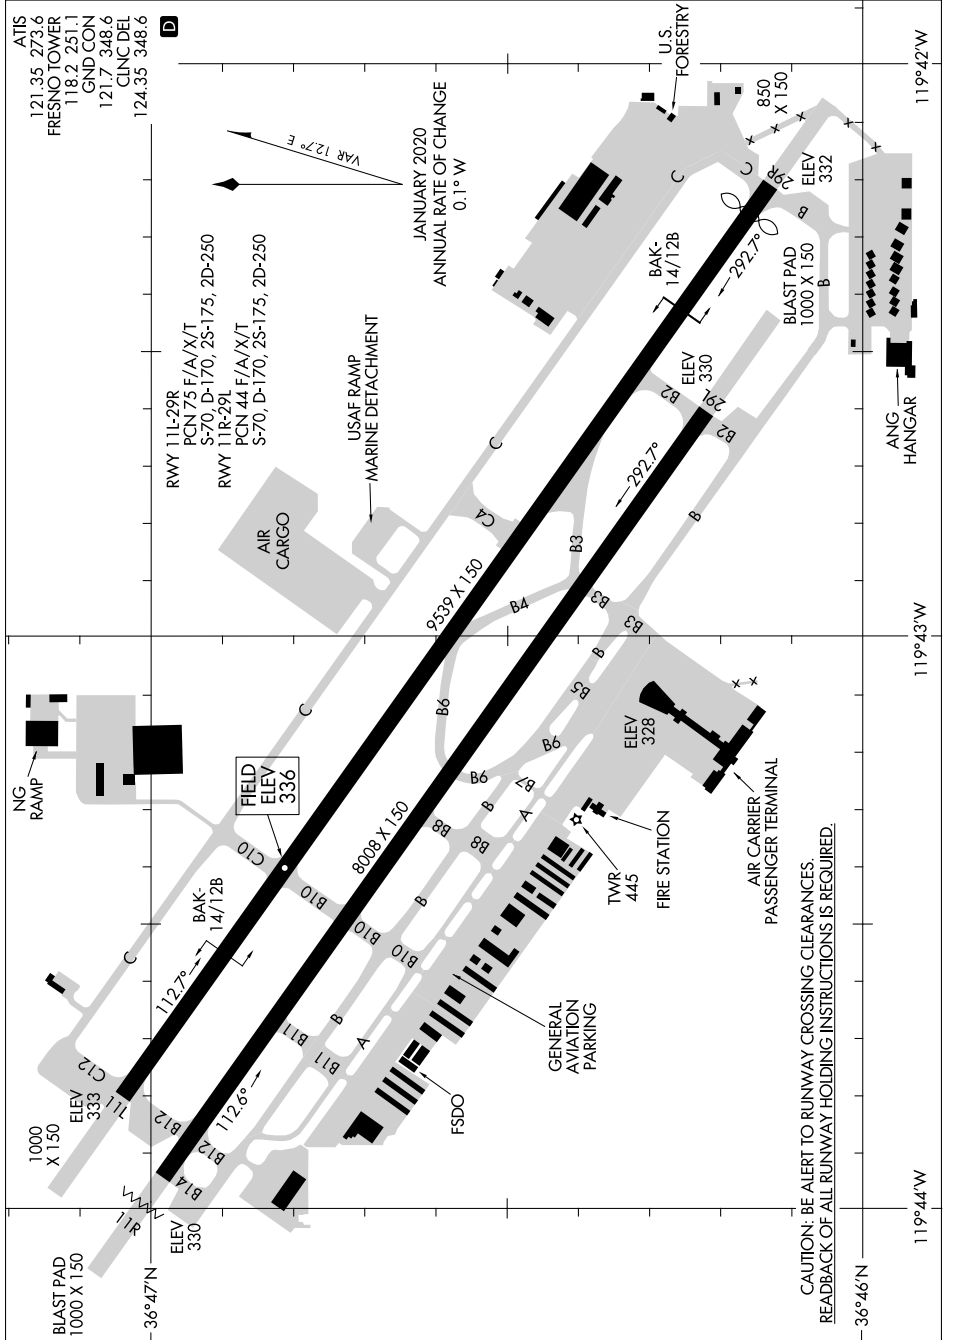

AIRPORT DIAGRAM

AL-162 (FAA)

FRESNO YOSEMITE INTL (FAT)
FRESNO, CALIFORNIA

SW-2, 04 NOV 2021 to 02 DEC 2021

SW-2, 04 NOV 2021 to 02 DEC 2021

AIRPORT DIAGRAM

FRESNO, CALIFORNIA
FRESNO YOSEMITE INTL (FAT)

CAUTION: BE ALERT TO RUNWAY CROSSING CLEARANCES.
READBACK OF ALL RUNWAY HOLDING INSTRUCTIONS IS REQUIRED.