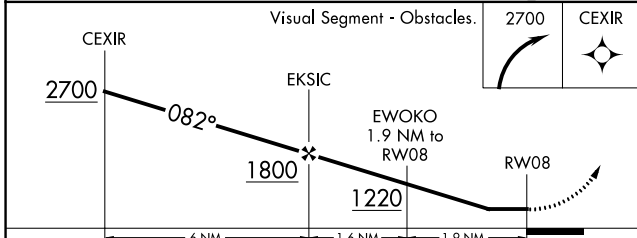

RNAV (GPS) RWY 8

PENNRIDGE (CKZ)

APP CRS 082°	Rwy Idg TDZE Apt Elev	3945 559 568
------------------------	-----------------------------	---

RNP APCH.			MISSED APPROACH: Climbing right turn to 2700 direct CEXIR and hold.
▼ Rwy 8 helicopter visibility reduction below ¾ SM NA.			
AWOS-3 126.325	PHILADELPHIA APP CON 123.8 291.7	CLNC DEL 118.55	UNICOM 123.0 (CTAF) 0

ELEV 568	TDZE 559
----------	----------

CATEGORY	A	B	C	D
LNVA MDA	1140-1	581 (600-1)	1140-1¼ 581 (600-1¼)	NA
CIRCLING	1260-1	692 (700-1)	1260-2 692 (700-2)	NA

NE-4, 07 OCT 2021 to 04 NOV 2021

NE-4, 07 OCT 2021 to 04 NOV 2021