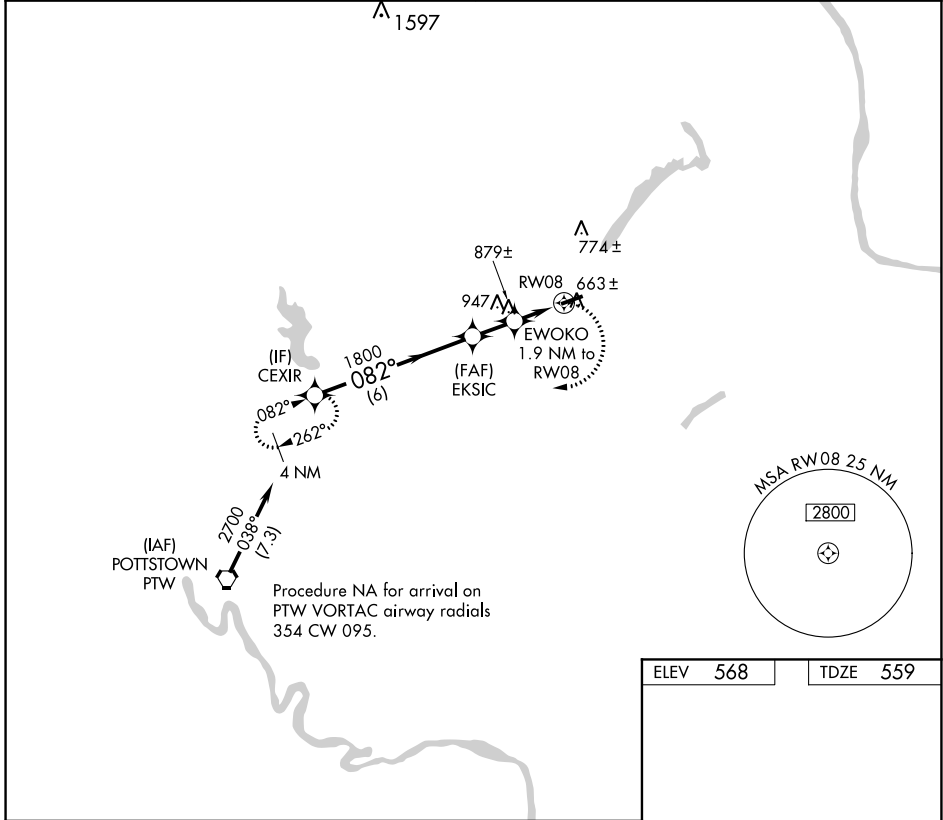

RNAV (GPS) RWY 8

PENNRIDGE (CKZ)

APP CRS 082°	Rwy Idg TDZE Apt Elev	3945 559 568
------------------------	-----------------------------	---

RNP APCH.			MISSED APPROACH: Climbing right turn to 2700 direct CEXIR and hold.
▼ Rwy 8 helicopter visibility reduction below ¾ SM NA.			
AWOS-3 126.325	PHILADELPHIA APP CON 123.8 291.7	CLNC DEL 118.55	UNICOM 123.0 (CTAF) 0

ELEV 568	TDZE 559
----------	----------

CATEGORY	A	B	C	D
LNVA MDA	1140-1	581 (600-1)	1140-1¼ 581 (600-1¼)	NA
CIRCLING	1260-1	692 (700-1)	1260-2 692 (700-2)	NA

NE-4, 07 OCT 2021 to 04 NOV 2021

NE-4, 07 OCT 2021 to 04 NOV 2021