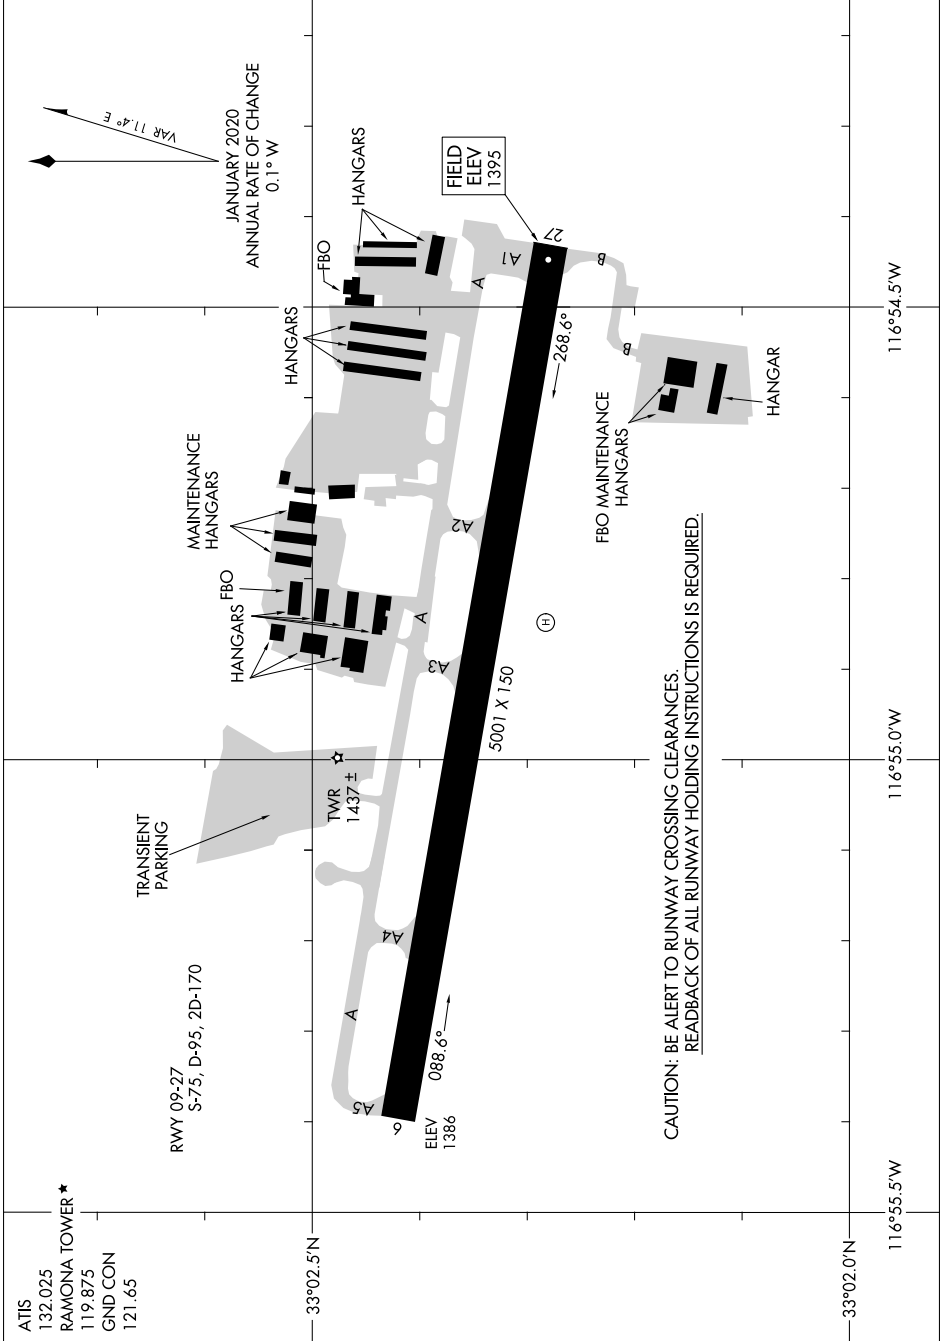

AIRPORT DIAGRAM

AL-6667 (FAA)

RAMONA (RNM)
RAMONA, CALIFORNIA

SW-3, 07 OCT 2021 to 04 NOV 2021

116°54.5'W

116°55.0'W

116°55.5'W

SW-3, 07 OCT 2021 to 04 NOV 2021

AIRPORT DIAGRAM

RAMONA, CALIFORNIA
RAMONA (RNM)