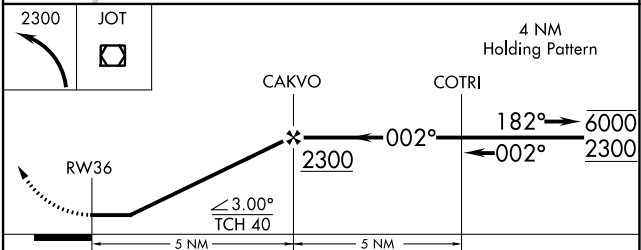

APP CRS 002°	Rwy Idg TDZE Apt Elev	N/A N/A 675
------------------------	-----------------------------	--

RNAV (GPS)-B

BOLINGBROOK'S CLOW INTL (1C5)

RNP APCH.		MISSED APPROACH: Climbing left turn to 2300 direct JOT VOR/DME and hold.
Procedure NA at night. Use Lewis University altimeter setting.		
LOT AWOS-3 118.525	CHICAGO APP CON 119.35 354.075	CTAF 122.9 0

CATEGORY	A	B	C	D
CIRCLING	1160-1 485 (500-1)	1220-1 545 (600-1)	NA	

EC-3, 07 OCT 2021 to 04 NOV 2021

EC-3, 07 OCT 2021 to 04 NOV 2021