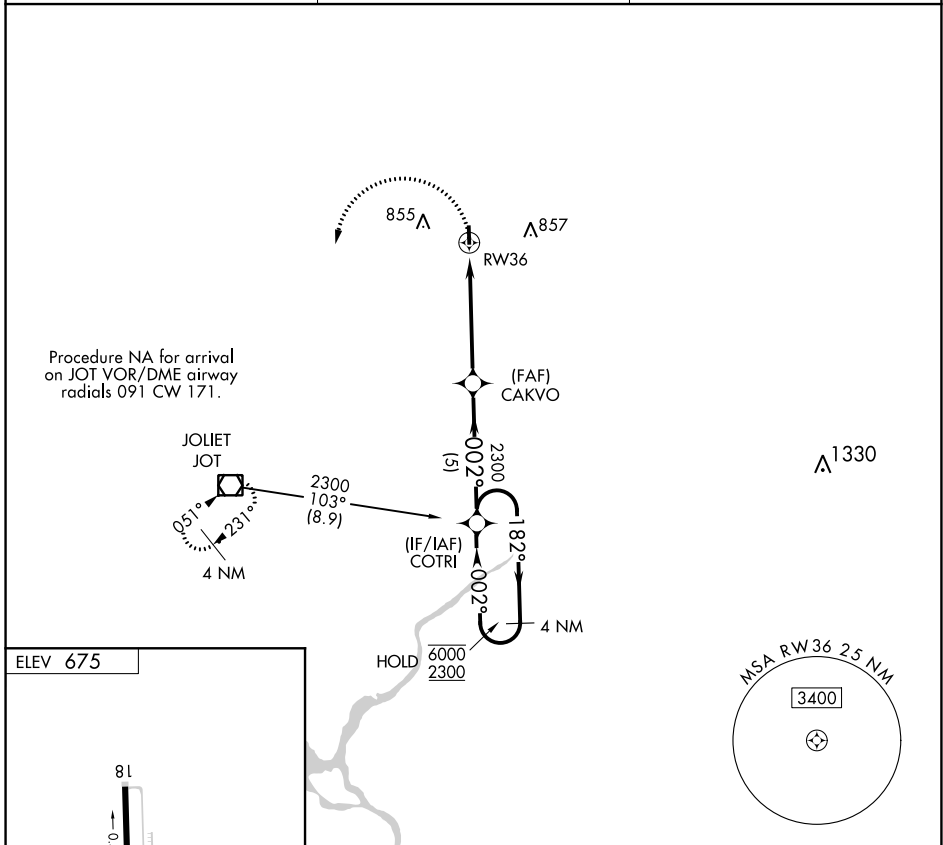

APP CRS 002°	Rwy Idg TDZE Apt Elev	N/A N/A 675
------------------------	-----------------------------	--

RNAV (GPS)-B

BOLINGBROOK'S CLOW INTL (1C5)

RNP APCH.		MISSED APPROACH: Climbing left turn to 2300 direct JOT VOR/DME and hold.
Procedure NA at night. Use Lewis University altimeter setting.		
LOT AWOS-3 118.525	CHICAGO APP CON 119.35 354.075	CTAF 122.9 0

CATEGORY	A	B	C	D
CIRCLING	1160-1 485 (500-1)	1220-1 545 (600-1)	NA	

EC-3, 07 OCT 2021 to 04 NOV 2021

EC-3, 07 OCT 2021 to 04 NOV 2021