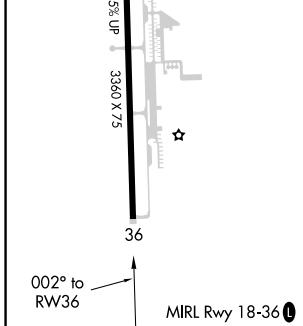

APP CRS 002°	Rwy Idg TDZE Apt Elev	N/A N/A 675
------------------------	-----------------------------	--

RNAV (GPS)-B

BOLINGBROOK'S CLOW INTL (1C5)

RNP APCH.		MISSED APPROACH: Climbing left turn to 2300 direct JOT VOR/DME and hold.
Procedure NA at night. Use Lewis University altimeter setting.		
LOT AWOS-3 118.525	CHICAGO APP CON 119.35 354.075	CTAF 122.9 0

CATEGORY	A	B	C	D
CIRCLING	1160-1 485 (500-1)	1220-1 545 (600-1)	NA	

EC-3, 07 OCT 2021 to 04 NOV 2021

EC-3, 07 OCT 2021 to 04 NOV 2021