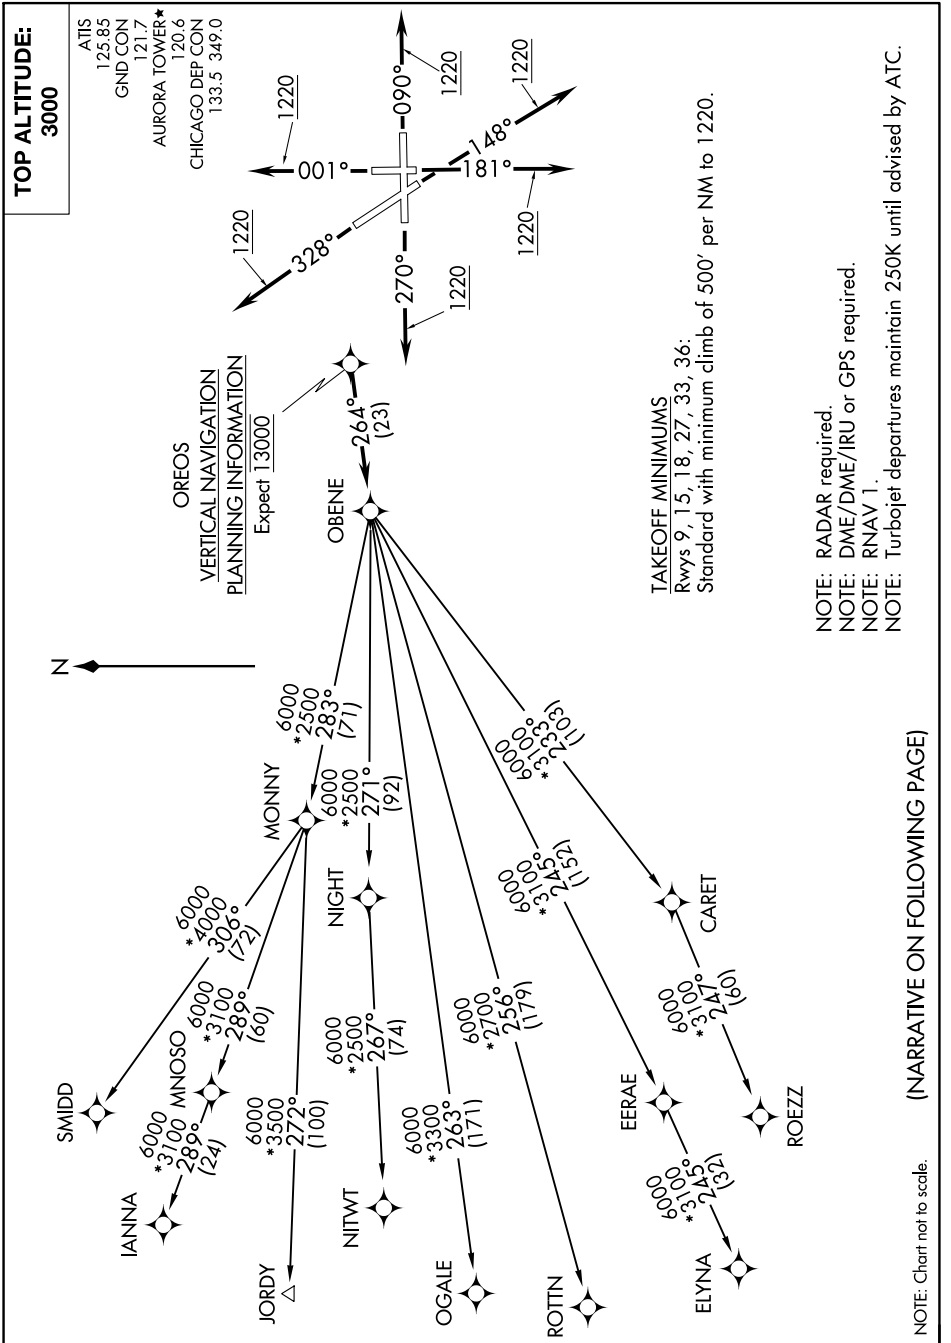

(OBENE3.OBENE) 18312

OBENE THREE DEPARTURE (RNAV) AL-5103 (FAA)

AURORA MUNI (ARR)
CHICAGO/AURORA, ILLINOIS

EC-3, 07 OCT 2021 to 04 NOV 2021

OBENE THREE DEPARTURE (RNAV)
(OBENE3.OBENE) 08NOV18

CHICAGO/AURORA, ILLINOIS
AURORA MUNI (ARR)

EC-3, 07 OCT 2021 to 04 NOV 2021