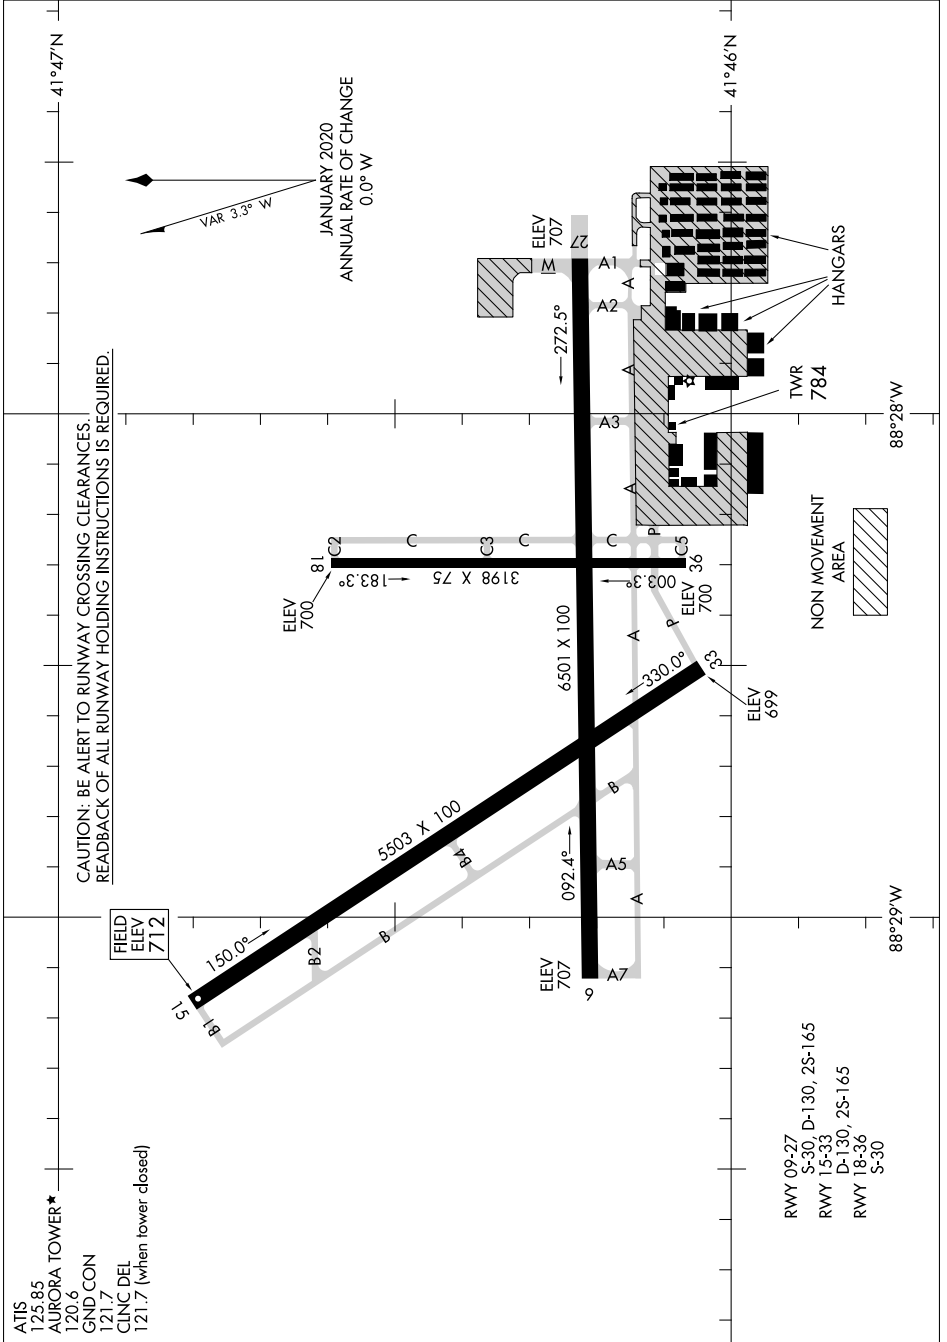

AIRPORT DIAGRAM

AL-5103 (FAA)

AURORA MUNI (ARR)
CHICAGO/AURORA, ILLINOIS

EC-3, 07 OCT 2021 to 04 NOV 2021

EC-3, 07 OCT 2021 to 04 NOV 2021

AIRPORT DIAGRAM

CHICAGO/AURORA, ILLINOIS
AURORA MUNI (ARR)