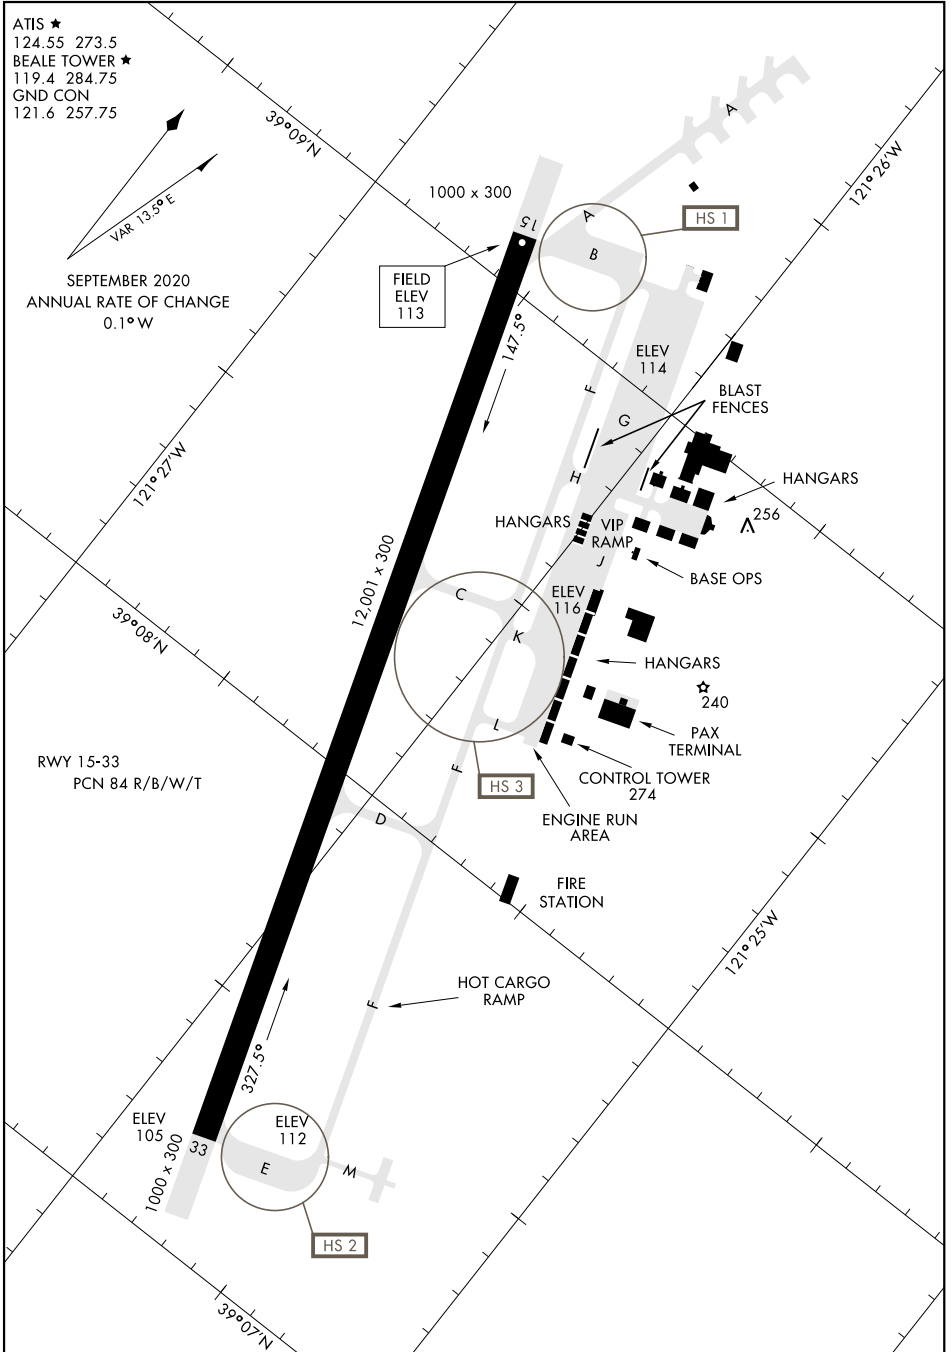

AIRPORT DIAGRAM

AFD-771 [USAF]

BEALE AFB (KBAB)
MARYSVILLE, CALIFORNIA

ATIS ★
 124.55 273.5
 BEALE TOWER ★
 119.4 284.75
 GND CON
 121.6 257.75

SEPTEMBER 2020
 ANNUAL RATE OF CHANGE
 0.1° W

RWY 15-33
 PCN 84 R/B/W/T

SW-2, 07 OCT 2021 to 04 NOV 2021

SW-2, 07 OCT 2021 to 04 NOV 2021

AIRPORT DIAGRAM

MARYSVILLE, CALIFORNIA
BEALE AFB (KBAB)