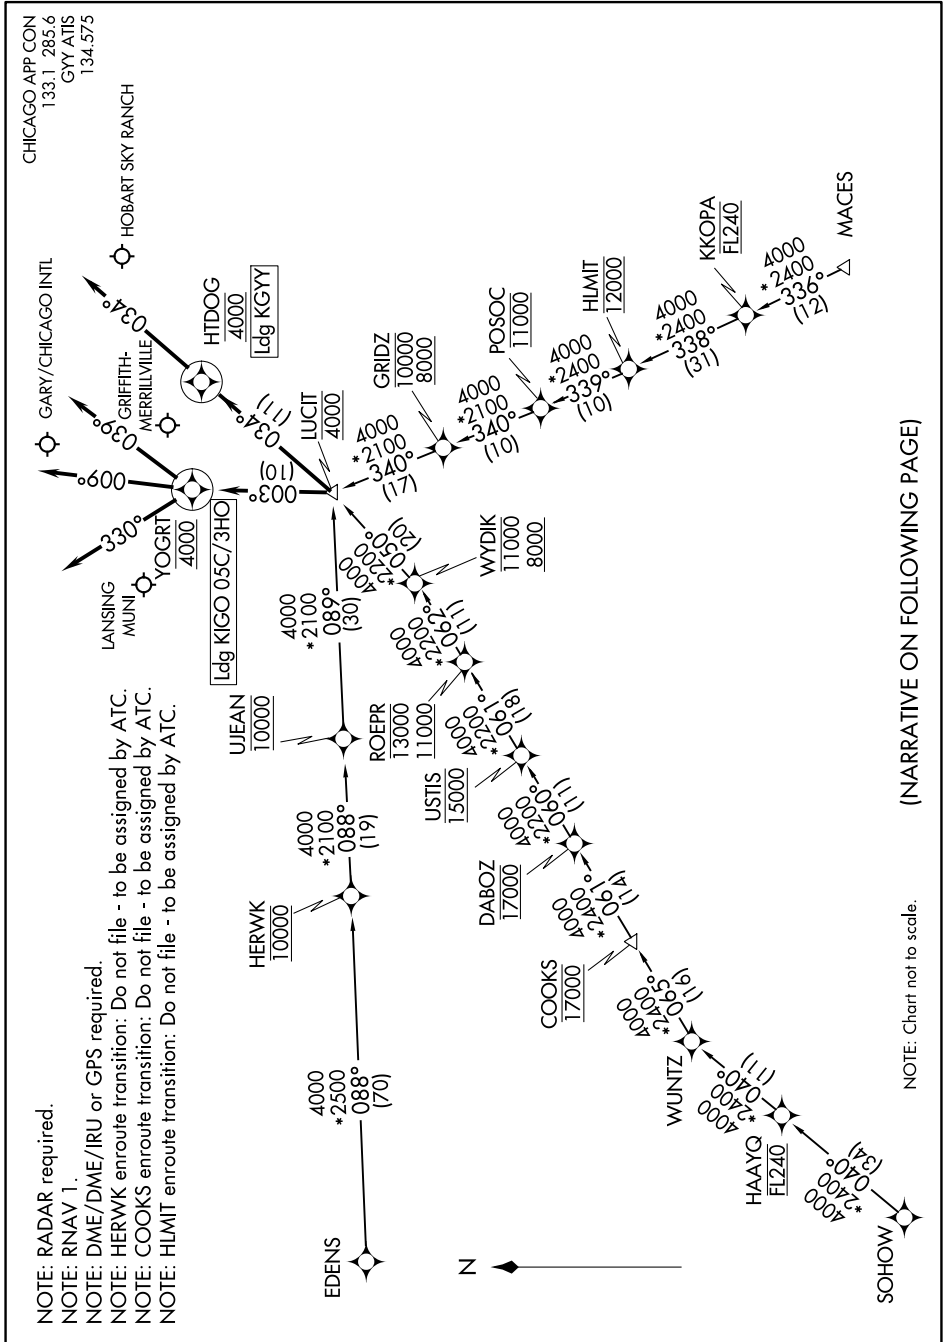

LUCIT TWO ARRIVAL (RNAV)

GARY, INDIANA

EC-2, 07 OCT 2021 to 04 NOV 2021

(NARRATIVE ON FOLLOWING PAGE)

NOTE: Chart not to scale.

EC-2, 07 OCT 2021 to 04 NOV 2021

LUCIT TWO ARRIVAL (RNAV)

GARY, INDIANA