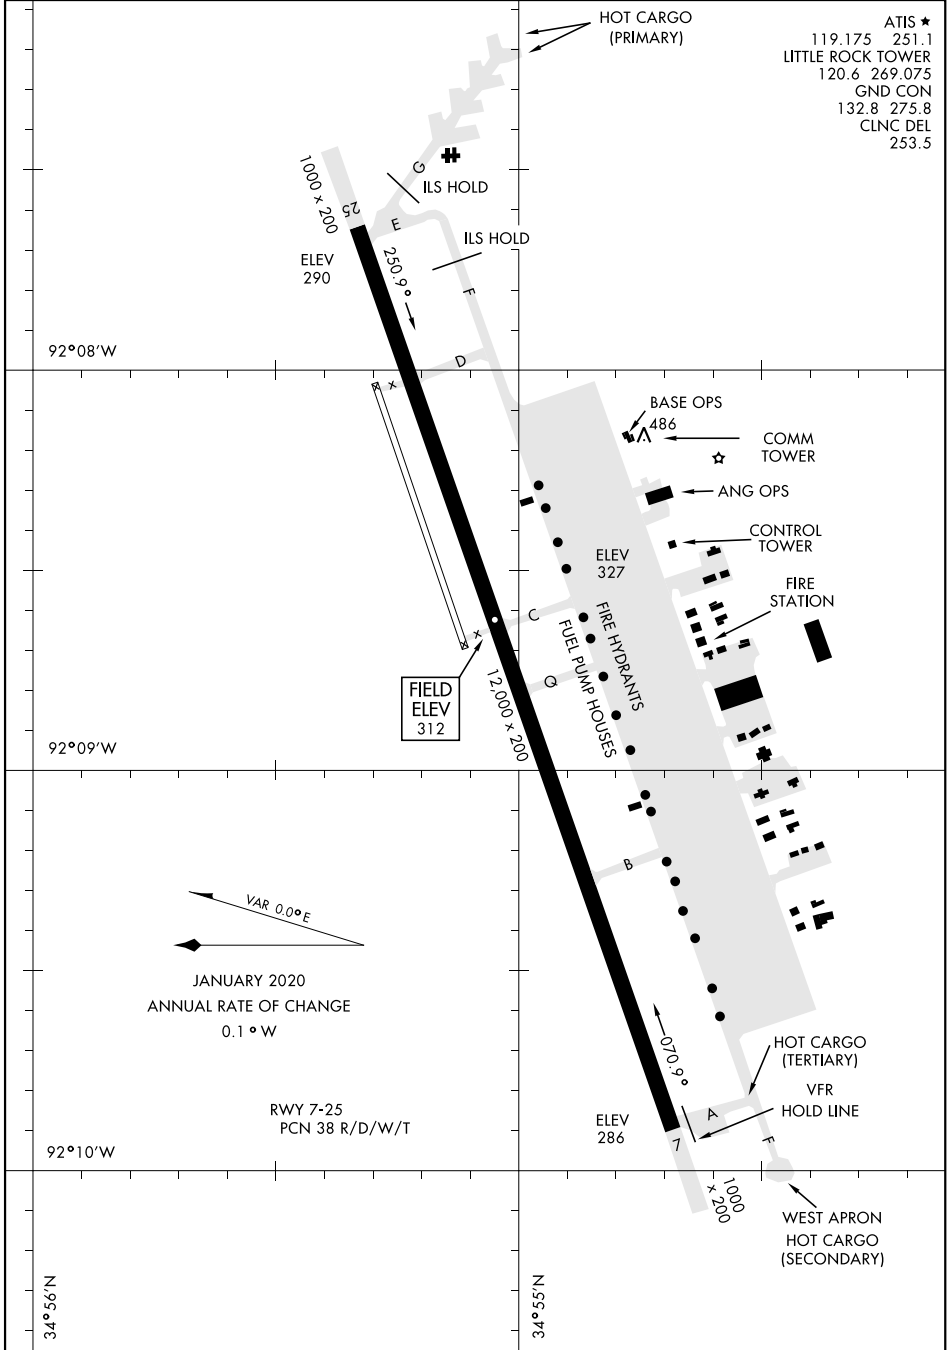

AIRPORT DIAGRAM

AFD-738 [USAF]

LITTLE ROCK AFB (KLRF)

JACKSONVILLE, ARKANSAS

ATIS ★ 119.175 251.1
 LITTLE ROCK TOWER 120.6 269.075
 GND CON 132.8 275.8
 CLNC DEL 253.5

SC-1, 07 OCT 2021 to 04 NOV 2021

SC-1, 07 OCT 2021 to 04 NOV 2021

AIRPORT DIAGRAM

JACKSONVILLE, ARKANSAS

LITTLE ROCK AFB (KLRF)