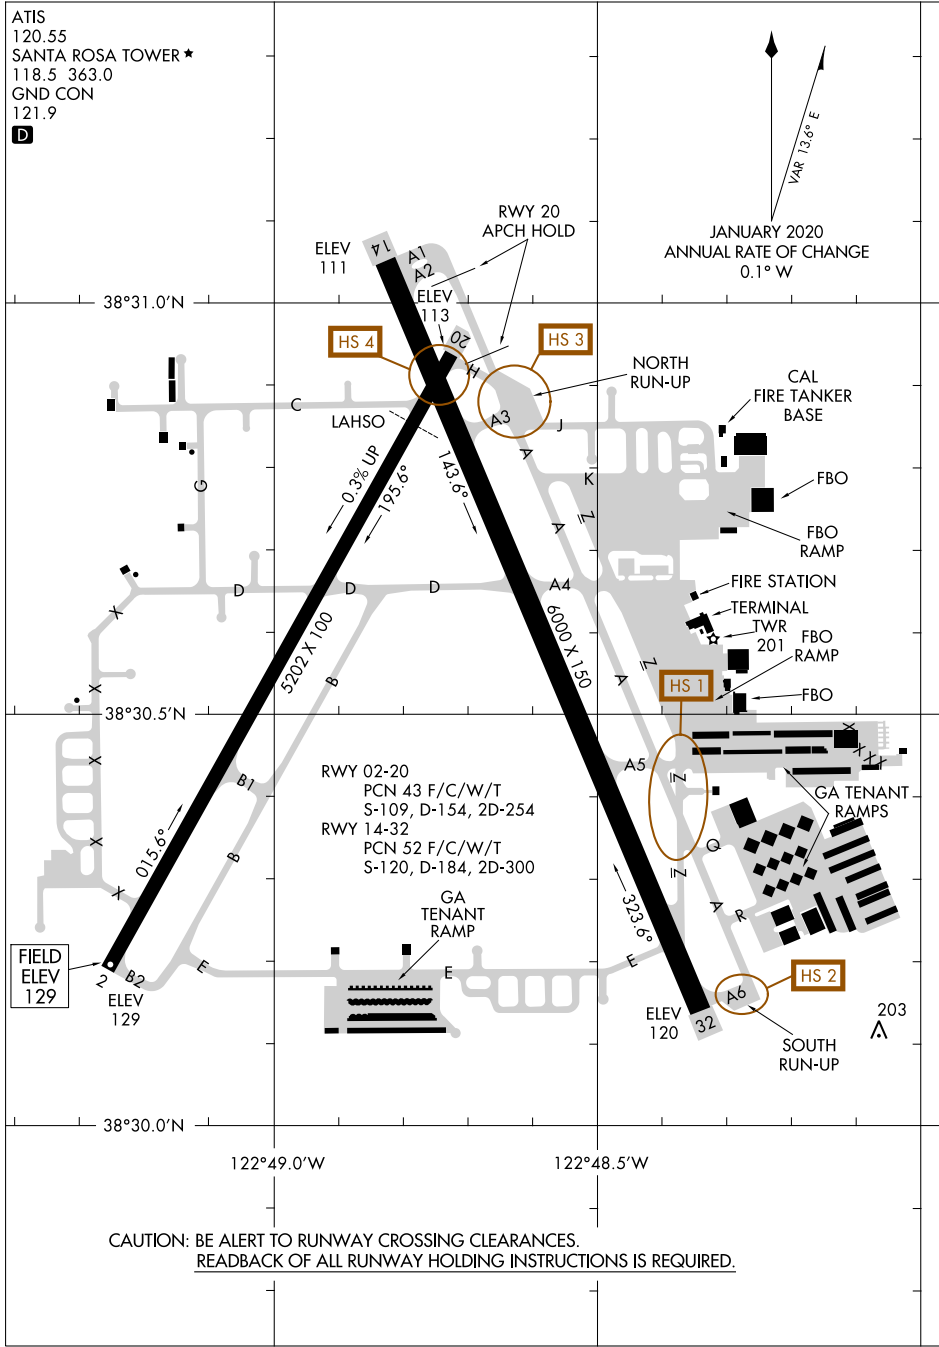

AIRPORT DIAGRAM

ATIS
120.55
SANTA ROSA TOWER ★
118.5 363.0
GND CON
121.9
D

SW-2, 07 OCT 2021 to 04 NOV 2021

SW-2, 07 OCT 2021 to 04 NOV 2021

CAUTION: BE ALERT TO RUNWAY CROSSING CLEARANCES.
READBACK OF ALL RUNWAY HOLDING INSTRUCTIONS IS REQUIRED.