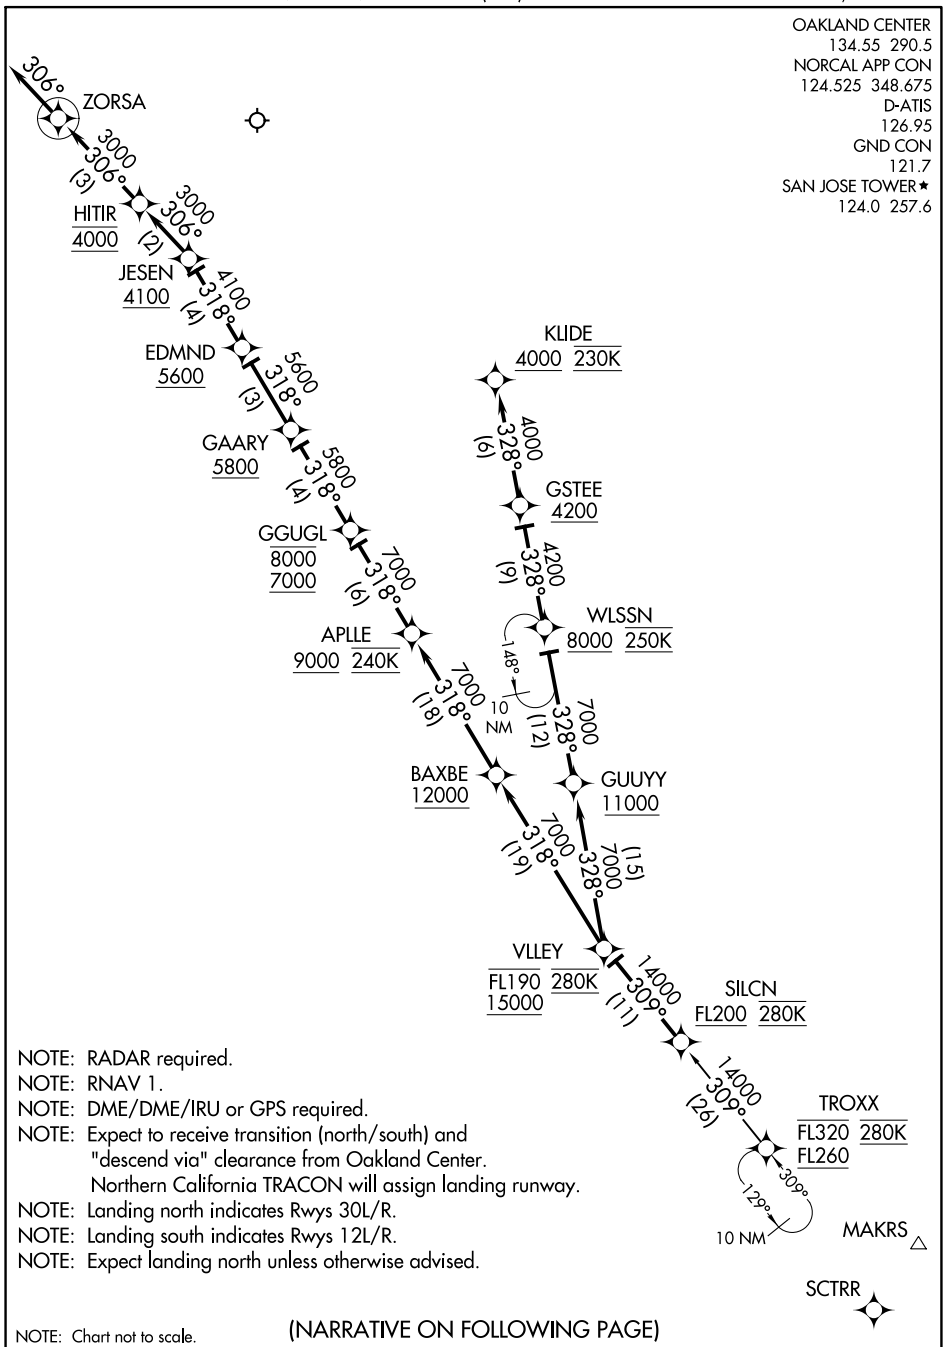

(SILCN.SILCN5) 21168

NOTE: RADAR required.

NOTE: RNAV 1.

NOTE: DME/DME/IRU or GPS required.

NOTE: Expect to receive transition (north/south) and "descend via" clearance from Oakland Center.

Northern California TRACON will assign landing runway.

NOTE: Landing north indicates Rwy 30L/R.

NOTE: Landing south indicates Rwy 12L/R.

NOTE: Expect landing north unless otherwise advised.

NOTE: Chart not to scale.

(NARRATIVE ON FOLLOWING PAGE)

# SILCN FIVE ARRIVAL(RNAV)

(SILCN.SILCN5) 17JUN21

SAN JOSE, CALIFORNIA

NORMAN Y MINETA SAN JOSE INTL(SJC)

SW-2, 07 OCT 2021 to 04 NOV 2021

SW-2, 07 OCT 2021 to 04 NOV 2021