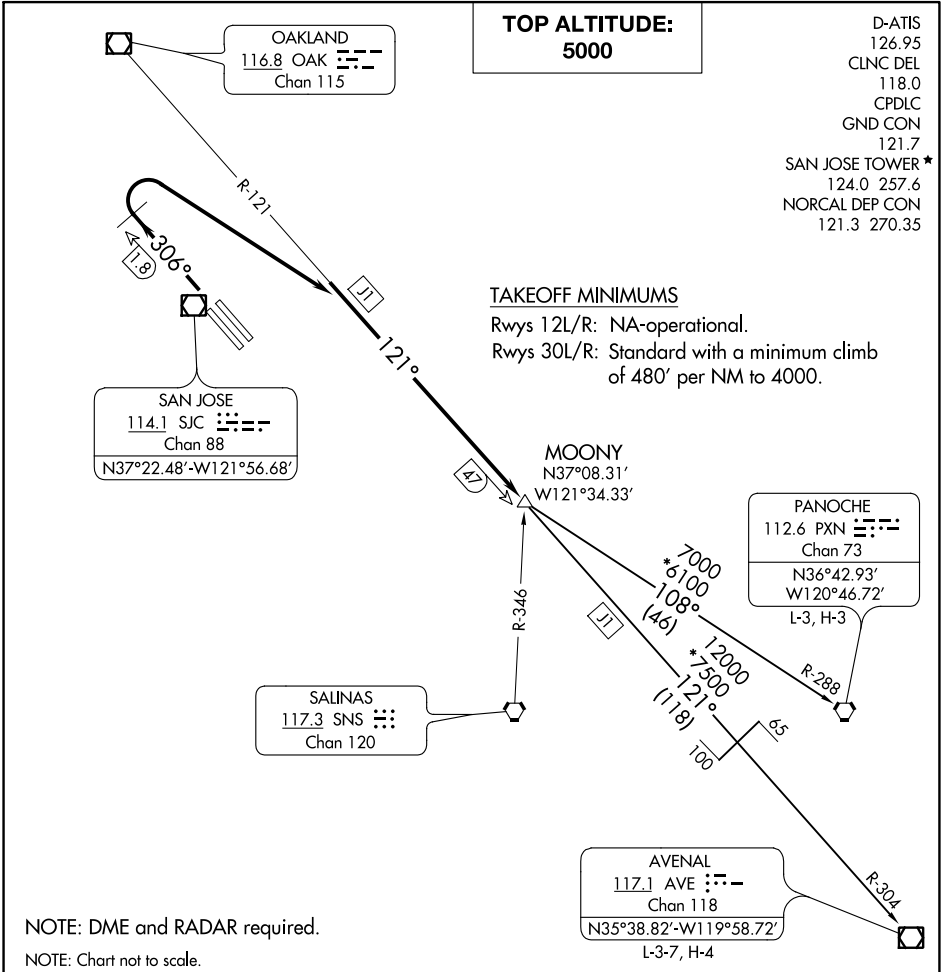

(SJC3.MOONY) 19227

SAN JOSE THREE DEPARTURE

AL-693 (FAA)

NORMAN Y MINETA SAN JOSE INTL (SJC)
SAN JOSE, CALIFORNIA

NOTE: DME and RADAR required.

NOTE: Chart not to scale.

DEPARTURE ROUTE DESCRIPTION

TAKEOFF RUNWAYS 30L/R: Climb heading 306° to SJC 1.8 DME NW of SJC VOR/DME, then turn right to intercept and proceed on OAK R-121 to MOONY INT, thence. . .

. . . on (transition) or (assigned route). Maintain 5000, expect clearance to filed altitude ten minutes after departure.

AVENAL TRANSITION (SJC3.AVE): From over MOONY INT on OAK R-121 and AVE R-304 to AVE VOR/DME.

PANOCHÉ TRANSITION (SJC3.PXN): From over MOONY INT on PXN R-288 to PXN VORTAC.

SAN JOSE THREE DEPARTURE

(SJC3.MOONY) 15AUG19

SAN JOSE, CALIFORNIA
NORMAN Y MINETA SAN JOSE INTL (SJC)

SW-2, 07 OCT 2021 to 04 NOV 2021

SW-2, 07 OCT 2021 to 04 NOV 2021