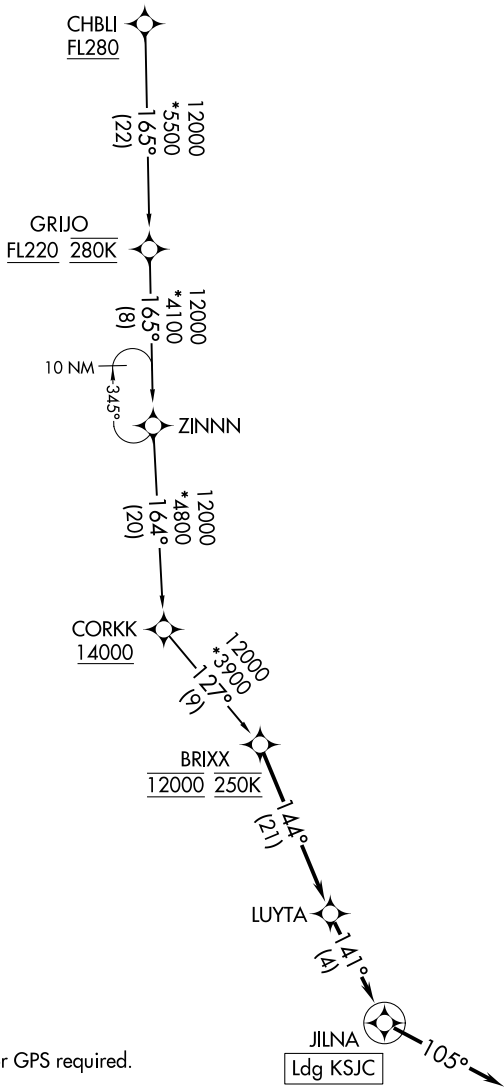

(BRXX.BRXX3) 21168

BRXX THREE ARRIVAL (RNAV)

AL-693 (FAA)

NORMAN Y MINETA SAN JOSE INTL (SJC)
SAN JOSE, CALIFORNIA

OAKLAND CENTER
125.85 323.0
NORCAL APP CON
133.95 317.6
D-ATIS
126.95
GND CON
121.7
SAN JOSE TOWER*
124.0 257.6

NOTE: RADAR required.
NOTE: RNAV 1.
NOTE: DME/DME/IRU or GPS required.

NOTE: Chart not to scale.

ARRIVAL ROUTE DESCRIPTION

CHBLI TRANSITION (CHBLI.BRXX3)

From BRXX on track 144° to LUYTA, then on track 141° to JILNA, then on heading 105° or as assigned by ATC. Expect RADAR vectors to final approach course.

BRXX THREE ARRIVAL (RNAV)

(BRXX.BRXX3) 17JUN21

SAN JOSE, CALIFORNIA
NORMAN Y MINETA SAN JOSE INTL (SJC)

SW-2, 07 OCT 2021 to 04 NOV 2021

SW-2, 07 OCT 2021 to 04 NOV 2021