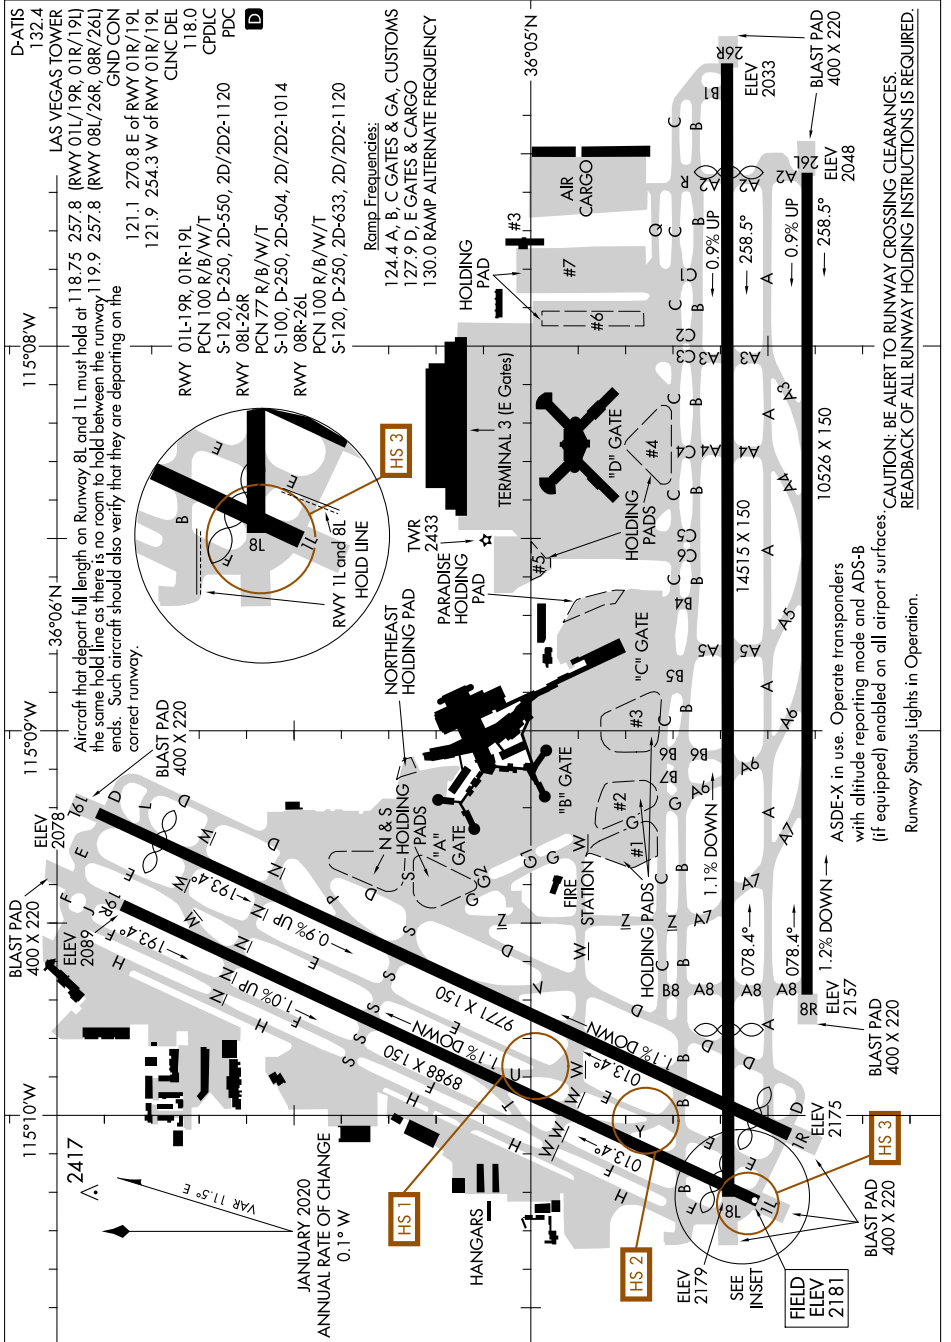

AIRPORT DIAGRAM

AL-662 (FAA)

HARRY REID INTL (LAS)
LAS VEGAS, NEVADA

SW-4, 07 OCT 2021 to 04 NOV 2021

AIRPORT DIAGRAM

LAS VEGAS, NEVADA
HARRY REID INTL (LAS)

SW-4, 07 OCT 2021 to 04 NOV 2021