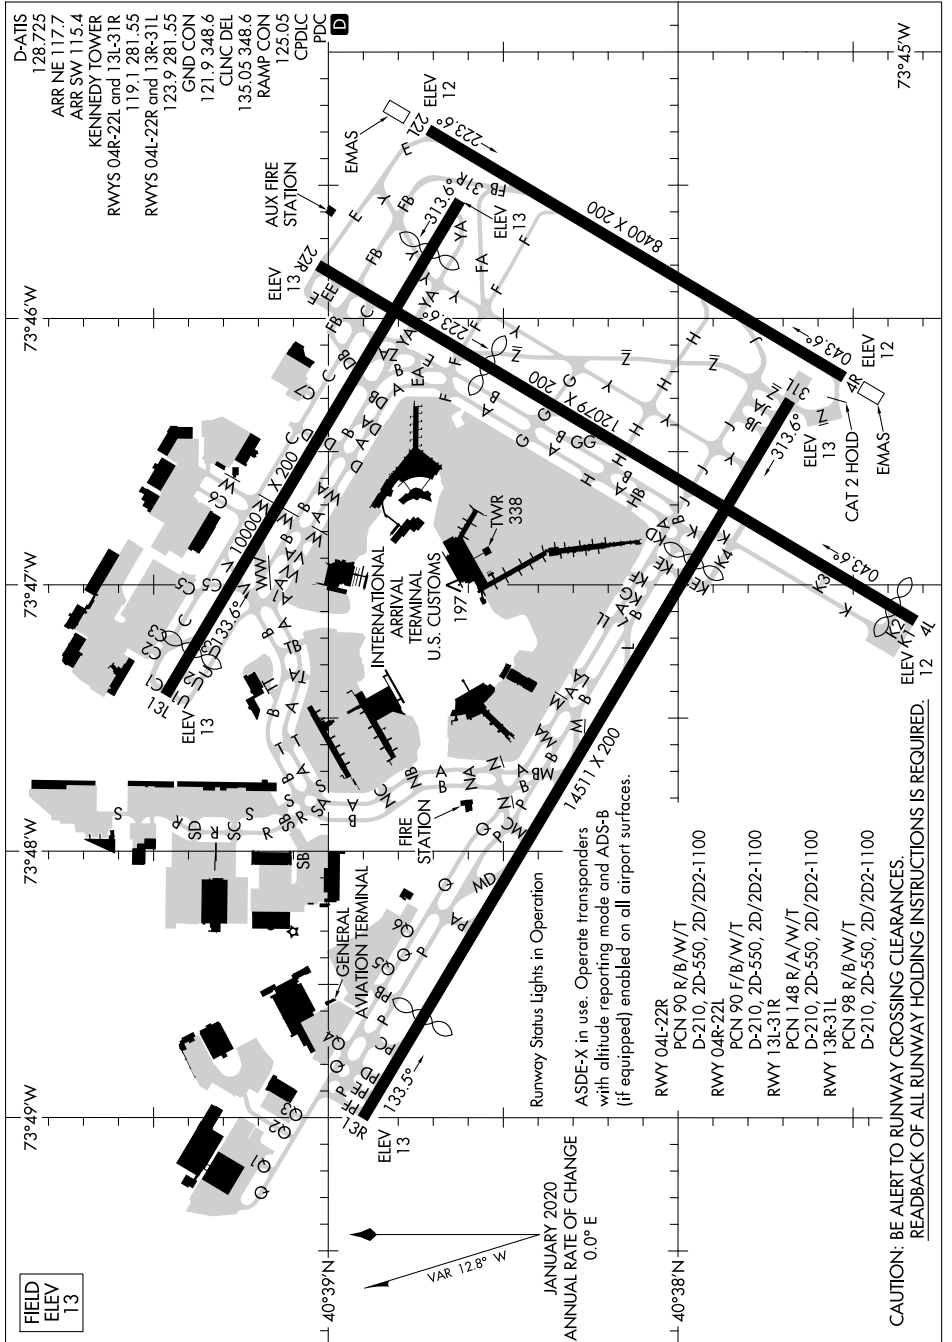

AIRPORT DIAGRAM

JOHN F KENNEDY INTL (JFK)
NEW YORK, NEW YORK

AL-610 (FAA)

NE-2, 07 OCT 2021 to 04 NOV 2021

NE-2, 07 OCT 2021 to 04 NOV 2021