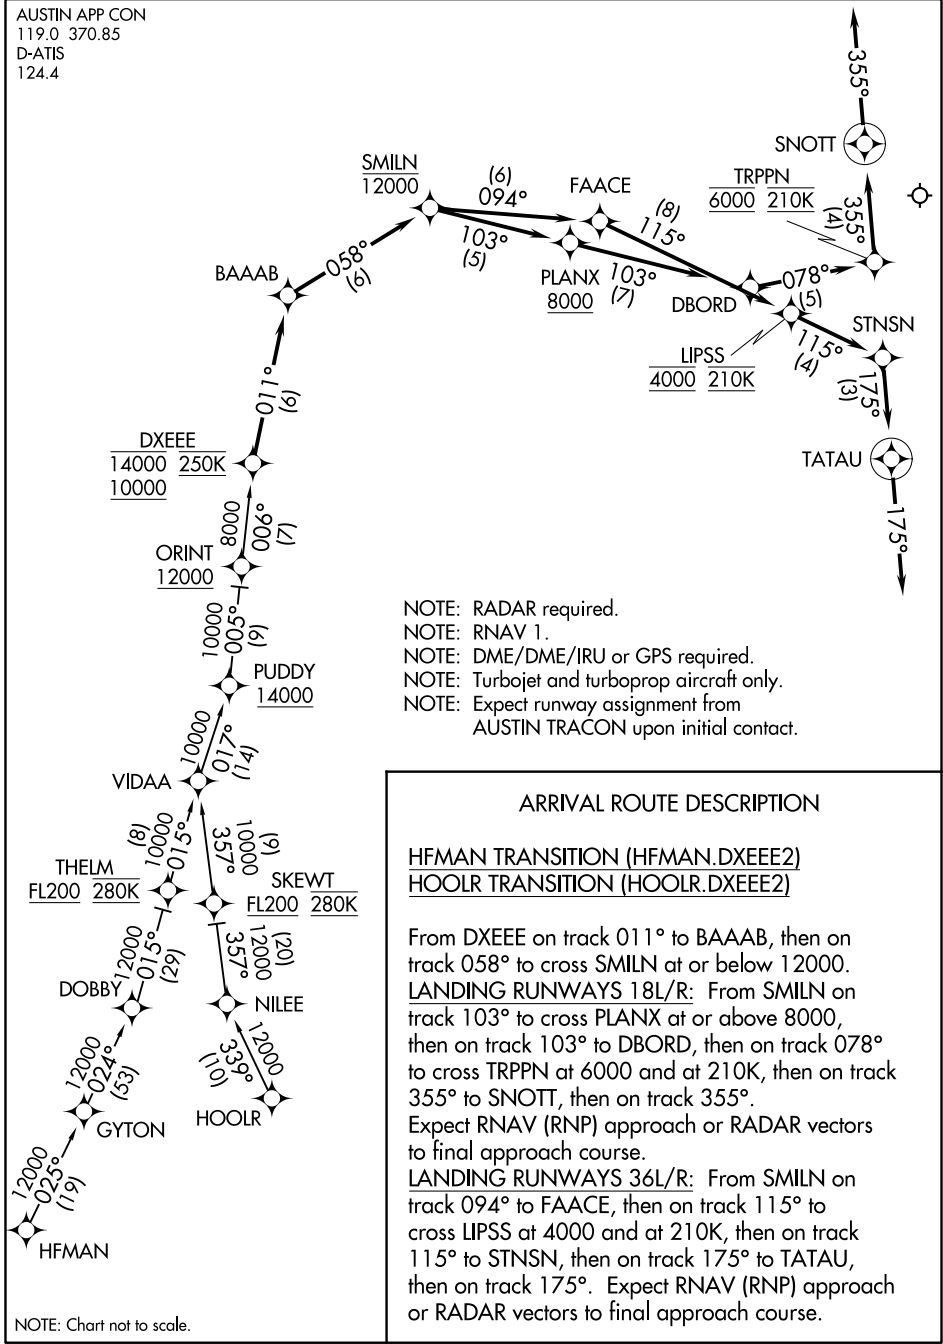

DXEE TWO ARRIVAL (RNAV)

AUSTIN APP CON
119.0 370.85
D-ATIS
124.4

NOTE: Chart not to scale.

SC-3, 07 OCT 2021 to 04 NOV 2021

SC-3, 07 OCT 2021 to 04 NOV 2021