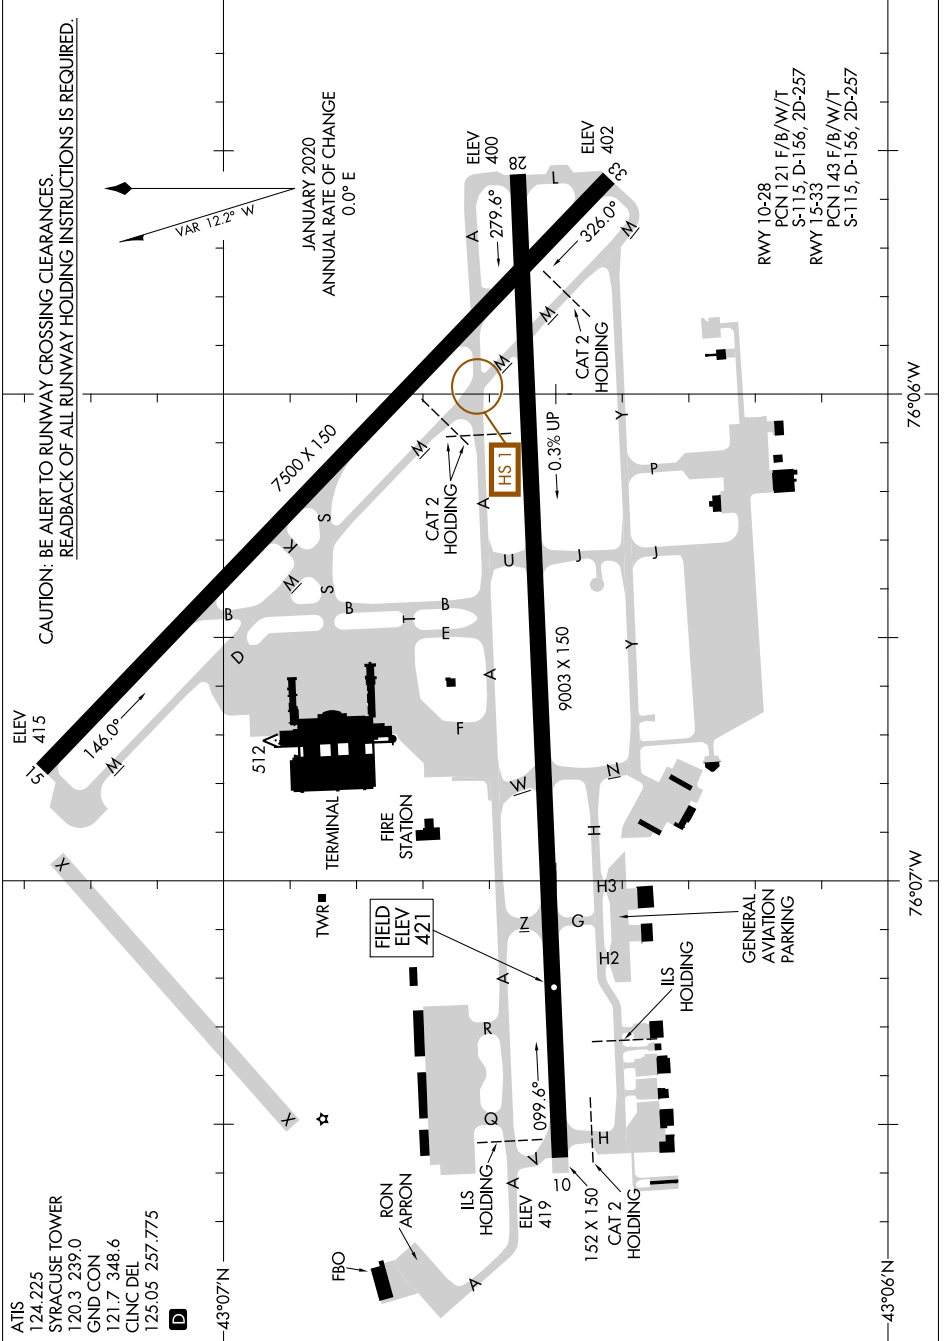

AIRPORT DIAGRAM

AL-411 (FAA)

SYRACUSE HANCOCK INTL (SYR)
SYRACUSE, NEW YORK

NE-2, 07 OCT 2021 to 04 NOV 2021

NE-2, 07 OCT 2021 to 04 NOV 2021

AIRPORT DIAGRAM

SYRACUSE, NEW YORK
SYRACUSE HANCOCK INTL (SYR)