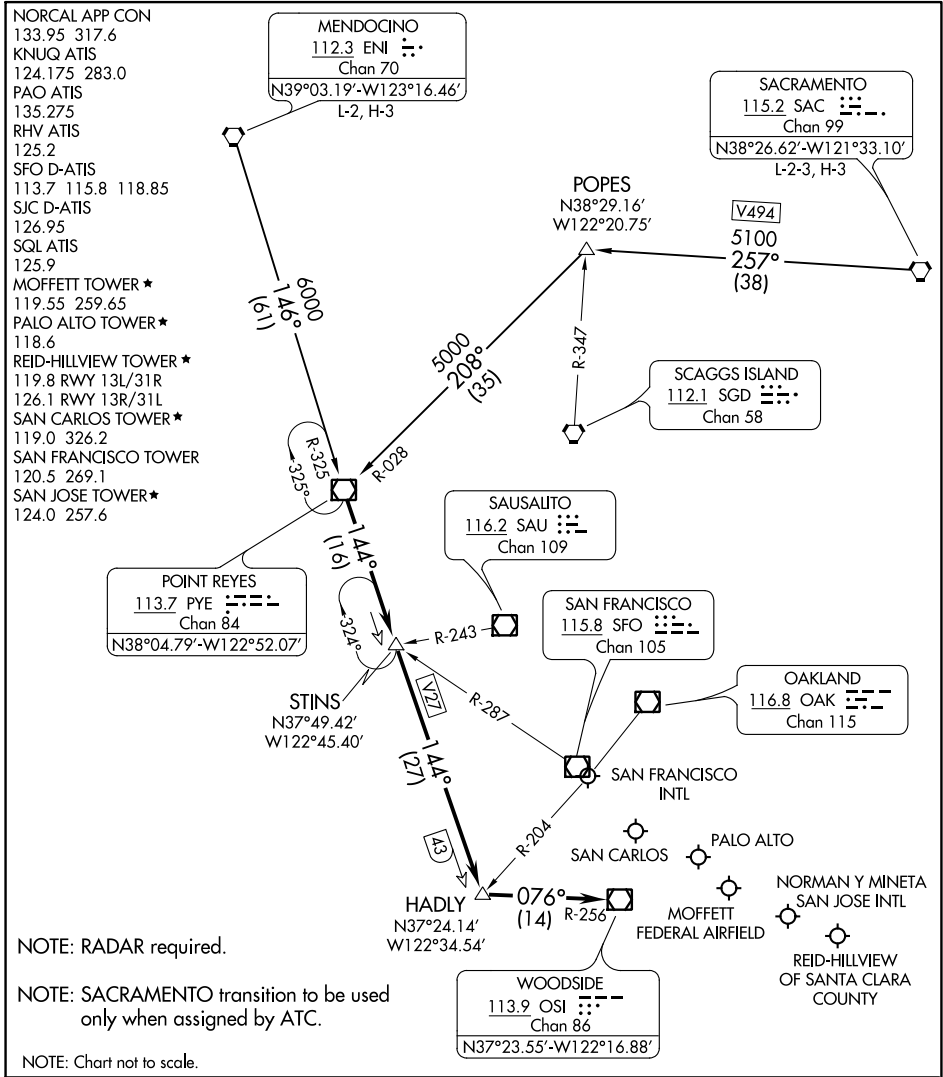

(PYE.PYE3) 21224

POINT REYES THREE ARRIVAL

AL-375 (FAA)

SAN FRANCISCO, CALIFORNIA

SW-2, 07 OCT 2021 to 04 NOV 2021

SW-2, 07 OCT 2021 to 04 NOV 2021

ARRIVAL ROUTE DESCRIPTION

MENDOCINO TRANSITION (ENI.PYE3): From over ENI VORTAC on ENI R-146 and PYE R-325 to PYE VOR/DME. Thence. . .

SACRAMENTO TRANSITION (SAC.PYE3): From over SAC VORTAC on SAC R-257 and PYE R-028 to PYE VOR/DME. Thence. . .

. . . From over PYE VOR/DME on PYE R-144 to HADLY, then on OSI R-256 to OSI VOR/DME. Expect RADAR vectors to final approach course.

POINT REYES THREE ARRIVAL

(PYE.PYE3) 22JUN17

SAN FRANCISCO, CALIFORNIA