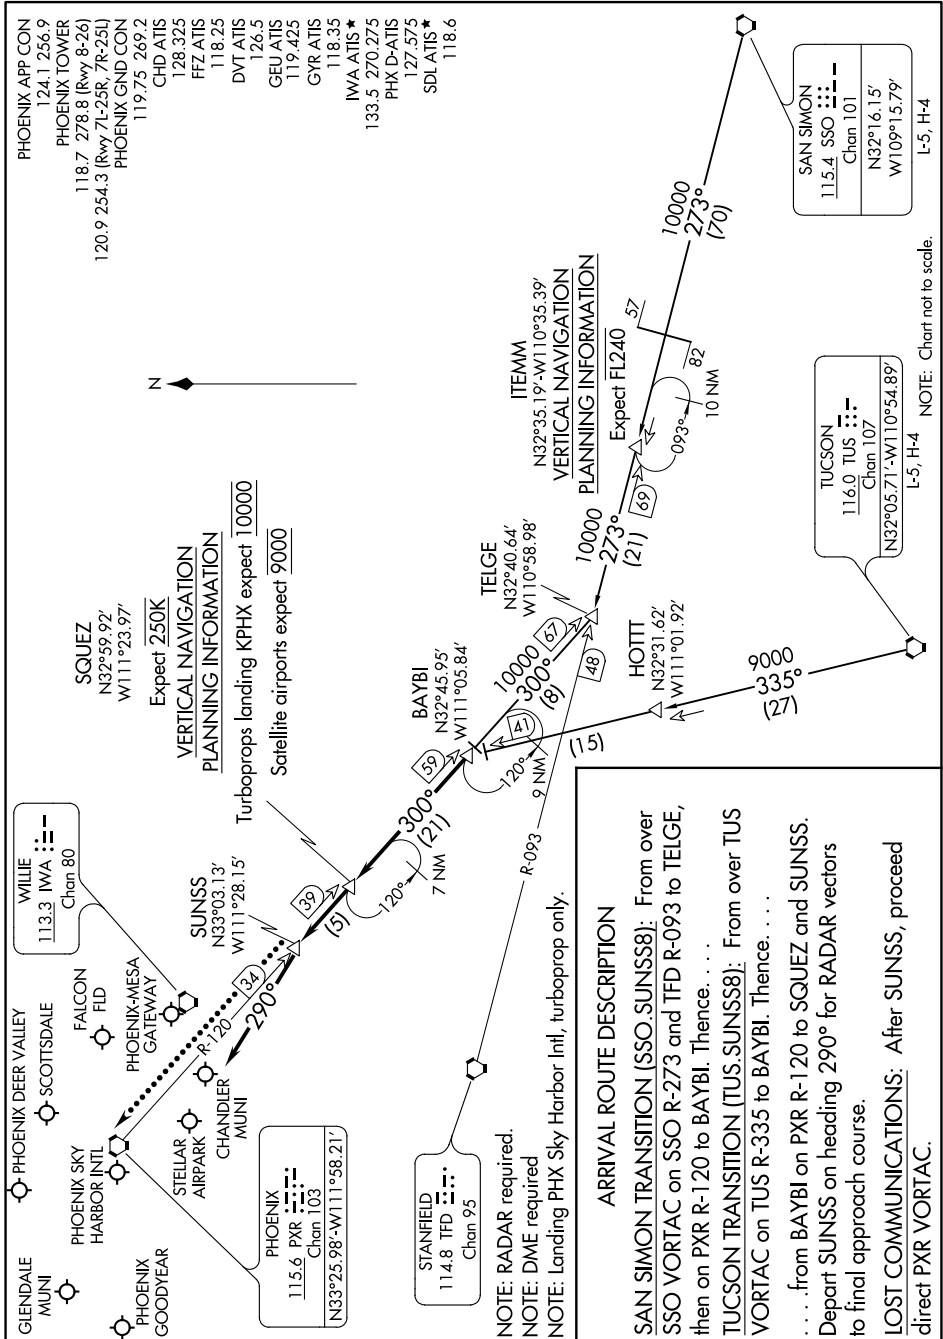

SUNSS EIGHT ARRIVAL

AL-322 (FAA)

PHOENIX, ARIZONA

SW-4, 07 OCT 2021 to 04 NOV 2021

SUNSS EIGHT ARRIVAL

PHOENIX, ARIZONA

SW-4, 07 OCT 2021 to 04 NOV 2021

NOTE: Chart not to scale.

L-5, H-4