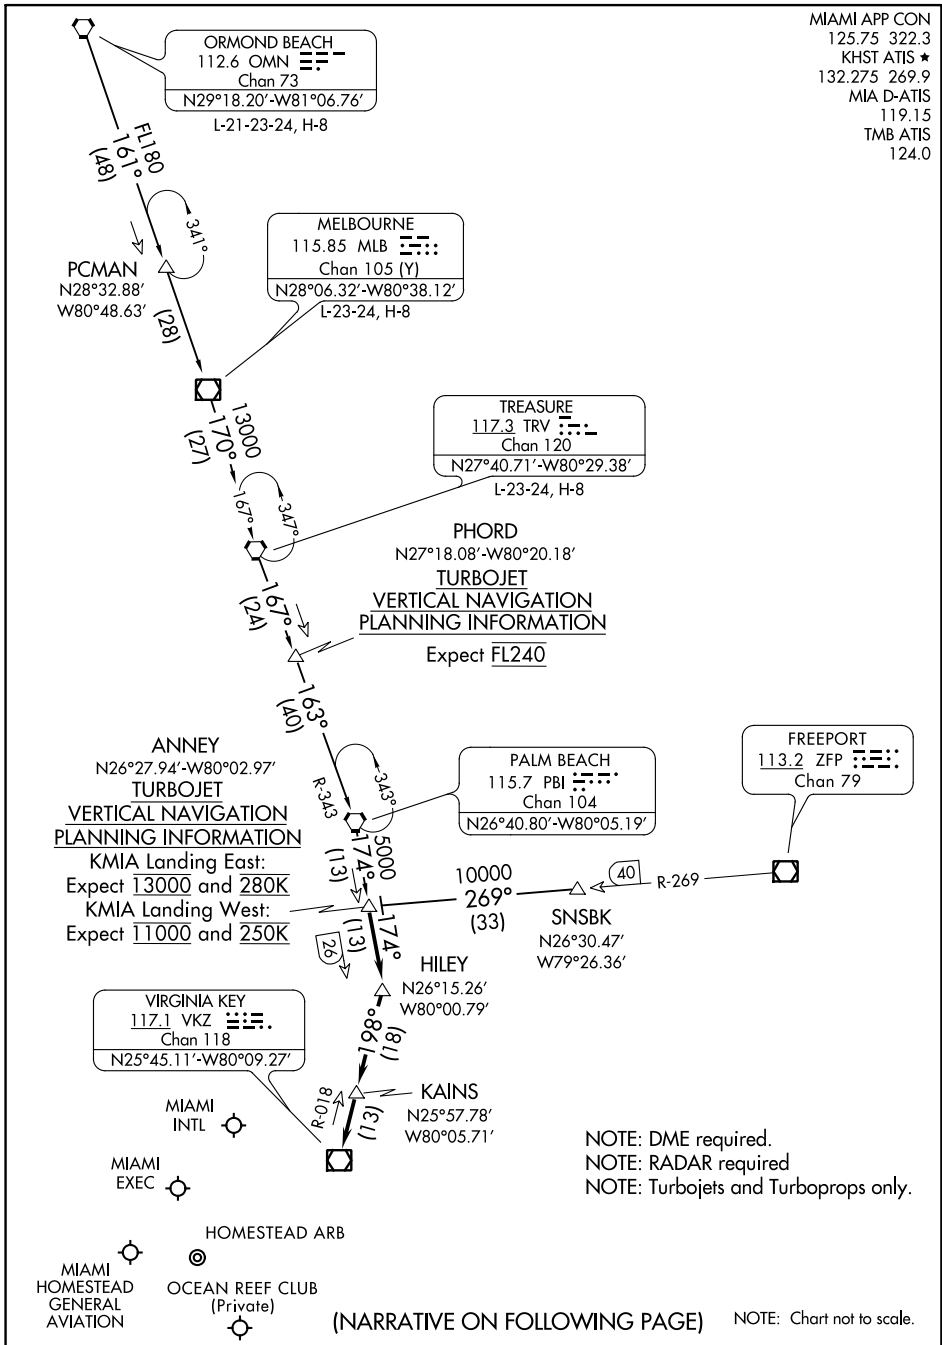

ANNEY FOUR ARRIVAL

MIAMI, FLORIDA

MIAMI APP CON
 125.75 322.3
 KHST ATIS ★
 132.275 269.9
 MIA D-ATIS
 119.15
 TMB ATIS
 124.0

SE-3, 07 OCT 2021 to 04 NOV 2021

SE-3, 07 OCT 2021 to 04 NOV 2021

(NARRATIVE ON FOLLOWING PAGE)

NOTE: Chart not to scale.

ANNEY FOUR ARRIVAL

MIAMI, FLORIDA