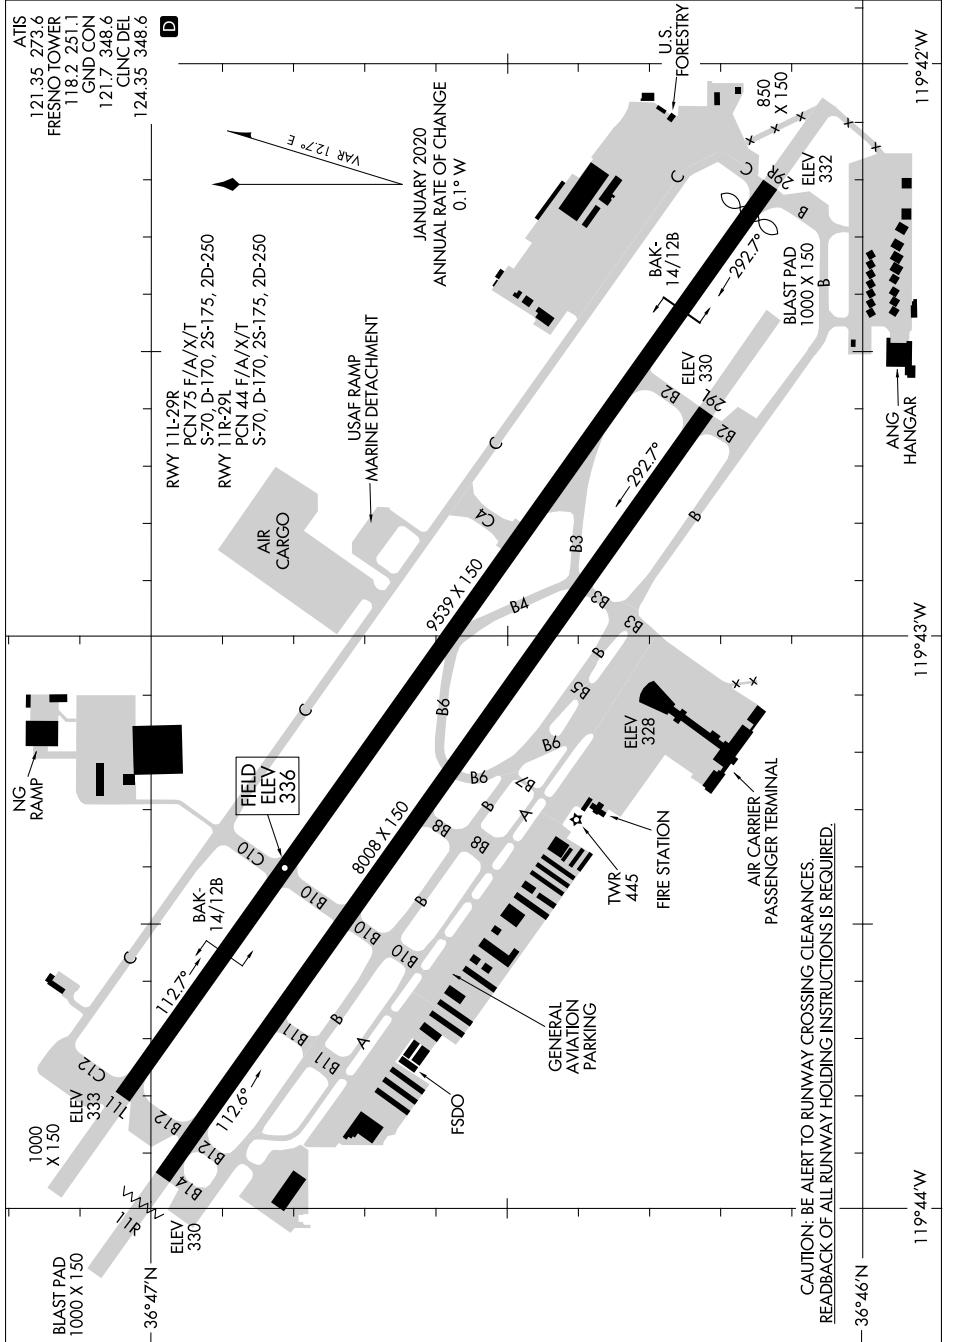

AIRPORT DIAGRAM

AL-162 (FAA)

FRESNO YOSEMITE INTL (FAT)
FRESNO, CALIFORNIA

SW-2, 07 OCT 2021 to 04 NOV 2021

SW-2, 07 OCT 2021 to 04 NOV 2021

AIRPORT DIAGRAM

CAUTION: BE ALERT TO RUNWAY CROSSING CLEARANCES.
READBACK OF ALL RUNWAY HOLDING INSTRUCTIONS IS REQUIRED.