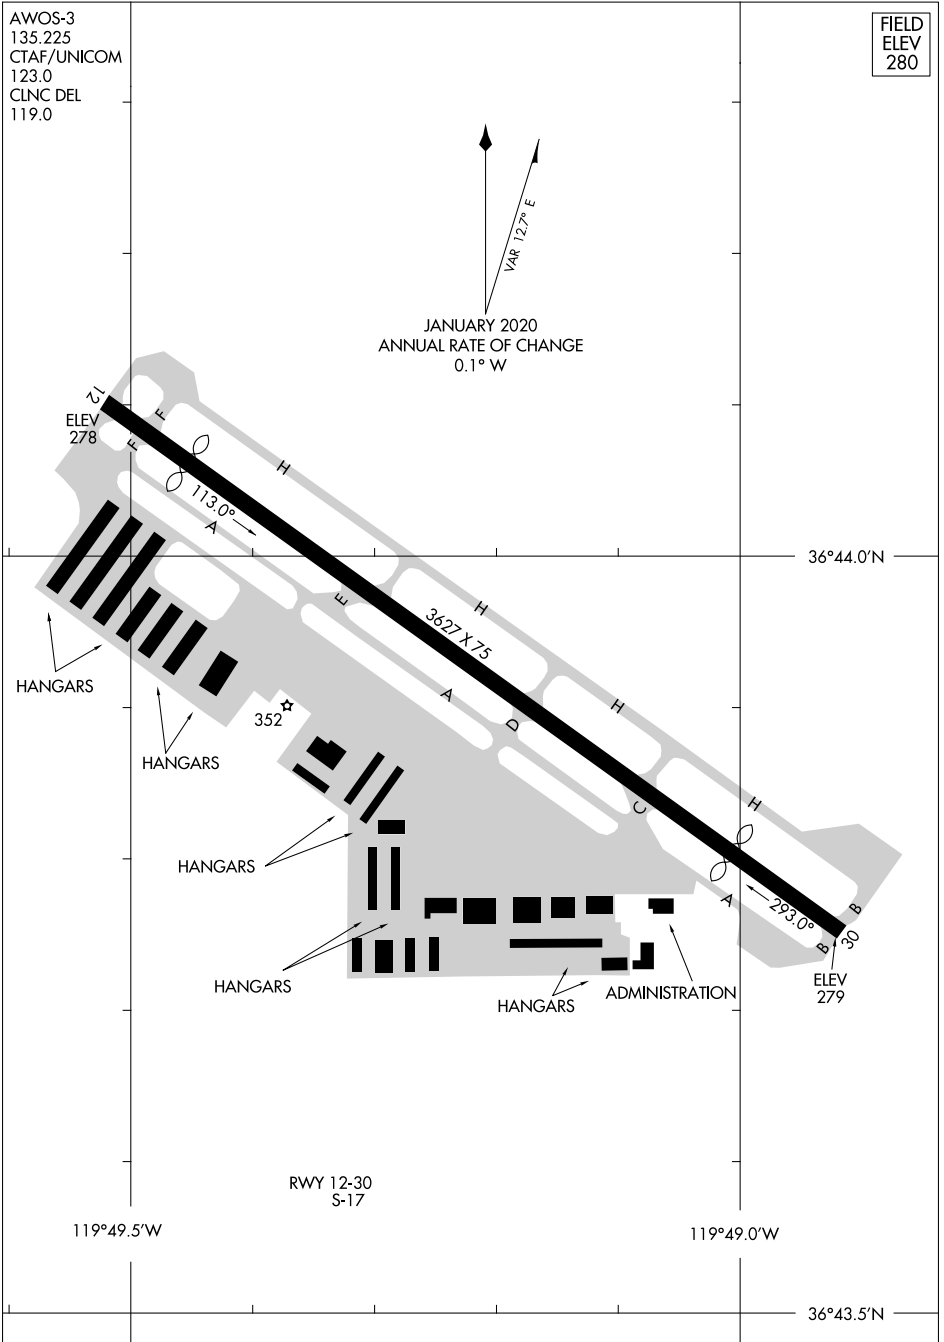

# AIRPORT DIAGRAM

FRESNO CHANDLER EXEC (FCH)  
FRESNO, CALIFORNIA

AL-161 (FAA)

AWOS-3  
135.225  
CTAF/UNICOM  
123.0  
CLNC DEL  
119.0

FIELD  
ELEV  
280

JANUARY 2020  
ANNUAL RATE OF CHANGE  
0.1° W  
VAR 127° E

SW-2, 07 OCT 2021 to 04 NOV 2021

SW-2, 07 OCT 2021 to 04 NOV 2021